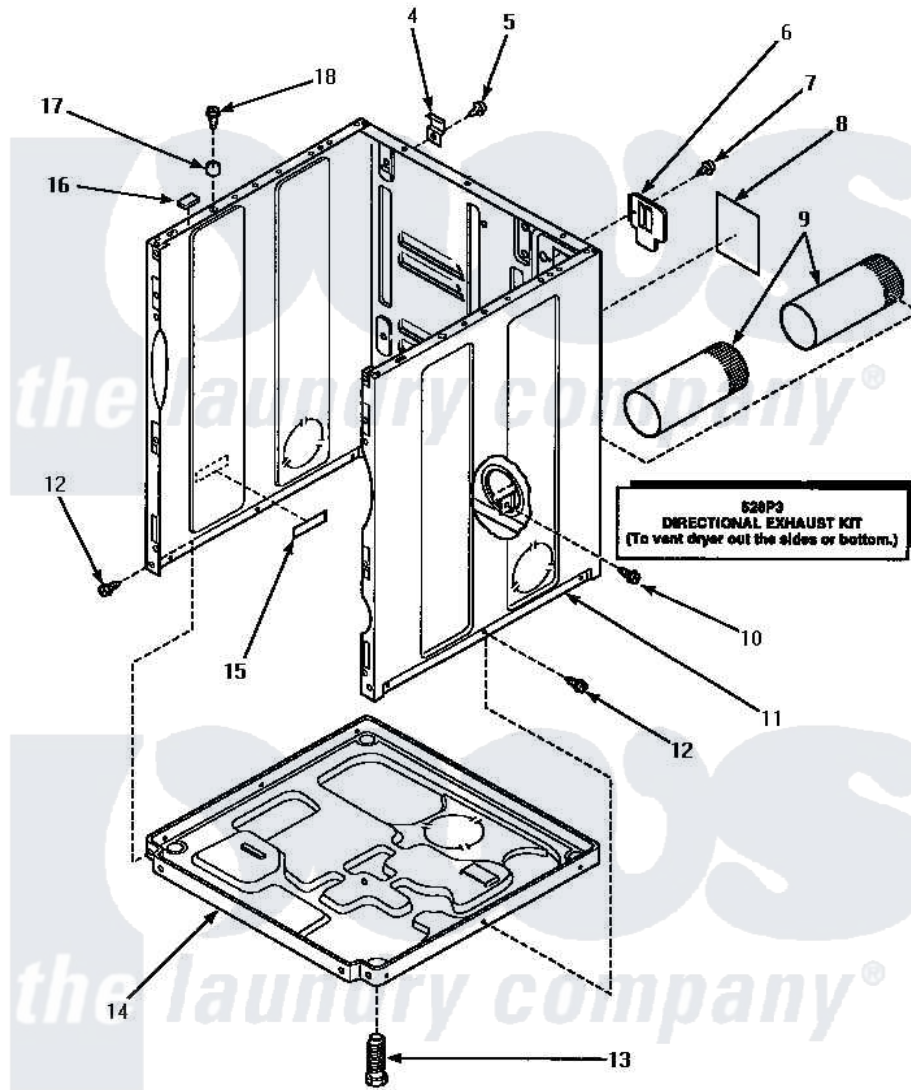

**Amana LE4427L (BOM: P1178401W L) 03 - CABINET, EXHAUST DUCT & BASE**

**CABINET, EXHAUST DUCT AND BASE**

Amana Residential Amana LE4427L (BOM: P1178401W L) Dryer Parts Parts Diagram 03 - CABINET, EXHAUST DUCT & BASE

Click on the part number to view part

Item	Original Part Number	Replaced By	Status	Part Description
4	<a href="#">500003</a>			Hinge, Top
5	33562	<a href="#">27001200</a>		Screw
6	500114	<a href="#">510903</a>		Plate Access Panel
7	33562	<a href="#">27001200</a>		Screw
8	501289		Not Available	(ELECTRIC MODELS)
9	500064	<a href="#">505518</a>		Duct, Exhaust
10	501668	<a href="#">503688</a>		Screw, 10B-16 X .34 I
11	500001HP		Not Available	ASSY, CABINET
"	500001LP	<a href="#">727P3L</a>		Kit Dryer Panels
"	500001WP	<a href="#">37001284</a>		Cabinet As Pack
12	33562	<a href="#">27001200</a>		Screw
13	<a href="#">Y500101</a>			Leg, Leveling
14	<a href="#">500070</a>			Base, Dryer
15	61294		Not Available	(ELECTRIC MODELS)
16	<a href="#">Y56128</a>			Pad, Bumper