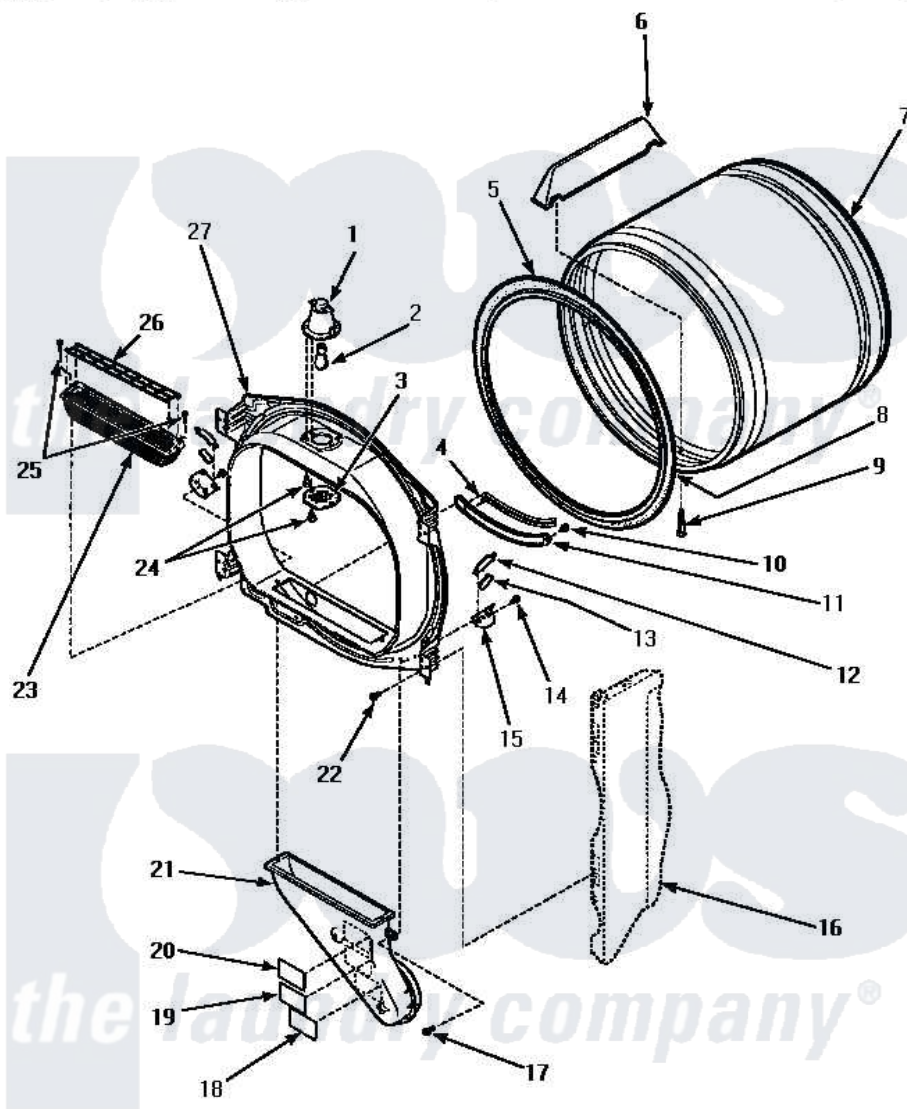

# Amana LE4427L (BOM: P1178401W L) 04 - FR BLKHD, AIR DUCT, FELT SEAL & CYLINDER

## FRONT BULKHEAD, AIR DUCT, FELT SEAL AND CYLINDER

Amana Residential Amana LE4427L (BOM: P1178401W L) Dryer Parts Parts Diagram 04 - FR BLKHD, AIR DUCT, FELT SEAL & CYLINDER

[Click on the part number to view part](#)

Item	Original Part Number	Replaced By	Status	Part Description
1	500153		Not Available	CYLINDER LIGHT HOUSING
2	Y60954	<a href="#">67001316</a>		Bulb, Light
3	500094		Not Available	LENS,DRUM LIGHT
5	501801	<a href="#">37001132</a>		Seal, Cylinder
6	500022	<a href="#">510102</a>		Baffle- SH
7	500735P		Not Available	ASSY,CYLINDER-HOME
8	22506P	<a href="#">511637P</a>		Adh Dow 737 Clr 3 Oz Tube
9	<a href="#">Y62588</a>			Screw, 10BT-12 X 1 Tap
10	501668	<a href="#">503688</a>		Screw, 10B-16 X .34 I
11	501246		Not Available	MOUNTING,MOISTURE SENSOR
12	501553	<a href="#">37001298</a>		Glide- Dry
13	500121	<a href="#">510189</a>		Pad Felt
14	501668	<a href="#">503688</a>		Screw, 10B-16 X .34 I
15	501554	<a href="#">12002090</a>		Bracket

16	Y0000000		Not Available	SEE NOTE CABINET
17	Y31645	<a href="#">27001200</a>		Screw
18	56259		Not Available	STICKER
19	500049		Not Available	STICKER
21	500241		Not Available	DUCT, HEAT
22	501668	<a href="#">503688</a>		Screw, 10B-16 X .34 I
23	502093	<a href="#">502140P</a>		Filter, Lint Kit
"	<a href="#">502140P</a>			Filter, Lint Kit
24	500248	<a href="#">M0211530</a>		Screw-SM No.8-18 X 3/8"
25	<a href="#">500226</a>			Screw, 8b-16 x 5/8 Tap
26	<a href="#">502092</a>			Cover, Lint Filter
27	501570WP		Not Available	ASSY BULKHEAD