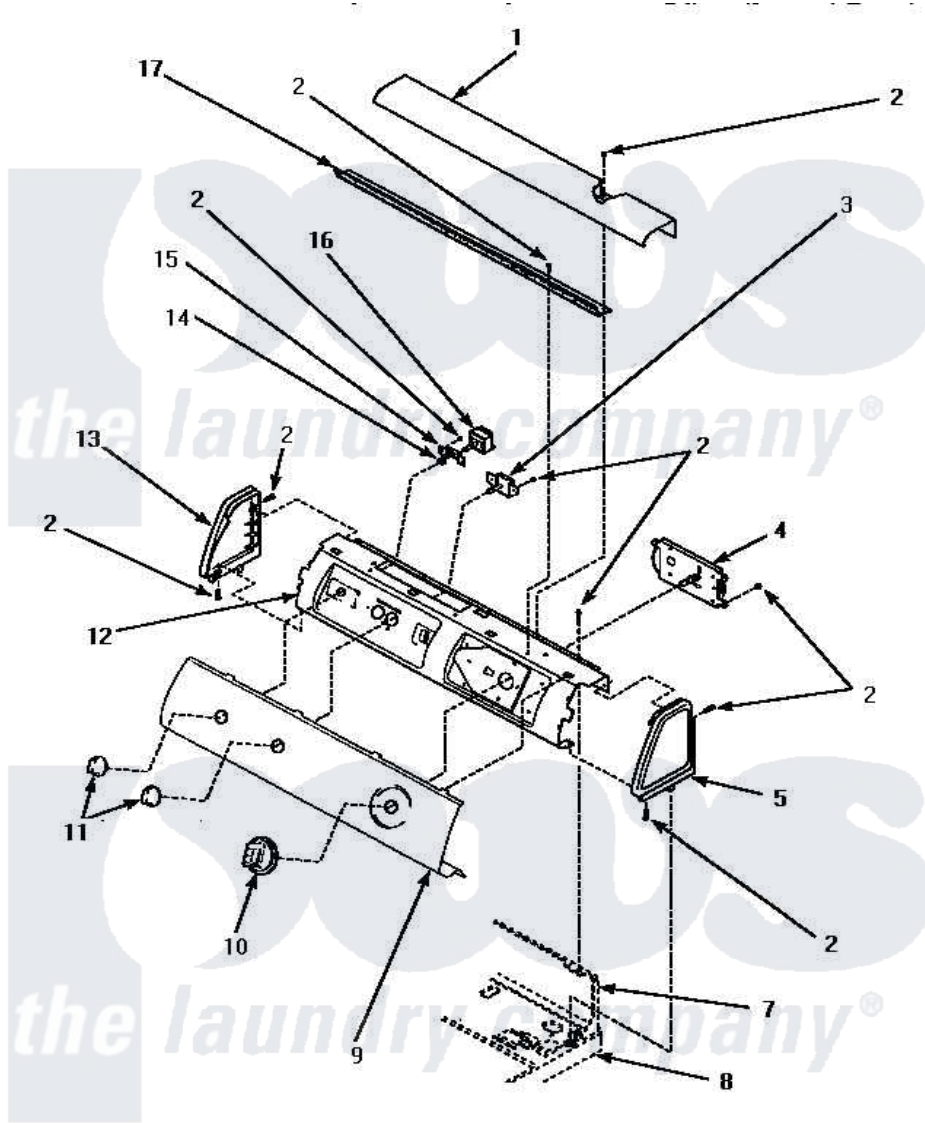

Amana LE4427L (BOM: P1178401W L) 05 - GRAPHIC PANEL, CONTROL HOOD & CONTROLS

GRAPHIC PANEL, CONTROL HOOD AND CONTROLS

Amana [Residential Amana LE4427L \(BOM: P1178401W L\) Dryer Parts](#) Parts Diagram 05 - GRAPHIC PANEL, CONTROL HOOD & CONTROLS
 Click on the part number to view part

Item	Original Part Number	Replaced By	Status	Part Description
"	NOTE:		Not Available	IF DRYER IS INSTALLED IN A MANUFACTURED (MOBILE) HOME, OR IF LOCAL CODES DO NOT PERMIT GROUNDING THROUGH THE NEUTRAL, THIS WIRE WILL NOT BE CONNECTED TO THE DR
1	500302		Not Available	COVER, TOP
2	501086	90767		Screw, 8A X 3/8 HeX Washer Head Tapping
3	500823			Signal, Rotary
4	59421	502967P		Timer 5 Cycle Package
5	34815		Not Available	PANEL, END R.H. (BLK)
7	Y00000000		Not Available	SEE NOTE CONTROL HOOD REAR PANEL
8	Y00000000		Not Available	SEE NOTE CABINET TOP
9	500531		Not Available	PANEL, GRAPHIC

10	500311	502220W	Knob, Timer
11	34847		Assembly, Knob-Rotary
12	500300	Not Available	BRACKET,CONTROL SUPPORT-MECH
13	34816		Panel, End
14	57584	Not Available	NUT
15	59704		Bracket, Switch Mount
16	Y61511	Not Available	SWITCH,FABRIC SELECTOR
17	500305	Not Available	DIFFUSER W/OUT HOLE