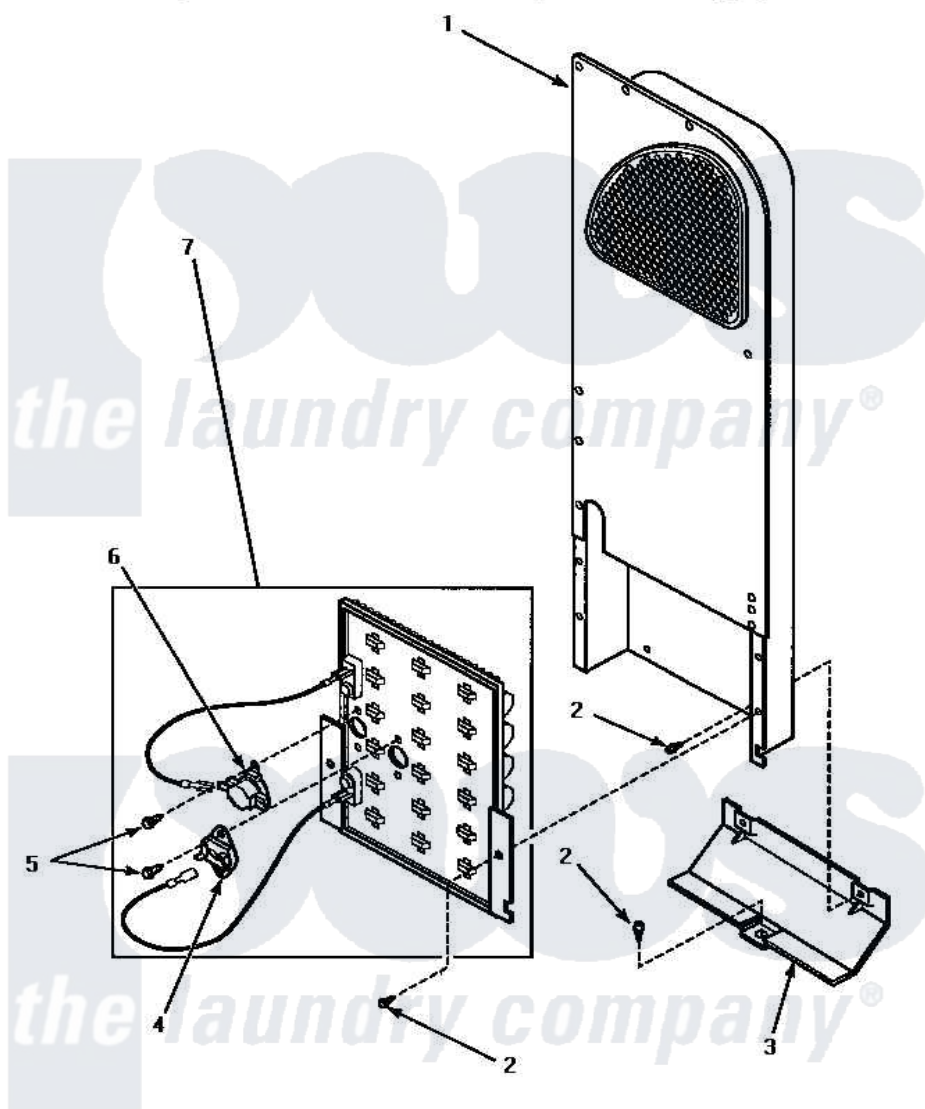

**Amana LE4427L (BOM: P1178401W L) 06 - HEATER BOX ASSY
(ORIGINAL)**

**HEATER BOX ASSEMBLY ORIGINALLY ON DRYER
(Electric Model Dryers)**

Amana Residential Amana LE4427L (BOM: P1178401W L) Dryer Parts Parts Diagram 06 - HEATER BOX ASSY
(ORIGINAL)

[Click on the part number to view part](#)

Item	Original Part Number	Replaced By	Status	Part Description
1	Y00000000		Not Available	SEE NOTE HEATER BOX ASSEMBLY
2	501668	503688		Screw, 10B-16 X .34 I
3	60952		Not Available	SHIELD,HEAT DUCT
4	62600	40113801		Fuse, Thermal
5	23222	3177991		Screw
6	Y62641	W10116735		Thermistor-Fix
7	61928			Heater Assembly 208V
"	61927			Heater Assembly