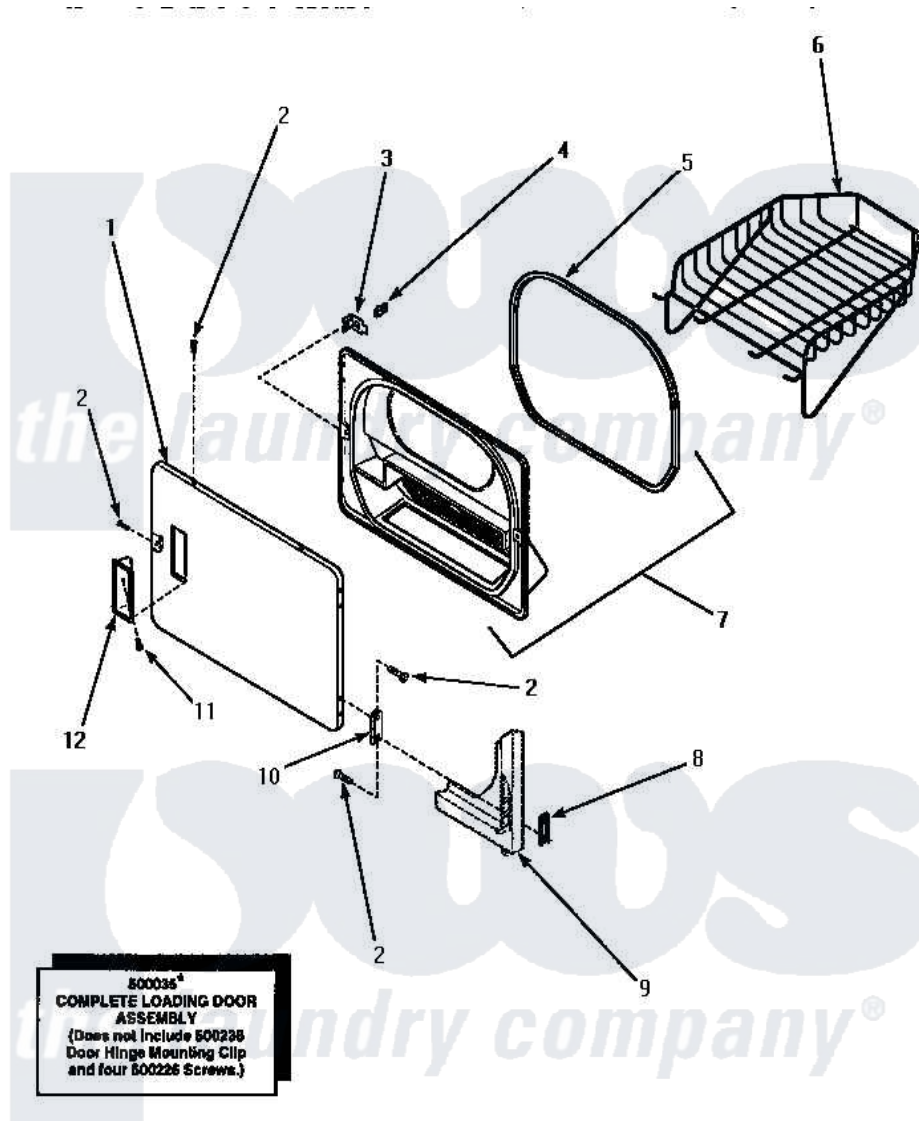

Amana LE4427L (BOM: P1178401W L) 08 - LOADING DOOR WITH DRYING RACK

LOADING DOOR WITH DRYING RACK

Amana Residential Amana LE4427L (BOM: P1178401W L) [Dryer Parts](#) Parts Diagram 08 - LOADING DOOR WITH DRYING RACK

[Click on the part number to view part](#)

Item	Original Part Number	Replaced By	Status	Part Description
1	500040L			Assembly, Door-Home
"	500040W			Assembly, Door-Home
2	500226			Screw, 8b-16 x 5/8 Tap
3	500223	40116201		Bracket, Door Strike
4	500039	510181		Strike Doormetal
5	500200		Not Available	SEAL,DOOR
6	501295P		Not Available	RACK, DRYING
7	500199		Not Available	ASSY,LINER & SEAL
8	500236			Clip, Door Hinge Mount
9	Y00000000		Not Available	SEE NOTE FRONT PANEL
10	500041	Y503676		Hinge, Door And Top
11	500297	8281236		Screw
12	500042L		Not Available	PULL,DOOR
"	500042W		Not Available	PULL,DOOR
NI	500035W		Not Available	ASSY,DOOR-HOME