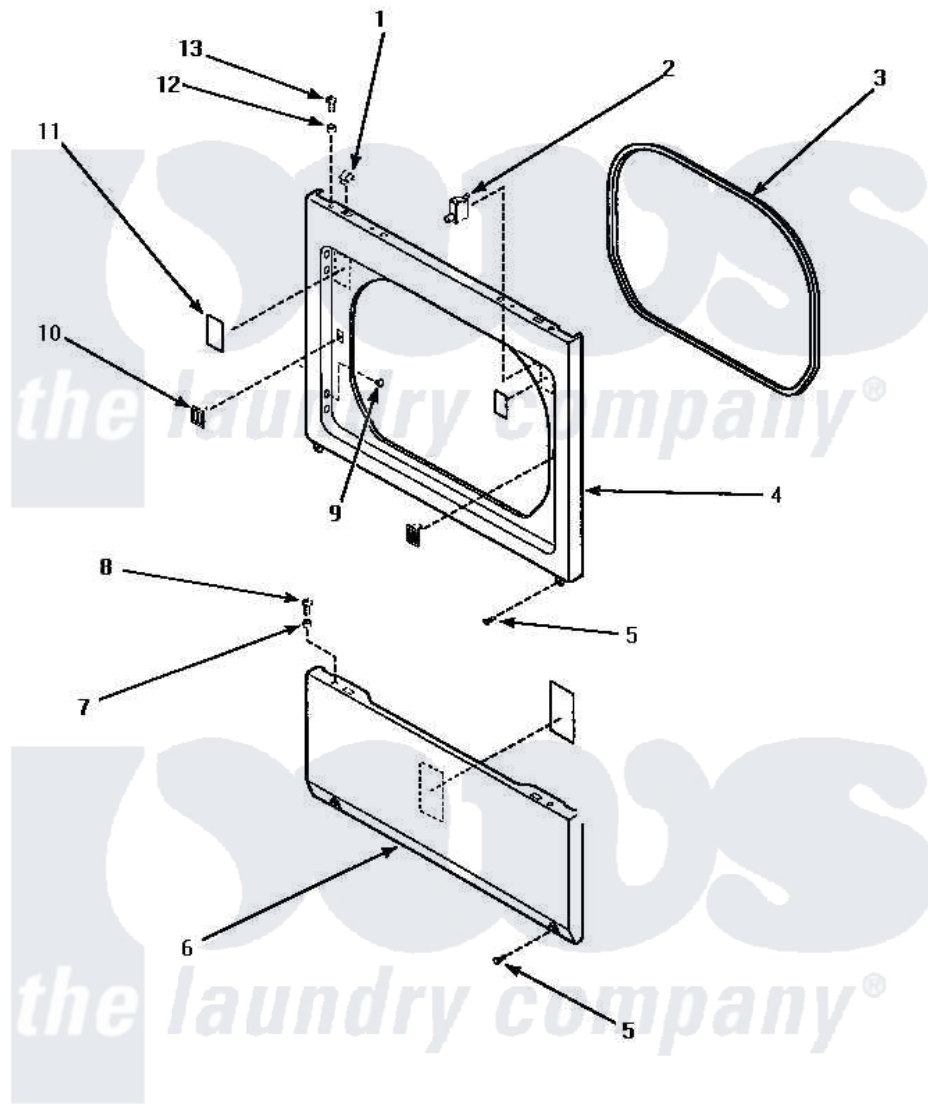

**Amana LE4427L (BOM: P1178401W L) 09 - LOWER ACCESS PANEL, FRONT PANEL & SEAL**

**LOWER ACCESS PANEL, FRONT PANEL AND SEAL**

Amana [Residential Amana LE4427L \(BOM: P1178401W L\) Dryer Parts](#) Parts Diagram 09 - LOWER ACCESS PANEL, FRONT PANEL & SEAL

[Click on the part number to view part](#)

Item	Original Part Number	Replaced By	Status	Part Description
1	28835	<a href="#">22001650</a>		Fastener, Spring
2	Y62872	<a href="#">W10169313</a>		Switch-Dor
3	<a href="#">500034</a>			Seal, Front Panel
4	500033W		Not Available	PANEL, FRONT
"	500033H		Not Available	PANEL,FRONT
"	<a href="#">500033L</a>			Panel, Front
5	33562	<a href="#">27001200</a>		Screw
6	500044H		Not Available	PANEL,ACCESS
"	500044L		Not Available	PANEL, ACCESS (ALMOND)
"	500044W	<a href="#">40045301WP</a>		Panel, Access
7	56079	<a href="#">505187</a>		Locator, Panel
8	32671	<a href="#">Y014874</a>		Screw, Idler Arm And Sleeve
9	500227	<a href="#">505295</a>		Screw, No.8ab-16 x 3/4 PH
10	54660	<a href="#">LA-1003</a>		Door Catch Kit
11	500281		Not Available	STICKER