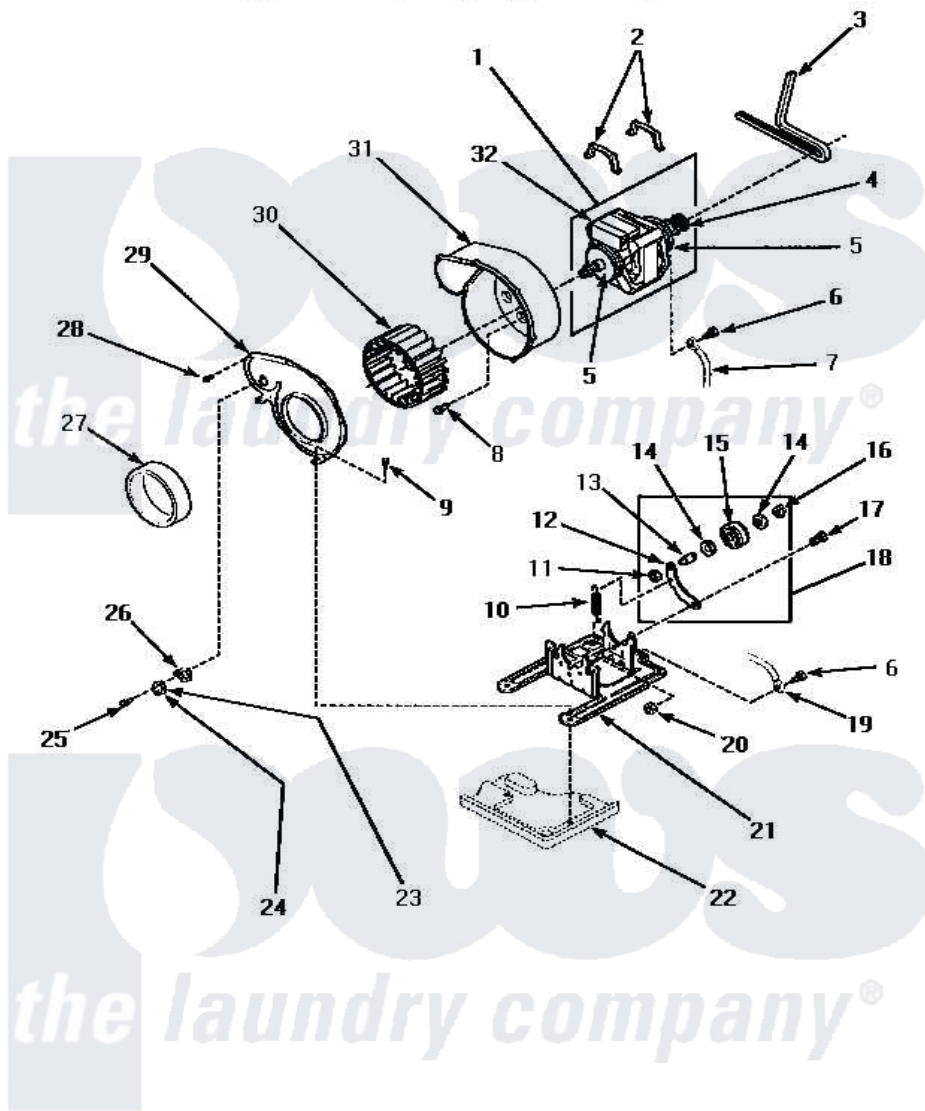

Amana LE4427L (BOM: P1178401W L) 10 - MOTOR, EXHAUST FAN & BELT

MOTOR, EXHAUST FAN AND BELT

Amana [Residential Amana LE4427L \(BOM: P1178401W L\) Dryer Parts](#) Parts Diagram 10 - MOTOR, EXHAUST FAN & BELT

[Click on the part number to view part](#)

Item	Original Part Number	Replaced By	Status	Part Description
1	501211	2200376		Motor
2	Y58047	660658		Clamp, Motor Mounting 343481 685441
3	59174	40111201		Belt, Cylinder
4	500011			Pulley, Motor
5	58044A		Not Available	MOUNT,MOTOR-LOCKING
6	20530			Screw, 10-24 x 3/8 Hex
7	Y00000000		Not Available	SEE NOTE GROUND WIRE FROM MOTOR TO MOUNTING BRACKET, GREEN
8	Y31645	27001200		Screw
9	33562	27001200		Screw
10	56076			Spring, Idler
11	56156	358160		Nut
12	500910	37001144		Assembly- Idler

13	56461		Shaft
14	52549		Washer, 501 ID X3/4 Odx
15	Y54414		Assembly, Wheel And Bearing
16	23748		Ring, Retaining
17	500824		Screw, 1/4-20 Unc Hex
18	500269	37001287	Assembly, Idler Lever/Shaft/Pulley
19	Y00000000	Not Available	SEE NOTE GROUND WIRE FROM MOTOR TO MOUNTING BRACKET, GREEN
20	52566	27001225	Nut, Jam Mid Lock 1/4-20
21	500822	503613	Mount, Motor
22	Y00000000	Not Available	SEE NOTE BASE
24	Y61372		Thermostat
25	501086	90767	Screw, 8A X 3/8 HeX Washer Head Tapping
26	61401	61623	Thermostat, Heater-BR
27	500313		Seal, Blower Housing
28	31260		Screw, No.8 X 3/8 Ind H
29	500078	511969P	Kit Blower Housing And Cover
30	56000	510139P	Assembly Blower Fan Package
31	56020		Housing, Blower
32	501218	Not Available	MOTOR SWITCH (DOES NOT INCLUDE THERMAL PROT