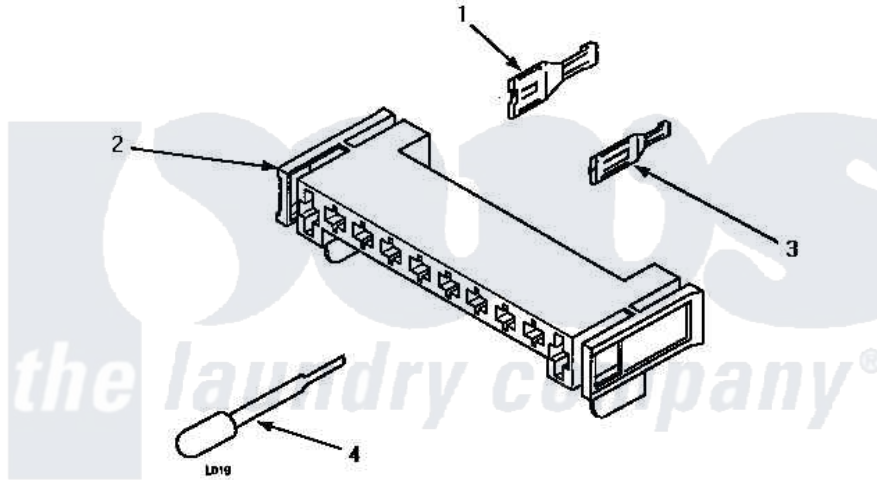

Amana LE4427L (BOM: P1178401W L) 11 - MTR CONN BLOCK/TERM & EXTRACTOR TOOL

MOTOR CONNECTION BLOCK, TERMINALS AND TERMINAL EXTRACTOR TOOLS

Amana Residential Amana LE4427L (BOM: P1178401W L) Dryer Parts Parts Diagram 11 - MTR CONN BLOCK/TERM & EXTRACTOR TOOL

[Click on the part number to view part](#)

Item	Original Part Number	Replaced By	Status	Part Description
1	00255		Not Available	(1/4 INCH-FOR (1) 12 GAUGE WIR
"	Y00256			Spade Terminal Or
2	500338			Housing-10 Position
3	Y00188			Molex Terminal
4	283P4			Terminal Extractor Tool
5	190P4			Terminal Extractor Tool