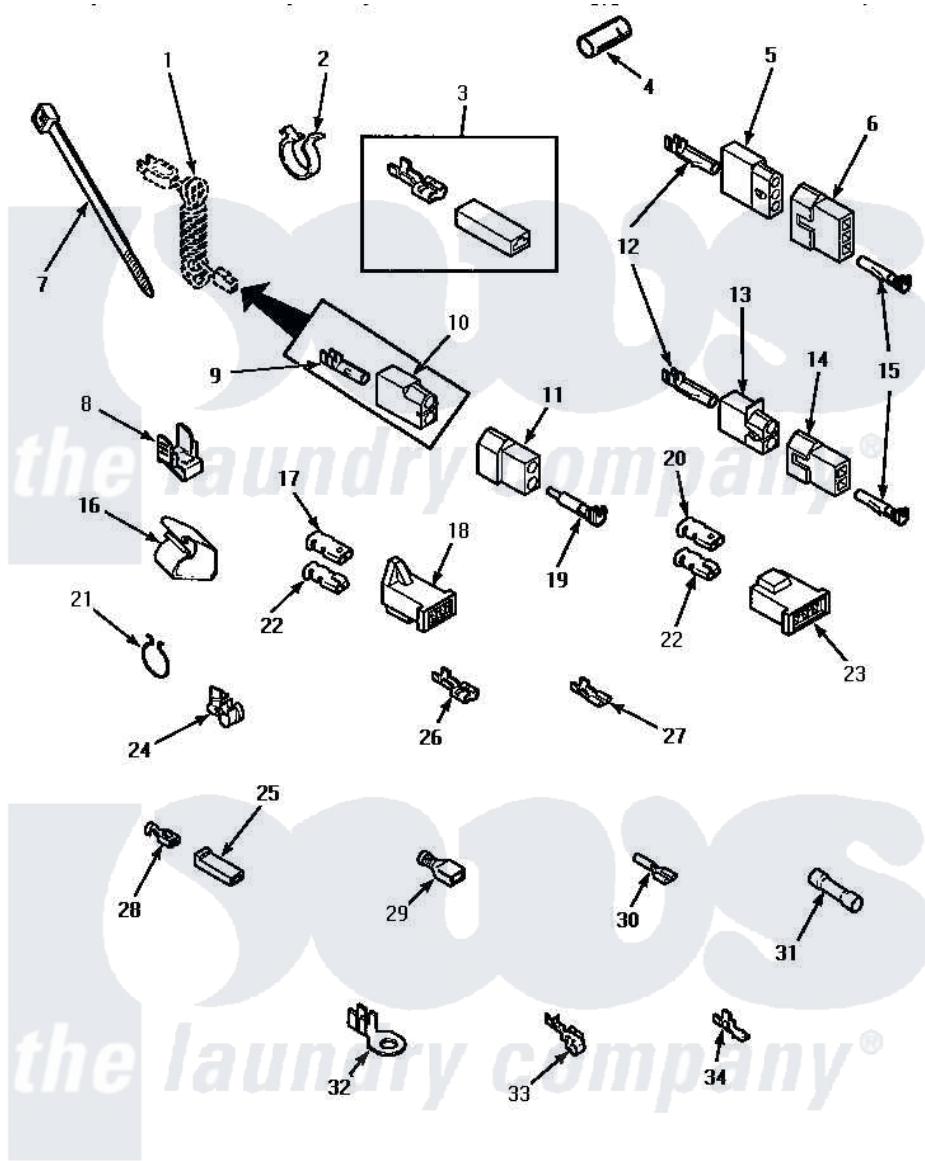

## TERMINALS

Amana [Residential Amana LE4427L \(BOM: P1178401W L\) Dryer Parts](#) Parts Diagram 12 - TERMINALS

[Click on the part number to view part](#)

Item	Original Part Number	Replaced By	Status	Part Description
1	Y00000000		Not Available	SEE NOTE POWER CORD -- (GAS MODELS)
2	61510	<a href="#">504034</a>		Clip, Wire
3	<a href="#">Y00237</a>			Terminal-Female 1/4 ((1) 12 GAUGE Wire Or(2) 18 GA
4	Y21365	<a href="#">503670</a>		Sleeve Insulator
5	23039	<a href="#">697780</a>		Receptacle,
6	<a href="#">23040</a>			Plug-3 Circuit
7	55881	<a href="#">M0321209</a>		Tie-Electrical
8	Y00161	<a href="#">B5733302</a>		Clip, Ground
9	<a href="#">00130</a>			Terminal, Pin-1/8 Femal
10	<a href="#">56265</a>			Receptacle, 2 Circuit
11	<a href="#">56266</a>			Plug
12	Y00117	<a href="#">5011-XX</a>		093 Female Socket
13	<a href="#">56451</a>			Receptacle, 2 Circuit
14	<a href="#">56448</a>			Terminal Block Plug
15	<a href="#">Y00116</a>			Terminal, Pin-Male