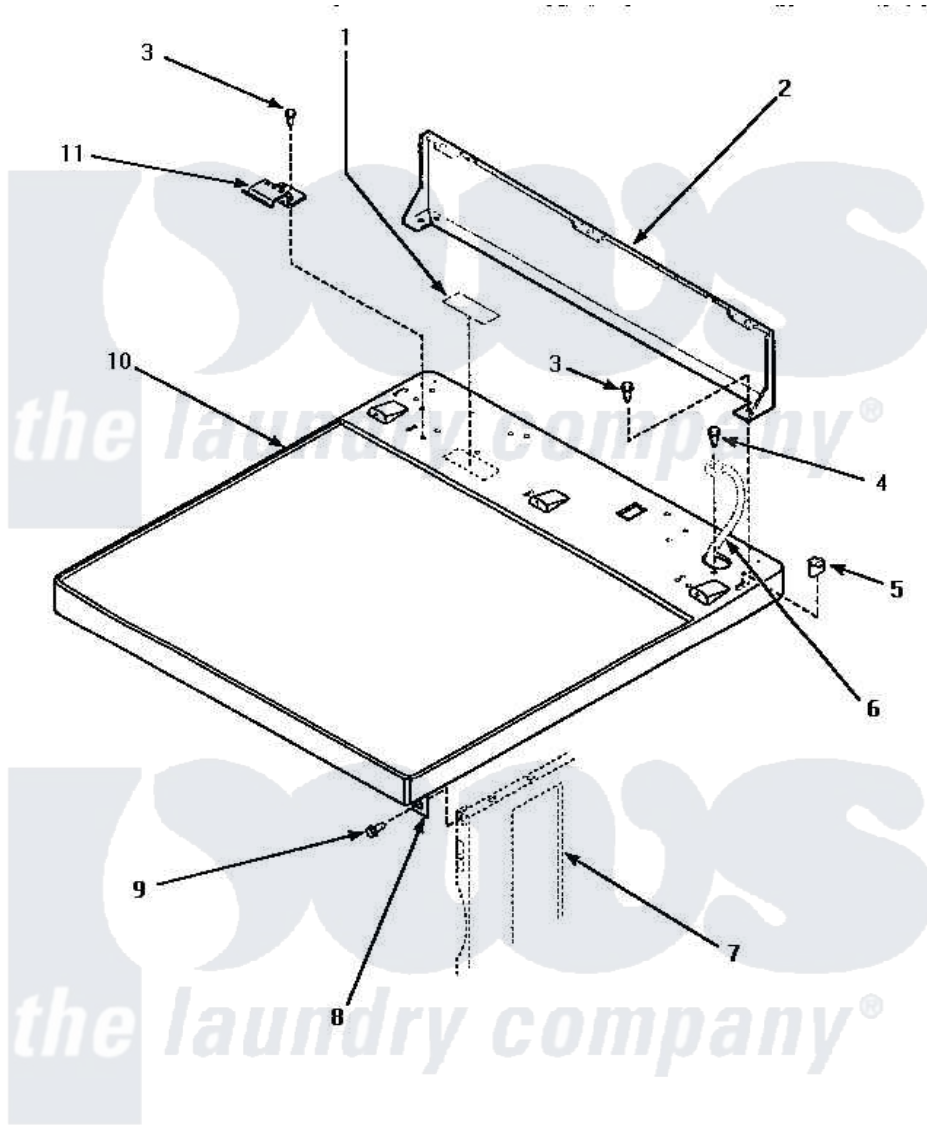

Amana LE4427W (BOM: P1178401W W) 02 - CABINET TOP & CONTROL HOOD REAR PANEL

CABINET TOP AND CONTROL HOOD REAR PANEL

Amana [Residential Amana LE4427W \(BOM: P1178401W W\) Dryer Parts](#) Parts Diagram 02 - CABINET TOP & CONTROL HOOD REAR PANEL
 Click on the part number to view part

Item	Original Part Number	Replaced By	Status	Part Description
1	24903		Not Available	STICKER,DISCONNECT POW
2	500343		Not Available	PANEL,BACK(HOME HOOD)
3	501086	90767		Screw, 8A X 3/8 HeX Washer Head Tapping
4	20530			Screw, 10-24 x 3/8 Hex
5	501242		Not Available	CLIP,TUBULAR INSERT
6	Y00000000		Not Available	SEE NOTE GROUND WIRE FROM REAR BULKHEAD, GREEN
7	Y00000000		Not Available	SEE NOTE CABINET
8	500084	40130801		Bracket, Top Mount
9	33562	27001200		Screw
10	500085WP	37001027		Panel, Top
"	500085LP	510029LP		Kit Top Panel W/Hdw domestic
11	501241	Y503876		Clip, Hold Down