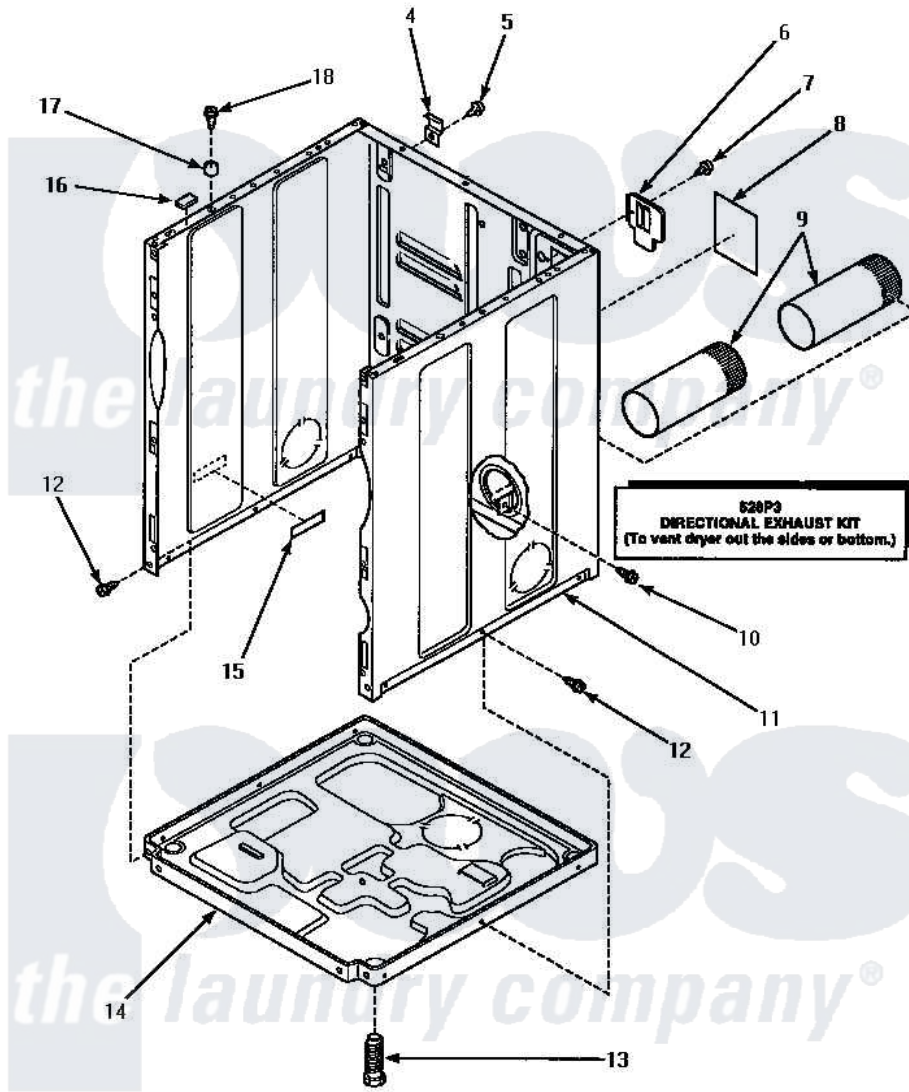

Amana LE4427W (BOM: P1178401W W) 03 - CABINET, EXHAUST DUCT & BASE

CABINET, EXHAUST DUCT AND BASE

Amana Residential Amana LE4427W (BOM: P1178401W W) Dryer Parts Parts Diagram 03 - CABINET, EXHAUST DUCT & BASE

Click on the part number to view part

Item	Original Part Number	Replaced By	Status	Part Description
4	500003			Hinge, Top
5	33562	27001200		Screw
6	500114	510903		Plate Access Panel
7	33562	27001200		Screw
8	501289		Not Available	(ELECTRIC MODELS)
9	500064	505518		Duct, Exhaust
10	501668	503688		Screw, 10B-16 X .34 I
11	500001HP		Not Available	ASSY, CABINET
"	500001LP	727P3L		Kit Dryer Panels
"	500001WP	37001284		Cabinet As Pack
12	33562	27001200		Screw
13	Y500101			Leg, Leveling
14	500070			Base, Dryer
15	61294		Not Available	(ELECTRIC MODELS)
16	Y56128			Pad, Bumper

17	56079	505187	Locator, Panel
18	32671	Y014874	Screw, Idler Arm And Sleeve
NI	528P3		Directional Exhaust Kit