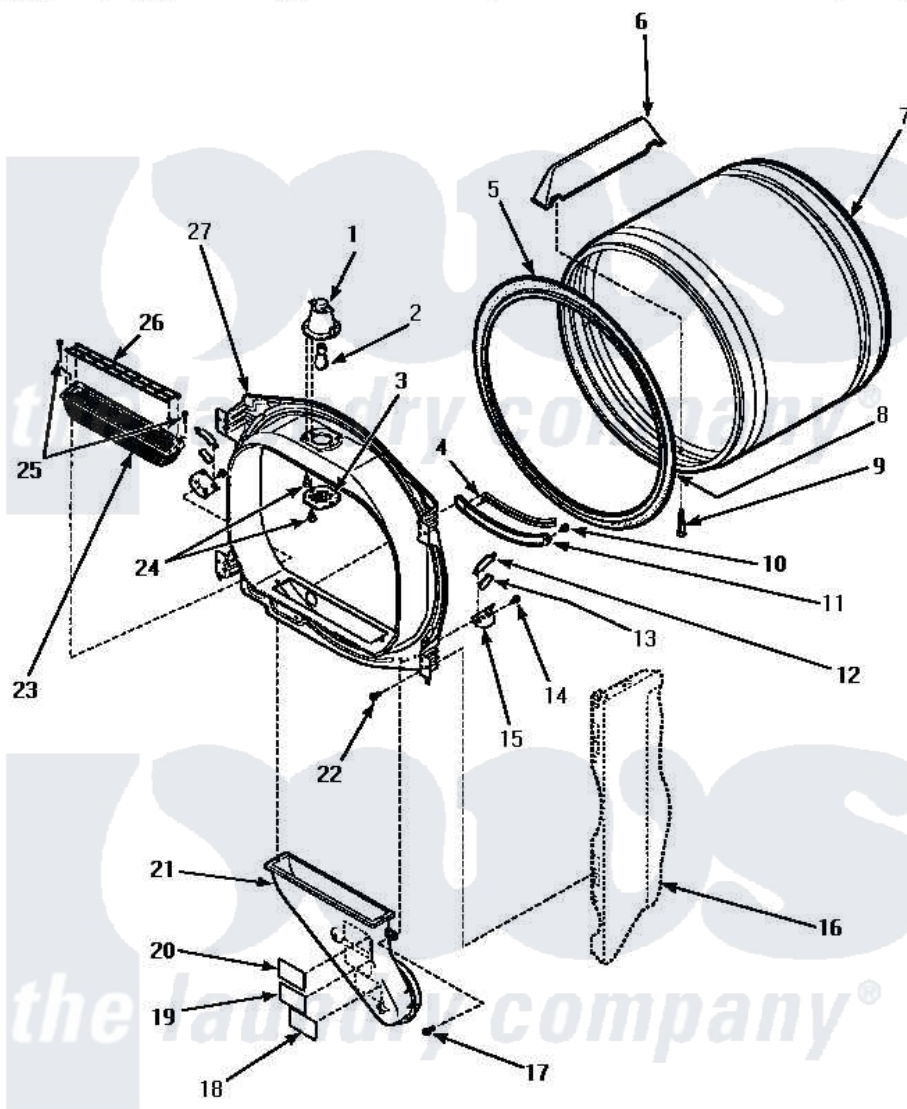

Amana LE4427W (BOM: P1178401W W) 04 - FR BLKHD, AIR DUCT, FELT SEAL & CYLINDER

FRONT BULKHEAD, AIR DUCT, FELT SEAL AND CYLINDER

Amana Residential Amana LE4427W (BOM: P1178401W W) Dryer Parts Parts Diagram 04 - FR BLKHD, AIR DUCT, FELT SEAL & CYLINDER

[Click on the part number to view part](#)

Item	Original Part Number	Replaced By	Status	Part Description
1	500153		Not Available	CYLINDER LIGHT HOUSING
2	Y60954	67001316		Bulb, Light
3	500094		Not Available	LENS,DRUM LIGHT
5	501801	37001132		Seal, Cylinder
6	500022	510102		Baffle- SH
7	500735P		Not Available	ASSY,CYLINDER-HOME
8	22506P	511637P		Adh Dow 737 Clr 3 Oz Tube
9	Y62588			Screw, 10BT-12 X 1 Tap
10	501668	503688		Screw, 10B-16 X .34 I
11	501246		Not Available	MOUNTING,MOISTURE SENSOR
12	501553	37001298		Glide- Dry
13	500121	510189		Pad Felt
14	501668	503688		Screw, 10B-16 X .34 I
15	501554	12002090		Bracket

16	Y0000000		Not Available	SEE NOTE CABINET
17	Y31645	27001200		Screw
18	56259		Not Available	STICKER
19	500049		Not Available	STICKER
21	500241		Not Available	DUCT, HEAT
22	501668	503688		Screw, 10B-16 X .34 I
23	502093	502140P		Filter, Lint Kit
"	502140P			Filter, Lint Kit
24	500248	M0211530		Screw-SM No.8-18 X 3/8"
25	500226			Screw, 8b-16 x 5/8 Tap
26	502092			Cover, Lint Filter
27	501570WP		Not Available	ASSY BULKHEAD