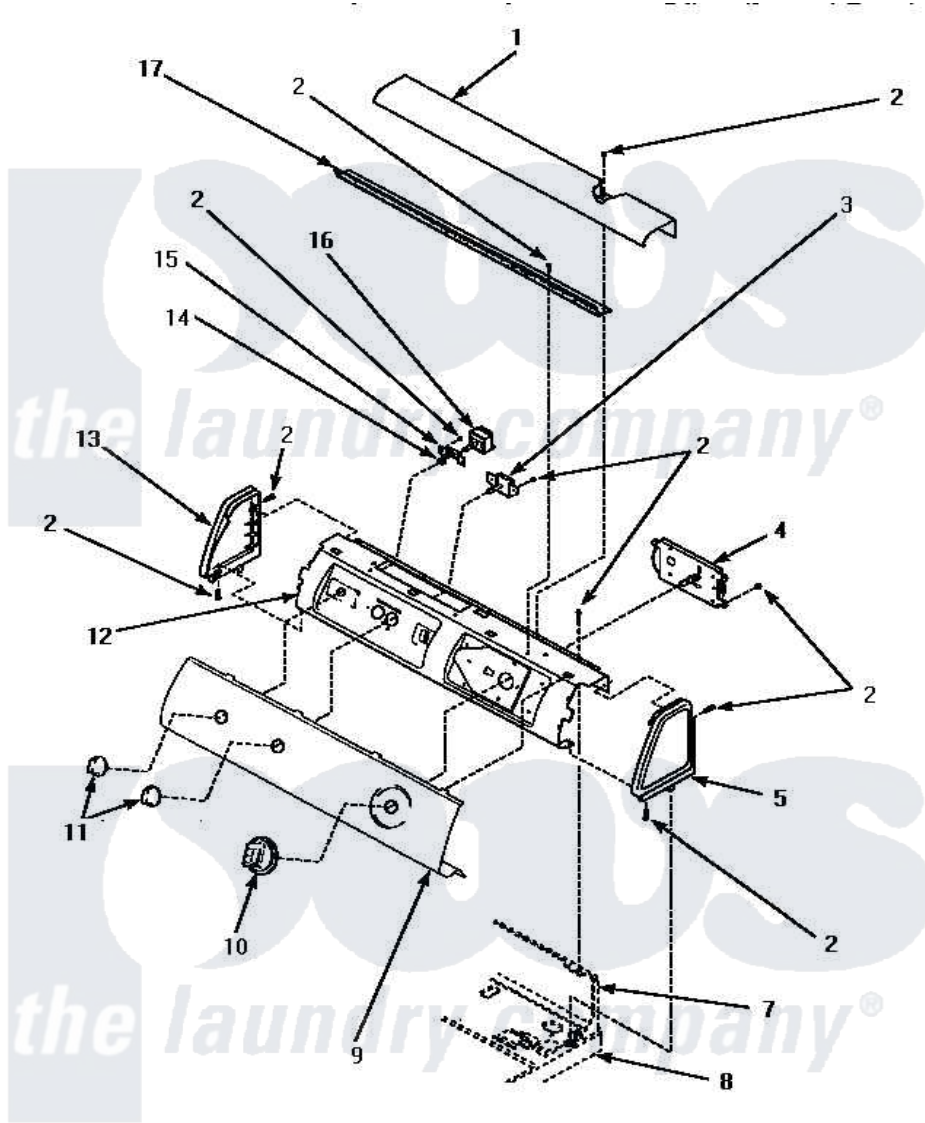

Amana LE4427W (BOM: P1178401W W) 05 - GRAPHIC PANEL, CONTROL HOOD & CONTROLS

GRAPHIC PANEL, CONTROL HOOD AND CONTROLS

Amana [Residential Amana LE4427W \(BOM: P1178401W W\) Dryer Parts](#) Parts Diagram 05 - GRAPHIC PANEL, CONTROL HOOD & CONTROLS
 Click on the part number to view part

Item	Original Part Number	Replaced By	Status	Part Description
"	NOTE:		Not Available	IF DRYER IS INSTALLED IN A MANUFACTURED (MOBILE) HOME, OR IF LOCAL CODES DO NOT PERMIT GROUNDING THROUGH THE NEUTRAL, THIS WIRE WILL NOT BE CONNECTED TO THE DR
1	500302		Not Available	COVER, TOP
2	501086	90767		Screw, 8A X 3/8 HeX Washer Head Tapping
3	500823			Signal, Rotary
4	59421	502967P		Timer 5 Cycle Package
5	34815		Not Available	PANEL, END R.H. (BLK)
7	Y00000000		Not Available	SEE NOTE CONTROL HOOD REAR PANEL
8	Y00000000		Not Available	SEE NOTE CABINET TOP
9	500531		Not Available	PANEL, GRAPHIC

10	500311	502220W	Knob, Timer
11	34847		Assembly, Knob-Rotary
12	500300	Not Available	BRACKET,CONTROL SUPPORT-MECH
13	34816		Panel, End
14	57584	Not Available	NUT
15	59704		Bracket, Switch Mount
16	Y61511	Not Available	SWITCH,FABRIC SELECTOR
17	500305	Not Available	DIFFUSER W/OUT HOLE