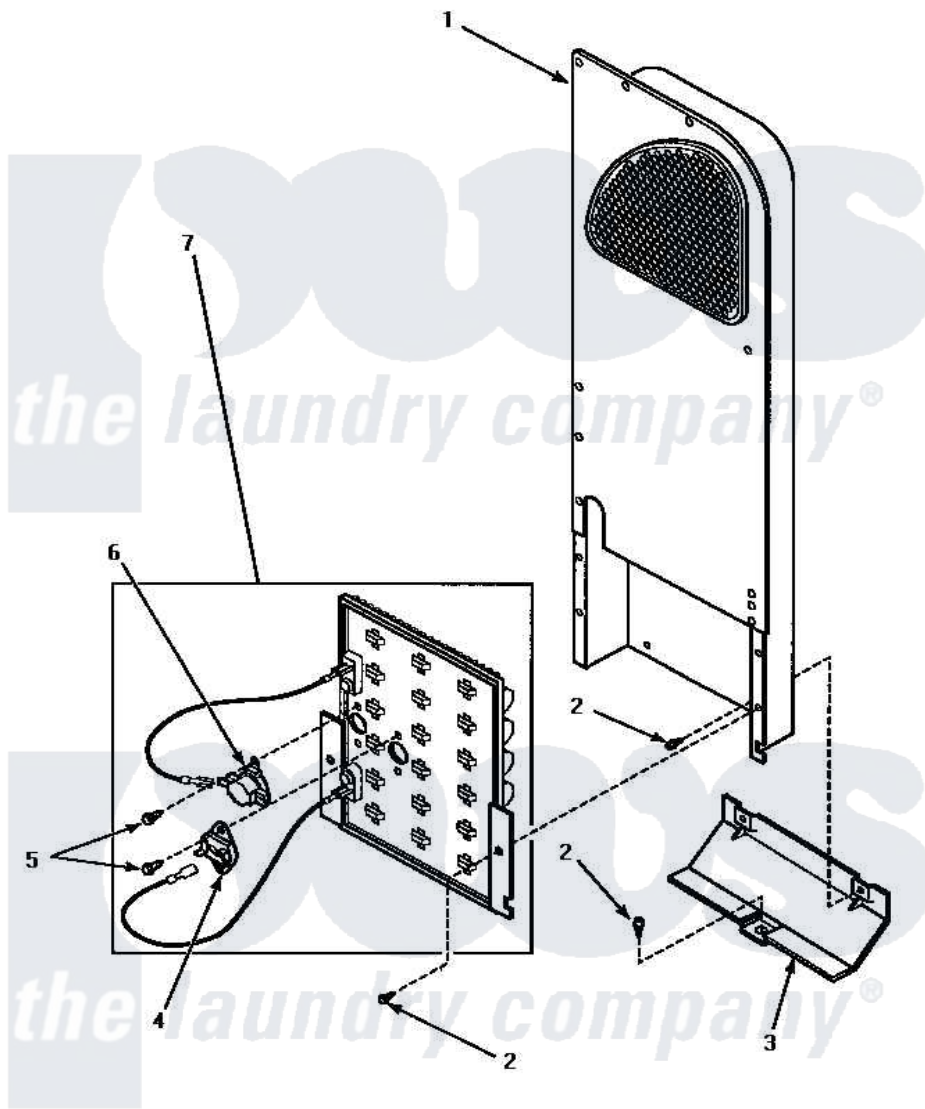

**Amana LE4427W (BOM: P1178401W W) 06 - HEATER BOX ASSY
(ORIGINAL)**

**HEATER BOX ASSEMBLY ORIGINALLY ON DRYER
(Electric Model Dryers)**

Amana Residential Amana LE4427W (BOM: P1178401W W) Dryer Parts Parts Diagram 06 - HEATER BOX ASSY
(ORIGINAL)

[Click on the part number to view part](#)

Item	Original Part Number	Replaced By	Status	Part Description
1	Y00000000		Not Available	SEE NOTE HEATER BOX ASSEMBLY
2	501668	503688		Screw, 10B-16 X .34 I
3	60952		Not Available	SHIELD,HEAT DUCT
4	62600	40113801		Fuse, Thermal
5	23222	3177991		Screw
6	Y62641	W10116735		Thermistor-Fix
7	61928			Heater Assembly 208V
"	61927			Heater Assembly