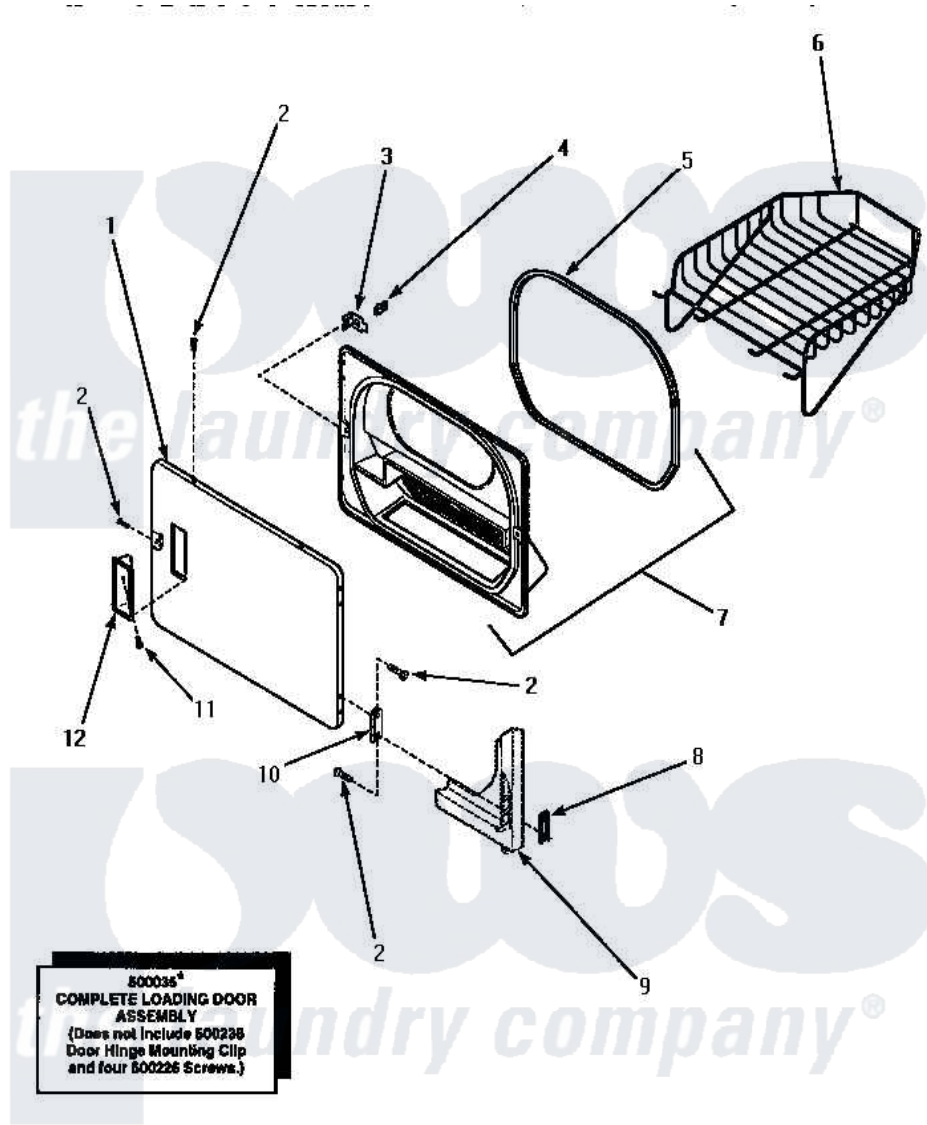

Amana LE4427W (BOM: P1178401W W) 08 - LOADING DOOR WITH DRYING RACK

LOADING DOOR WITH DRYING RACK

Amana Residential Amana LE4427W (BOM: P1178401W W) Dryer Parts Parts Diagram 08 - LOADING DOOR WITH DRYING RACK

Click on the part number to view part

Item	Original Part Number	Replaced By	Status	Part Description
1	500040L			Assembly, Door-Home
"	500040W			Assembly, Door-Home
2	500226			Screw, 8b-16 x 5/8 Tap
3	500223	40116201		Bracket, Door Strike
4	500039	510181		Strike Doormetal
5	500200		Not Available	SEAL,DOOR
6	501295P		Not Available	RACK, DRYING
7	500199		Not Available	ASSY,LINER & SEAL
8	500236			Clip, Door Hinge Mount
9	Y00000000		Not Available	SEE NOTE FRONT PANEL
10	500041	Y503676		Hinge, Door And Top
11	500297	8281236		Screw
12	500042L		Not Available	PULL,DOOR
"	500042W		Not Available	PULL,DOOR
NI	500035W		Not Available	ASSY,DOOR-HOME