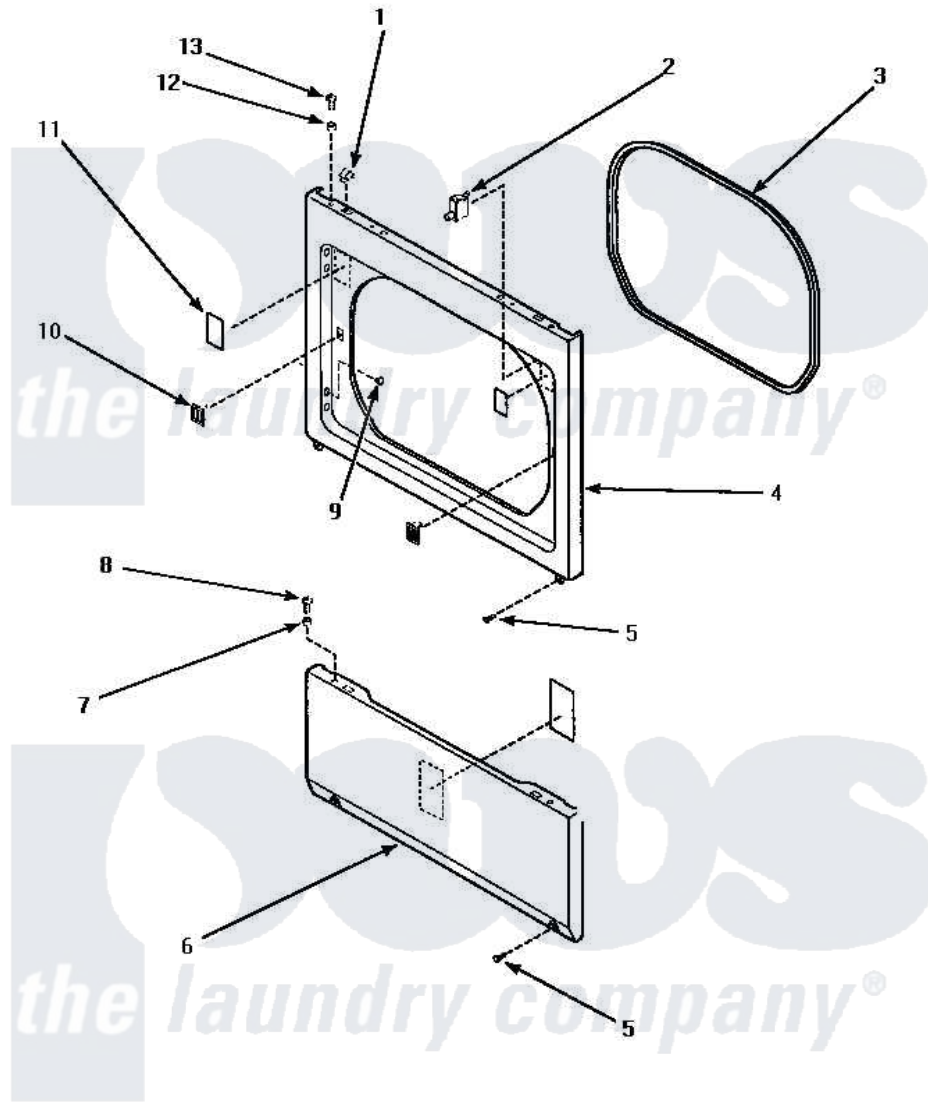

Amana LE4427W (BOM: P1178401W W) 09 - LOWER ACCESS PANEL, FRONT PANEL & SEAL

LOWER ACCESS PANEL, FRONT PANEL AND SEAL

Amana [Residential Amana LE4427W \(BOM: P1178401W W\) Dryer Parts](#) Parts Diagram 09 - LOWER ACCESS PANEL, FRONT PANEL & SEAL
 Click on the part number to view part

Item	Original Part Number	Replaced By	Status	Part Description
1	28835	22001650		Fastener, Spring
2	Y62872	W10169313		Switch-Dor
3	500034			Seal, Front Panel
4	500033W		Not Available	PANEL, FRONT
"	500033H		Not Available	PANEL,FRONT
"	500033L			Panel, Front
5	33562	27001200		Screw
6	500044H		Not Available	PANEL,ACCESS
"	500044L		Not Available	PANEL, ACCESS (ALMOND)
"	500044W	40045301WP		Panel, Access
7	56079	505187		Locator, Panel
8	32671	Y014874		Screw, Idler Arm And Sleeve
9	500227	505295		Screw, No.8ab-16 x 3/4 PH
10	54660	LA-1003		Door Catch Kit
11	500281		Not Available	STICKER