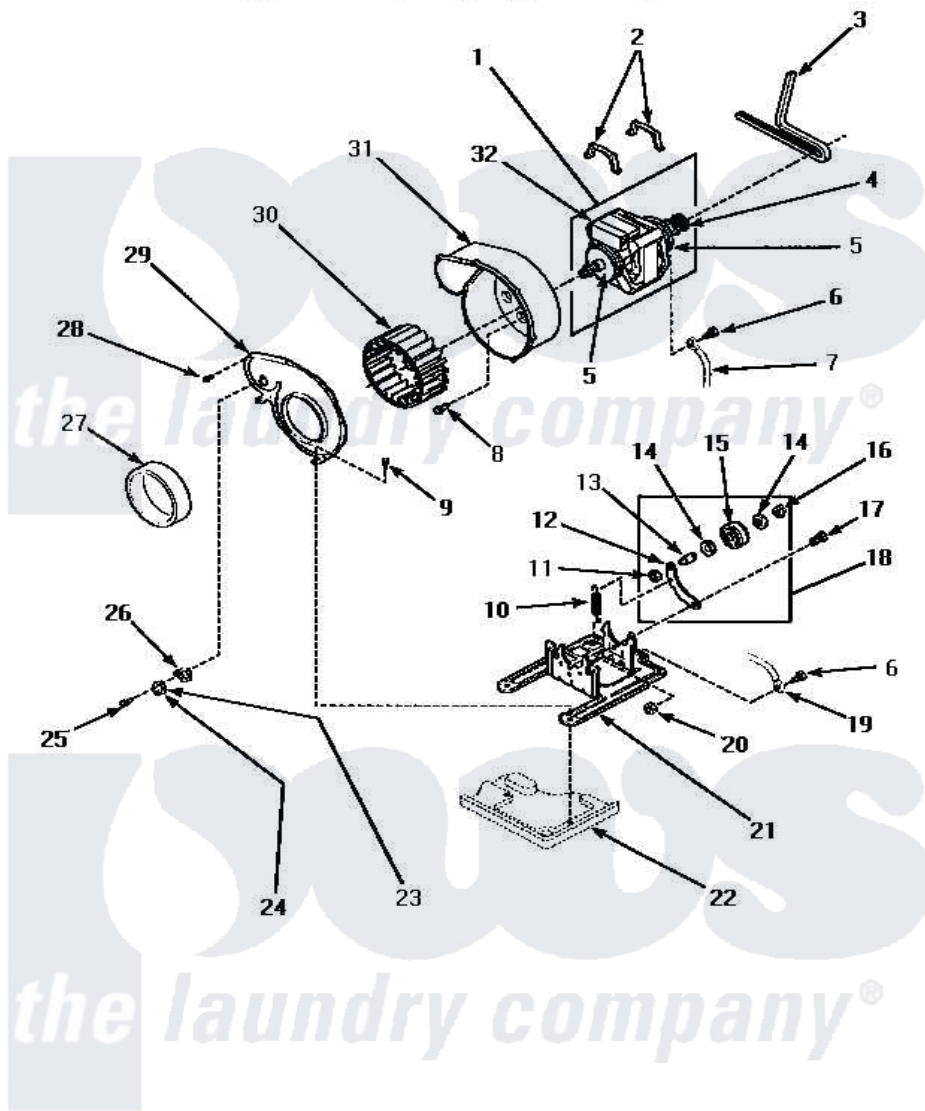

Amana LE4427W (BOM: P1178401W W) 10 - MOTOR, EXHAUST FAN & BELT

MOTOR, EXHAUST FAN AND BELT

Amana [Residential Amana LE4427W \(BOM: P1178401W W\) Dryer Parts](#) Parts Diagram 10 - MOTOR, EXHAUST FAN & BELT

[Click on the part number to view part](#)

Item	Original Part Number	Replaced By	Status	Part Description
1	501211	2200376		Motor
2	Y58047	660658		Clamp, Motor Mounting 343481 685441
3	59174	40111201		Belt, Cylinder
4	500011			Pulley, Motor
5	58044A		Not Available	MOUNT,MOTOR-LOCKING
6	20530			Screw, 10-24 x 3/8 Hex
7	Y00000000		Not Available	SEE NOTE GROUND WIRE FROM MOTOR TO MOUNTING BRACKET, GREEN
8	Y31645	27001200		Screw
9	33562	27001200		Screw
10	56076			Spring, Idler
11	56156	358160		Nut
12	500910	37001144		Assembly- Idler

13	56461		Shaft
14	52549		Washer, 501 ID X3/4 Odx
15	Y54414		Assembly, Wheel And Bearing
16	23748		Ring, Retaining
17	500824		Screw, 1/4-20 Unc Hex
18	500269	37001287	Assembly, Idler Lever/Shaft/Pulley
19	Y00000000	Not Available	SEE NOTE GROUND WIRE FROM MOTOR TO MOUNTING BRACKET, GREEN
20	52566	27001225	Nut, Jam Mid Lock 1/4-20
21	500822	503613	Mount, Motor
22	Y00000000	Not Available	SEE NOTE BASE
24	Y61372		Thermostat
25	501086	90767	Screw, 8A X 3/8 HeX Washer Head Tapping
26	61401	61623	Thermostat, Heater-BR
27	500313		Seal, Blower Housing
28	31260		Screw, No.8 X 3/8 Ind H
29	500078	511969P	Kit Blower Housing And Cover
30	56000	510139P	Assembly Blower Fan Package
31	56020		Housing, Blower
32	501218	Not Available	MOTOR SWITCH (DOES NOT INCLUDE THERMAL PROT