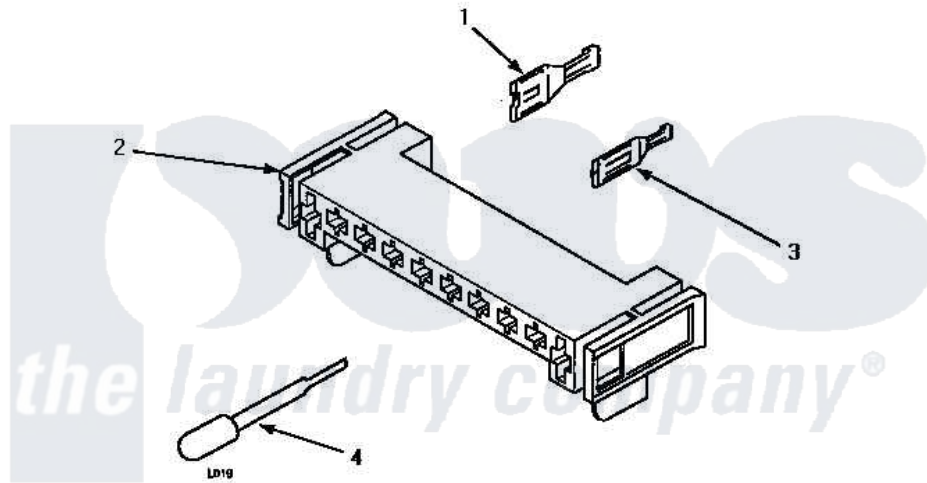

Amana LE4427W (BOM: P1178401W W) 11 - MTR CONN BLOCK/TERM & EXTRACTOR TOOL

MOTOR CONNECTION BLOCK, TERMINALS AND TERMINAL EXTRACTOR TOOLS

Amana Residential Amana LE4427W (BOM: P1178401W W) [Dryer Parts](#) Parts Diagram 11 - MTR CONN BLOCK/TERM & EXTRACTOR TOOL

[Click on the part number to view part](#)

Item	Original Part Number	Replaced By	Status	Part Description
1	00255		Not Available	(1/4 INCH-FOR (1) 12 GAUGE WIR
"	Y00256			Spade Terminal Or
2	500338			Housing-10 Position
3	Y00188			Molex Terminal
4	283P4			Terminal Extractor Tool
5	190P4			Terminal Extractor Tool