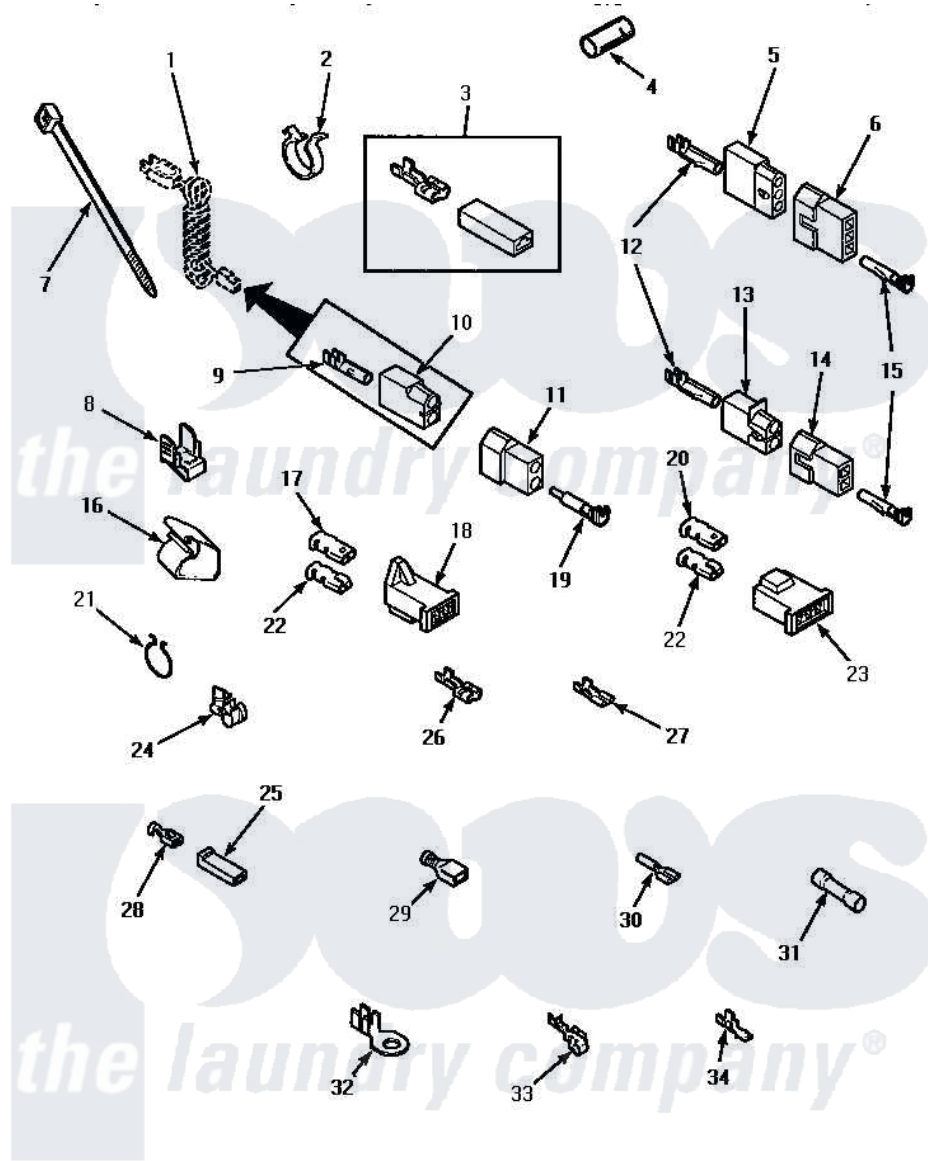

# Amana LE4427W (BOM: P1178401W W) 12 - TERMINALS

## TERMINALS

Amana [Residential Amana LE4427W \(BOM: P1178401W W\) Dryer Parts](#) Parts Diagram 12 - TERMINALS  
 Click on the part number to view part

Item	Original Part Number	Replaced By	Status	Part Description
1	Y00000000		Not Available	SEE NOTE POWER CORD -- (GAS MODELS)
2	61510	<a href="#">504034</a>		Clip, Wire
3	<a href="#">Y00237</a>			Terminal-Female 1/4 ((1) 12 GAUGE Wire Or(2) 18 GA
4	Y21365	<a href="#">503670</a>		Sleeve Insulator
5	23039	<a href="#">697780</a>		Receptacle,
6	<a href="#">23040</a>			Plug-3 Circuit
7	55881	<a href="#">M0321209</a>		Tie-Electrical
8	Y00161	<a href="#">B5733302</a>		Clip, Ground
9	<a href="#">00130</a>			Terminal, Pin-1/8 Femal
10	<a href="#">56265</a>			Receptacle, 2 Circuit
11	<a href="#">56266</a>			Plug
12	Y00117	<a href="#">5011-XX</a>		093 Female Socket
13	<a href="#">56451</a>			Receptacle, 2 Circuit
14	<a href="#">56448</a>			Terminal Block Plug
15	<a href="#">Y00116</a>			Terminal, Pin-Male