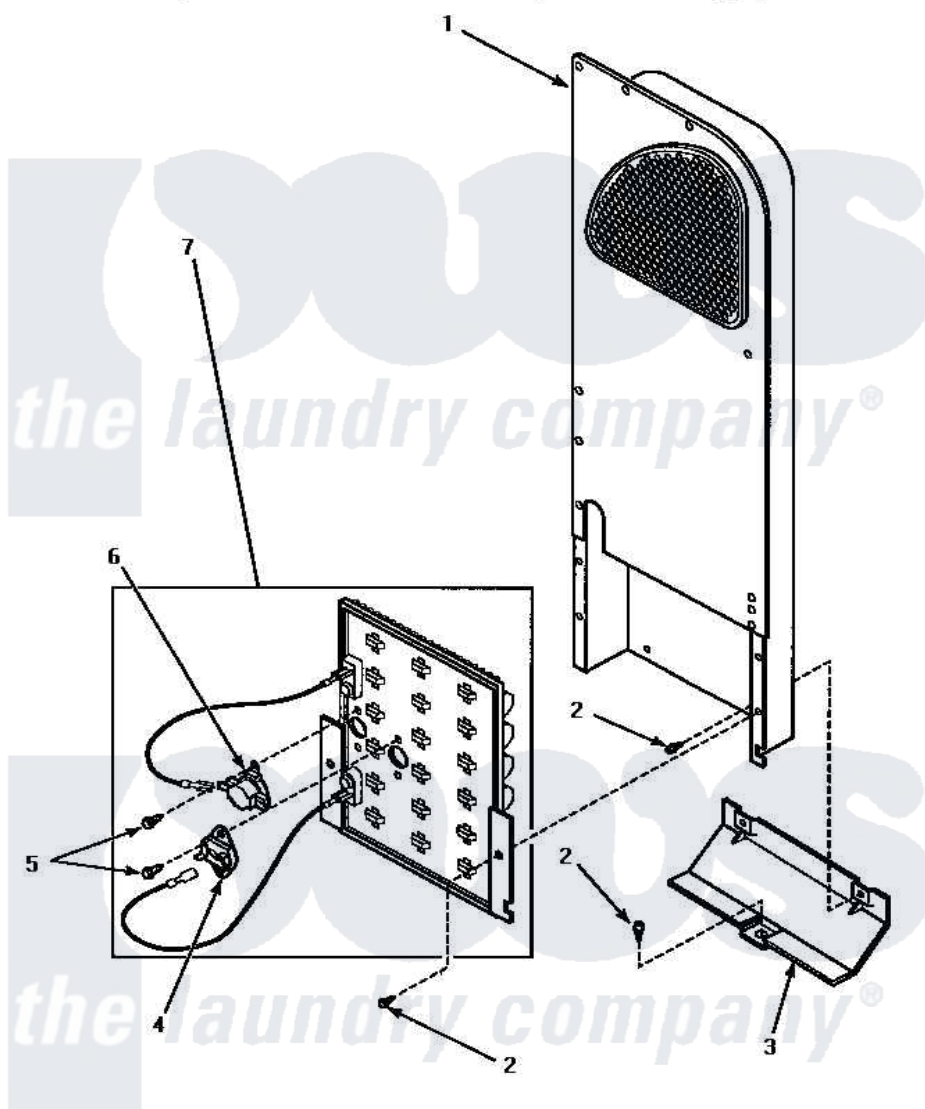

**Amana LE4507L (BOM: P1163611W L) 06 - HEATER BOX ASSY  
(ORIGINAL)**

**HEATER BOX ASSEMBLY ORIGINALLY ON DRYER  
(Electric Model Dryers)**

Amana [Residential Amana LE4507L \(BOM: P1163611W L\) Dryer Parts](#) Parts Diagram 06 - HEATER BOX ASSY  
(ORIGINAL)

[Click on the part number to view part](#)

Item	Original Part Number	Replaced By	Status	Part Description
1	Y00000000		Not Available	SEE NOTE HEATER BOX ASSEMBLY
2	501668	<a href="#">503688</a>		Screw, 10B-16 X .34 I
3	60952		Not Available	SHIELD,HEAT DUCT
4	62600	<a href="#">40113801</a>		Fuse, Thermal
5	23222	<a href="#">3177991</a>		Screw
6	Y62641	<a href="#">W10116735</a>		Thermistor-Fix
7	<a href="#">61928</a>			Heater Assembly 208V
"	<a href="#">61927</a>			Heater Assembly