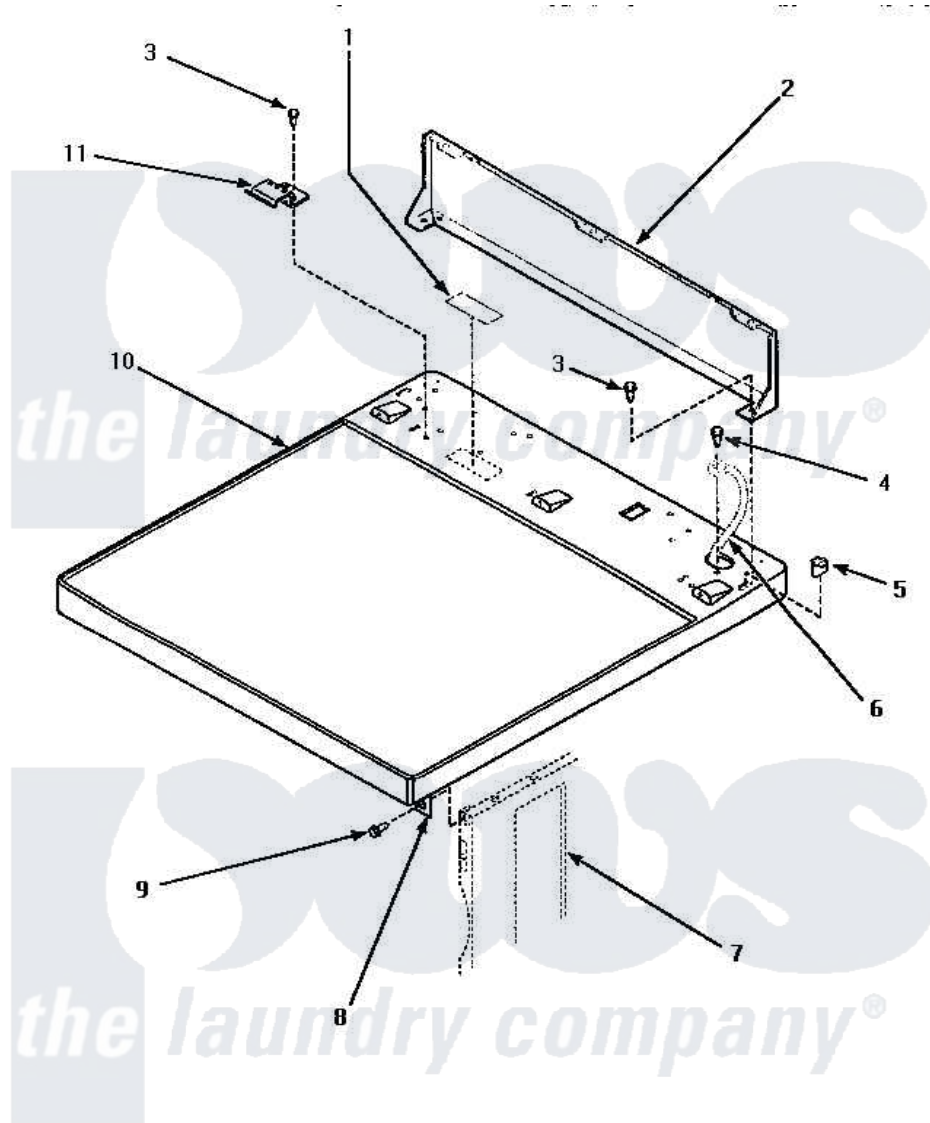

Amana LE4507W (BOM: P1163610W W) 02 - CABINET TOP & CONTROL HOOD REAR PANEL

CABINET TOP AND CONTROL HOOD REAR PANEL

Amana [Residential Amana LE4507W \(BOM: P1163610W W\) Dryer Parts](#) Parts Diagram 02 - CABINET TOP & CONTROL HOOD REAR PANEL
 Click on the part number to view part

Item	Original Part Number	Replaced By	Status	Part Description
1	24903		Not Available	STICKER,DISCONNECT POW
2	500343		Not Available	PANEL,BACK(HOME HOOD)
3	501086	90767		Screw, 8A X 3/8 HeX Washer Head Tapping
4	20530			Screw, 10-24 x 3/8 Hex
5	501242		Not Available	CLIP,TUBULAR INSERT
6	Y00000000		Not Available	SEE NOTE GROUND WIRE FROM REAR BULKHEAD, GREEN
7	Y00000000		Not Available	SEE NOTE CABINET
8	500084	40130801		Bracket, Top Mount
9	33562	27001200		Screw
10	500085WP	37001027		Panel, Top
"	500085LP	510029LP		Kit Top Panel W/Hdw domestic
11	501241	Y503876		Clip, Hold Down