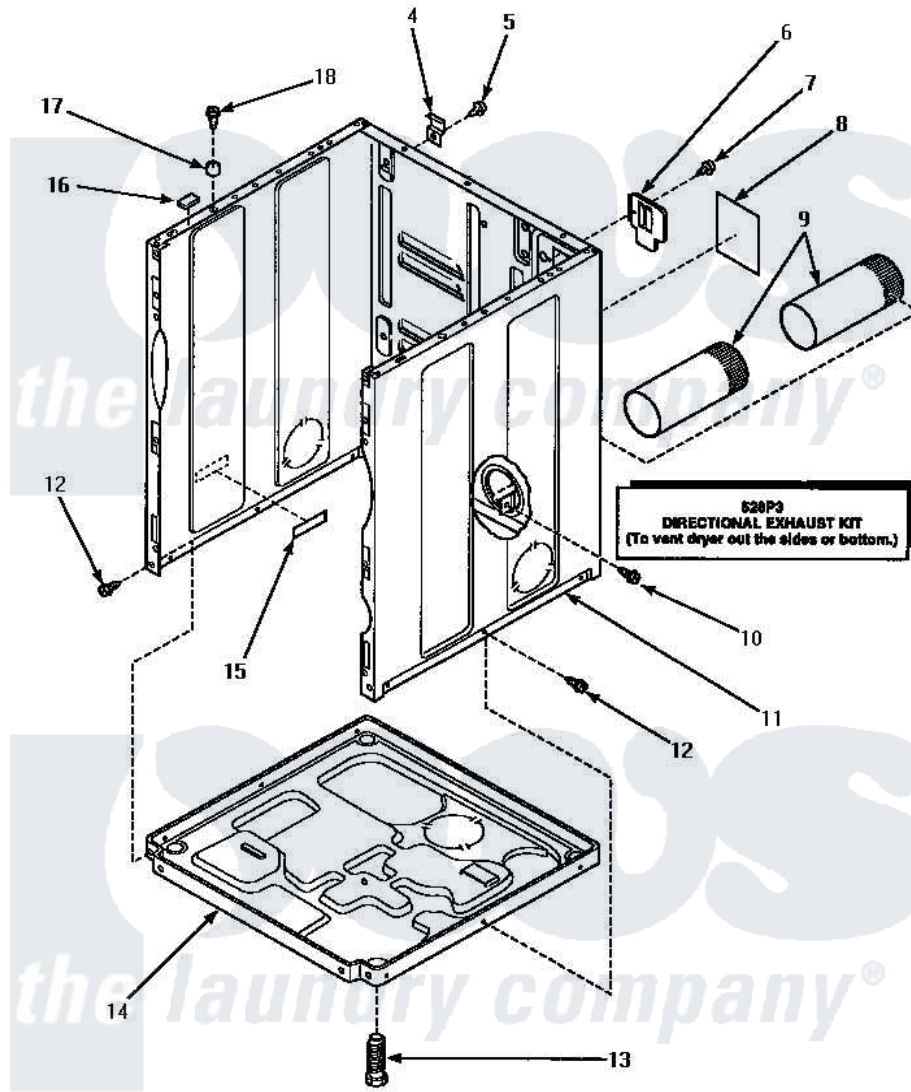

Amana LE4507W (BOM: P1163610W W) 03 - CABINET, EXHAUST DUCT & BASE

CABINET, EXHAUST DUCT AND BASE

Amana [Residential Amana LE4507W \(BOM: P1163610W W\) Dryer Parts](#) Parts Diagram 03 - CABINET, EXHAUST DUCT & BASE

[Click on the part number to view part](#)

Item	Original Part Number	Replaced By	Status	Part Description
4	500003			Hinge, Top
5	33562	27001200		Screw
6	500114	510903		Plate Access Panel
7	33562	27001200		Screw
8	501289		Not Available	(ELECTRIC MODELS)
9	500064	505518		Duct, Exhaust
10	501668	503688		Screw, 10B-16 X .34 I
11	500001HP		Not Available	ASSY, CABINET
"	500001LP	727P3L		Kit Dryer Panels
"	500001WP	37001284		Cabinet As Pack
12	33562	27001200		Screw
13	Y500101			Leg, Leveling
14	500070			Base, Dryer
15	61294		Not Available	(ELECTRIC MODELS)
16	Y56128			Pad, Bumper

17	56079	505187	Locator, Panel
18	32671	Y014874	Screw, Idler Arm And Sleeve
NI	528P3		Directional Exhaust Kit