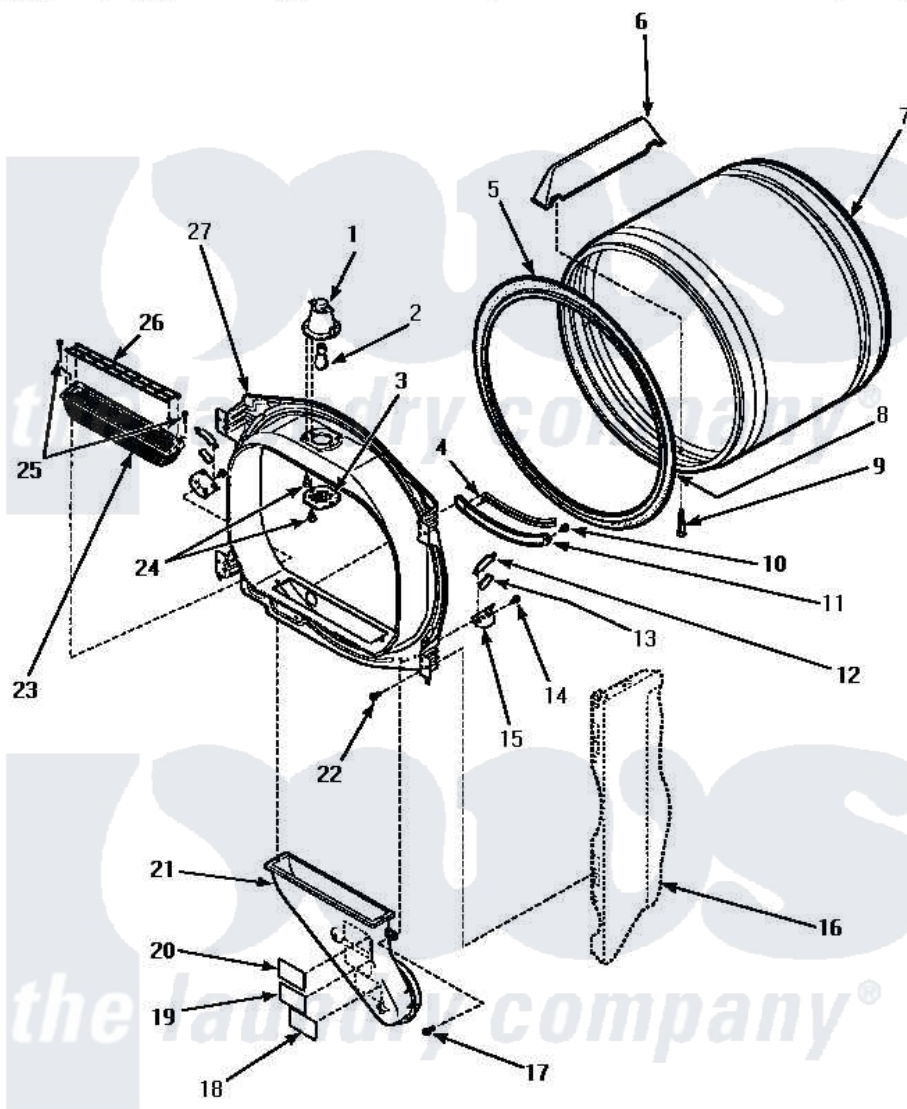

Amana LE4507W (BOM: P1163610W W) 04 - FR BLKHD, AIR DUCT, FELT SEAL & CYLINDER

FRONT BULKHEAD, AIR DUCT, FELT SEAL AND CYLINDER

Amana Residential Amana LE4507W (BOM: P1163610W W) Dryer Parts Parts Diagram 04 - FR BLKHD, AIR DUCT, FELT SEAL & CYLINDER

[Click on the part number to view part](#)

Item	Original Part Number	Replaced By	Status	Part Description
1	500153		Not Available	CYLINDER LIGHT HOUSING
2	Y60954	67001316		Bulb, Light
3	500094		Not Available	LENS,DRUM LIGHT
4	501247			Sensor, Moisture
5	501801	37001132		Seal, Cylinder
6	500022	510102		Baffle- SH
7	500013WP		Not Available	ASSY,CYLINDER-HOME-
8	22506P	511637P		Adh Dow 737 Clr 3 Oz Tube
9	Y62588			Screw, 10BT-12 X 1 Tap
10	501668	503688		Screw, 10B-16 X .34 I
11	501246		Not Available	MOUNTING,MOISTURE SENSOR
12	Y501676	37001298		Glide- Dry
13	500121	510189		Pad Felt
14	501668	503688		Screw, 10B-16 X .34 I