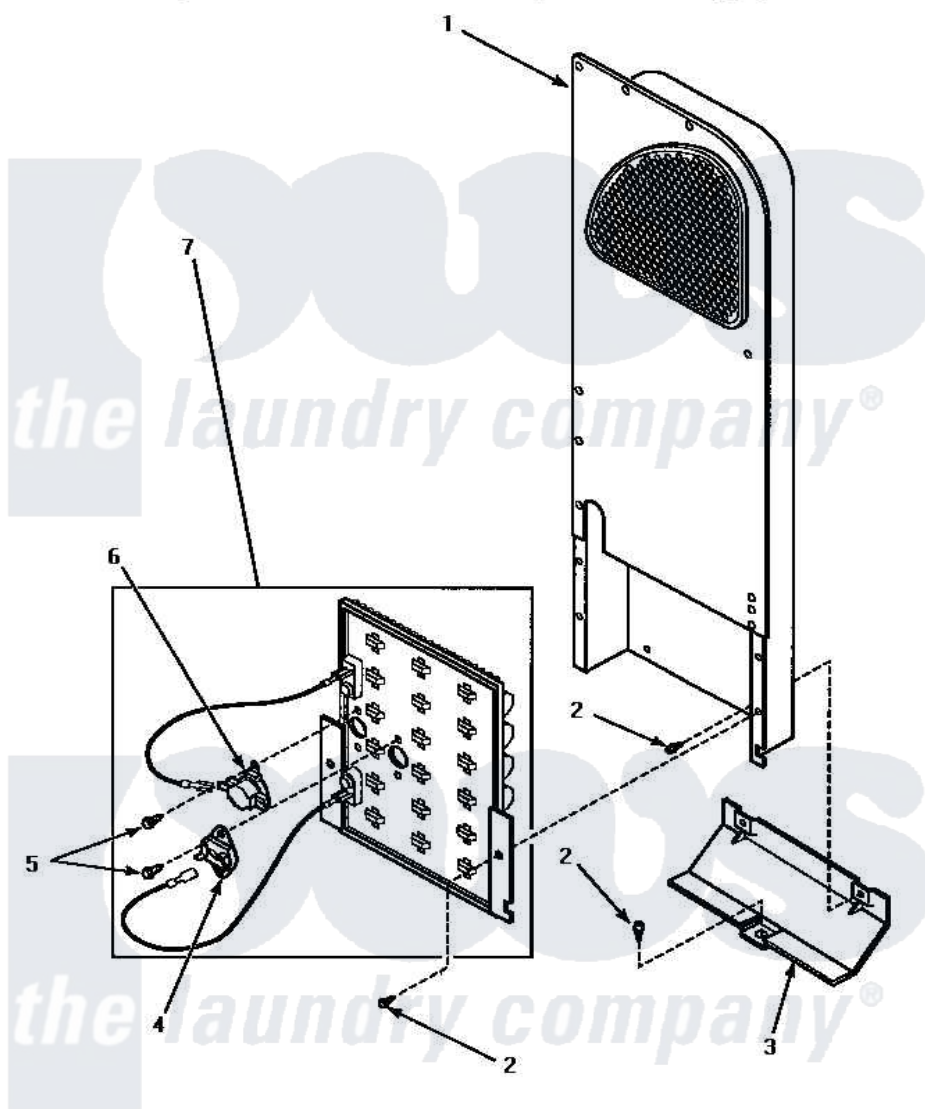

**Amana LE4507W (BOM: P1163610W W) 06 - HEATER BOX ASSY  
(ORIGINAL)**

**HEATER BOX ASSEMBLY ORIGINALLY ON DRYER  
(Electric Model Dryers)**

Amana Residential Amana LE4507W (BOM: P1163610W W) Dryer Parts Parts Diagram 06 - HEATER BOX ASSY  
(ORIGINAL)

[Click on the part number to view part](#)

Item	Original Part Number	Replaced By	Status	Part Description
1	Y00000000		Not Available	SEE NOTE HEATER BOX ASSEMBLY
2	501668	<a href="#">503688</a>		Screw, 10B-16 X .34 I
3	60952		Not Available	SHIELD,HEAT DUCT
4	62600	<a href="#">40113801</a>		Fuse, Thermal
5	23222	<a href="#">3177991</a>		Screw
6	Y62641	<a href="#">W10116735</a>		Thermistor-Fix
7	<a href="#">61928</a>			Heater Assembly 208V
"	<a href="#">61927</a>			Heater Assembly