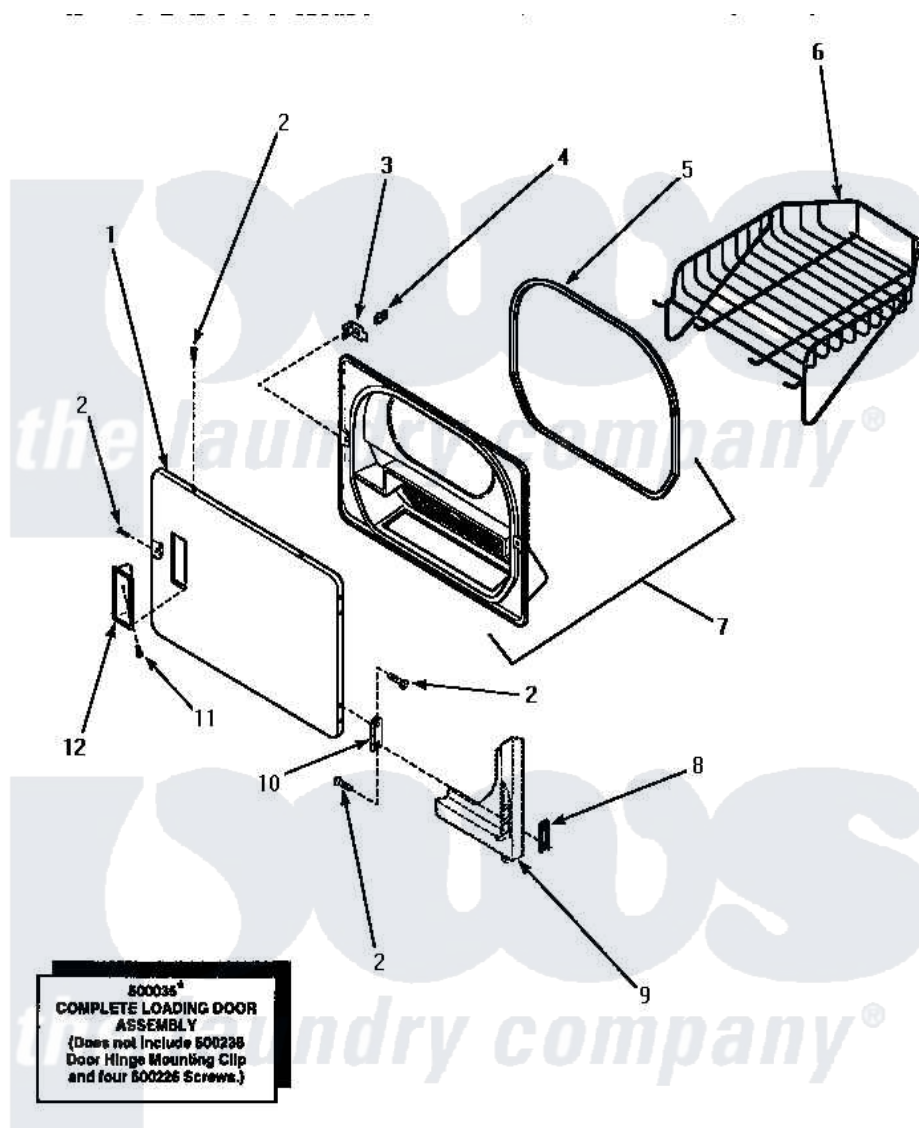

Amana LE4507W (BOM: P1163610W W) 08 - LOADING DOOR WITH DRYING RACK

LOADING DOOR WITH DRYING RACK

Amana [Residential Amana LE4507W \(BOM: P1163610W W\) Dryer Parts](#) Parts Diagram 08 - LOADING DOOR WITH DRYING RACK

[Click on the part number to view part](#)

Item	Original Part Number	Replaced By	Status	Part Description
1	500040L			Assembly, Door-Home
"	500040W			Assembly, Door-Home
2	500226			Screw, 8b-16 x 5/8 Tap
3	500223	40116201		Bracket, Door Strike
4	500039	510181		Strike Doormetal
5	500200		Not Available	SEAL,DOOR
6	501295P		Not Available	RACK, DRYING
7	500199		Not Available	ASSY,LINER & SEAL
8	500236			Clip, Door Hinge Mount
9	Y00000000		Not Available	SEE NOTE FRONT PANEL
10	500041	Y503676		Hinge, Door And Top
11	500297	8281236		Screw
12	500042L		Not Available	PULL,DOOR
"	500042W		Not Available	PULL,DOOR
NI	500035W		Not Available	ASSY,DOOR-HOME