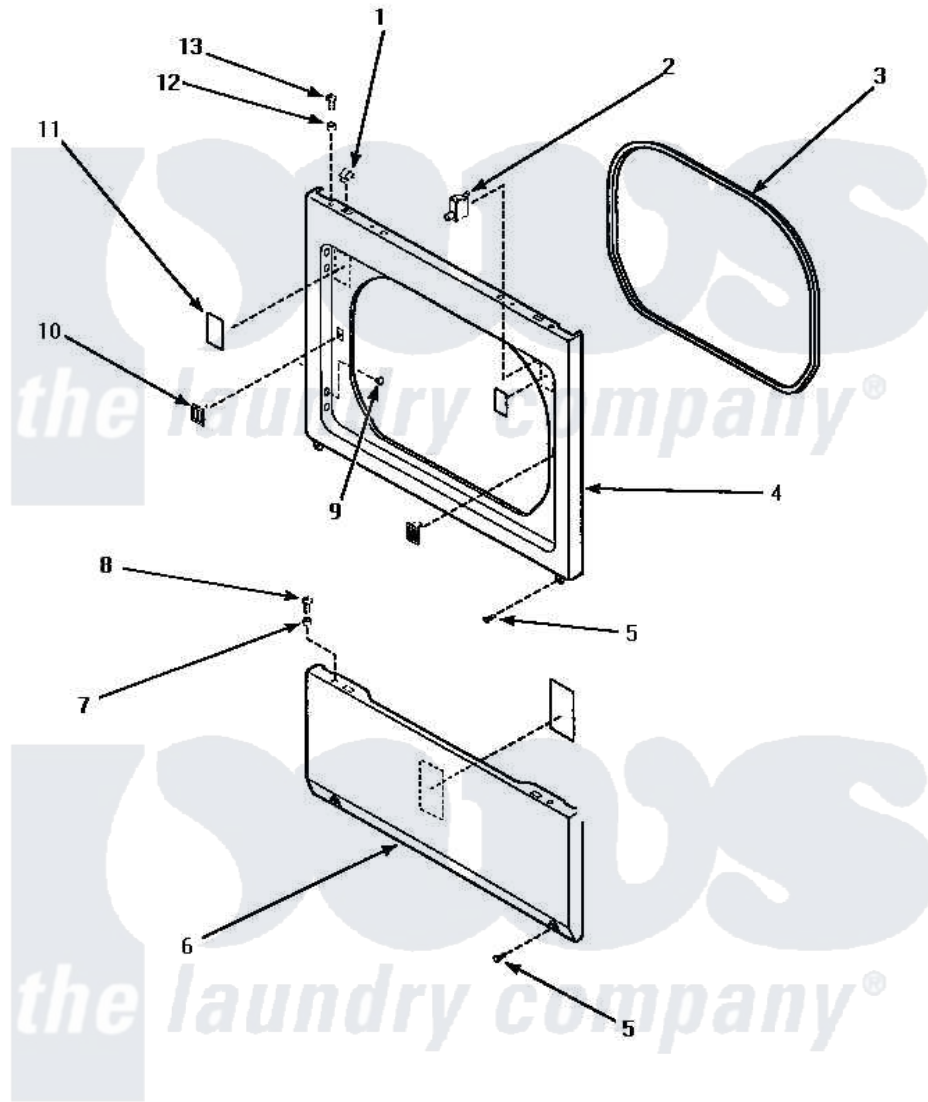

**Amana LE4507W (BOM: P1163610W W) 09 - LOWER ACCESS PANEL, FRONT PANEL & SEAL**

**LOWER ACCESS PANEL, FRONT PANEL AND SEAL**

Amana [Residential Amana LE4507W \(BOM: P1163610W W\) Dryer Parts](#) Parts Diagram 09 - LOWER ACCESS PANEL, FRONT PANEL & SEAL  
 Click on the part number to view part

Item	Original Part Number	Replaced By	Status	Part Description
1	28835	<a href="#">22001650</a>		Fastener, Spring
2	Y62872	<a href="#">W10169313</a>		Switch-Dor
3	<a href="#">500034</a>			Seal, Front Panel
4	500033W		Not Available	PANEL, FRONT
"	500033H		Not Available	PANEL,FRONT
"	<a href="#">500033L</a>			Panel, Front
5	33562	<a href="#">27001200</a>		Screw
6	500044H		Not Available	PANEL,ACCESS
"	500044L		Not Available	PANEL, ACCESS (ALMOND)
"	500044W	<a href="#">40045301WP</a>		Panel, Access
7	56079	<a href="#">505187</a>		Locator, Panel
8	32671	<a href="#">Y014874</a>		Screw, Idler Arm And Sleeve
9	500227	<a href="#">505295</a>		Screw, No.8ab-16 x 3/4 PH
10	54660	<a href="#">LA-1003</a>		Door Catch Kit
11	500281		Not Available	STICKER