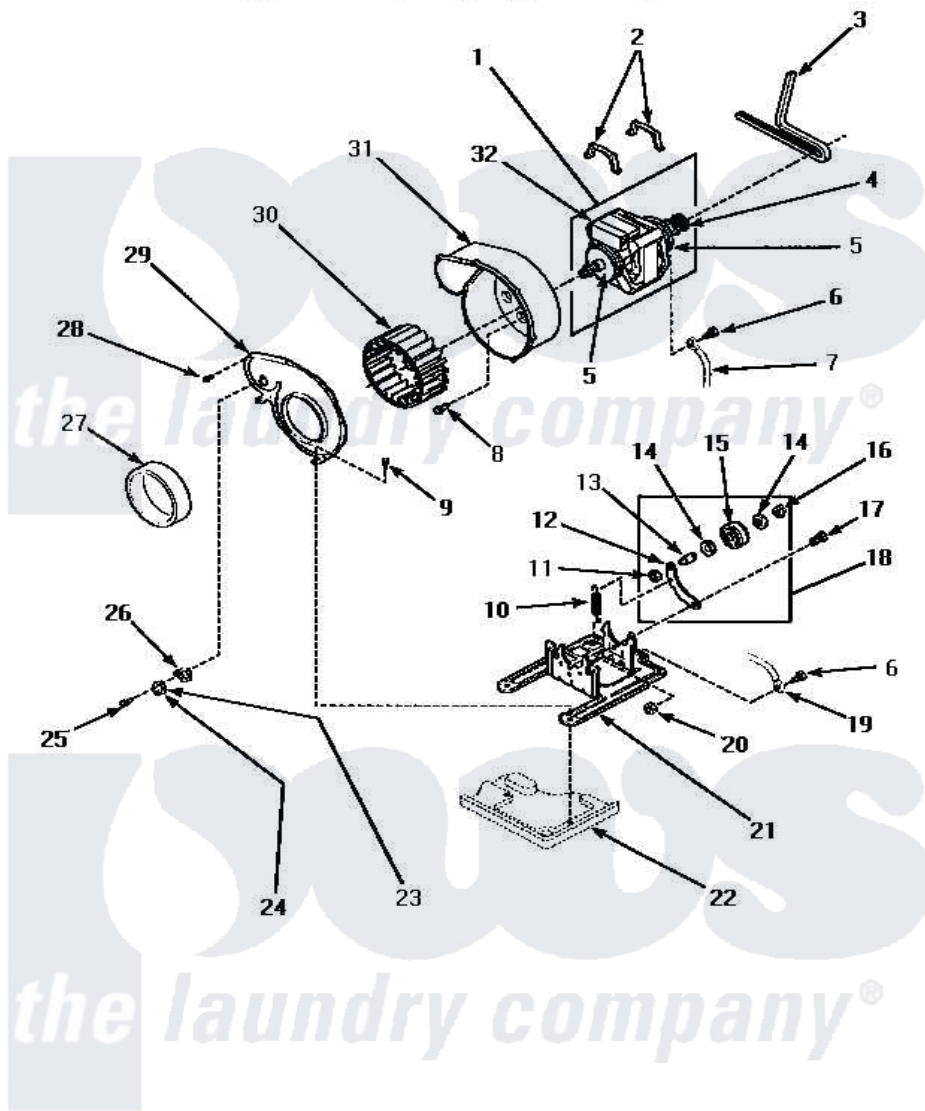

**Amana LE4507W (BOM: P1163610W W) 10 - MOTOR, EXHAUST FAN & BELT**

**MOTOR, EXHAUST FAN AND BELT**

Amana [Residential Amana LE4507W \(BOM: P1163610W W\) Dryer Parts](#) Parts Diagram 10 - MOTOR, EXHAUST FAN & BELT

[Click on the part number to view part](#)

Item	Original Part Number	Replaced By	Status	Part Description
1	501211	<a href="#">2200376</a>		Motor
2	Y58047	<a href="#">660658</a>		Clamp, Motor Mounting 343481 685441
3	59174	<a href="#">40111201</a>		Belt, Cylinder
4	<a href="#">500011</a>			Pulley, Motor
5	58044A		Not Available	MOUNT,MOTOR-LOCKING
6	<a href="#">20530</a>			Screw, 10-24 x 3/8 Hex
7	Y00000000		Not Available	SEE NOTE GROUND WIRE FROM MOTOR TO MOUNTING BRACKET, GREEN
8	Y31645	<a href="#">27001200</a>		Screw
9	33562	<a href="#">27001200</a>		Screw
10	<a href="#">56076</a>			Spring, Idler
11	56156	<a href="#">358160</a>		Nut
12	500910	<a href="#">37001144</a>		Assembly- Idler

13	<a href="#">56461</a>		Shaft
14	<a href="#">52549</a>		Washer, 501 ID X3/4 Odx
15	<a href="#">Y54414</a>		Assembly, Wheel And Bearing
16	<a href="#">23748</a>		Ring, Retaining
17	<a href="#">500824</a>		Screw, 1/4-20 Unc Hex
18	500269	<a href="#">37001287</a>	Assembly, Idler Lever/Shaft/Pulley
19	Y00000000	Not Available	SEE NOTE GROUND WIRE FROM MOTOR TO MOUNTING BRACKET, GREEN
20	52566	<a href="#">27001225</a>	Nut, Jam Mid Lock 1/4-20
21	500822	<a href="#">503613</a>	Mount, Motor
22	Y00000000	Not Available	SEE NOTE BASE
23	<a href="#">59500</a>		Assembly, Thermistor
25	23222	<a href="#">3177991</a>	Screw
27	<a href="#">500313</a>		Seal, Blower Housing
28	<a href="#">31260</a>		Screw, No.8 X 3/8 Ind H
29	500078	<a href="#">511969P</a>	Kit Blower Housing And Cover
30	56000	<a href="#">510139P</a>	Assembly Blower Fan Package
31	<a href="#">56020</a>		Housing, Blower
32	501218	Not Available	MOTOR SWITCH (DOES NOT INCLUDE THERMAL PROT