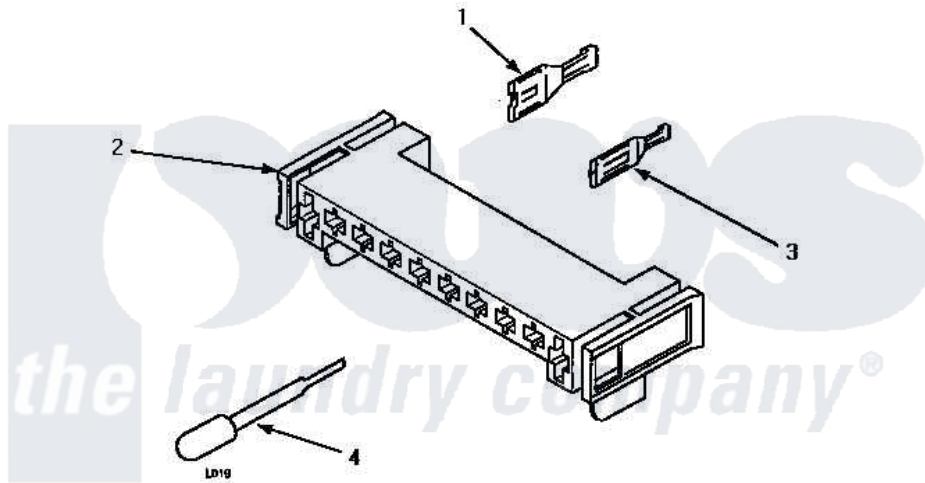

Amana LE4507W (BOM: P1163610W W) 11 - MTR CONN BLOCK/TERM & EXTRACTOR TOOL

MOTOR CONNECTION BLOCK, TERMINALS AND TERMINAL EXTRACTOR TOOLS

Amana Residential Amana LE4507W (BOM: P1163610W W) [Dryer Parts](#) Parts Diagram 11 - MTR CONN BLOCK/TERM & EXTRACTOR TOOL

[Click on the part number to view part](#)

Item	Original Part Number	Replaced By	Status	Part Description
1	00255		Not Available	(1/4 INCH-FOR (1) 12 GAUGE WIR
"	Y00256			Spade Terminal Or
2	500338			Housing-10 Position
3	Y00188			Molex Terminal
4	283P4			Terminal Extractor Tool
5	190P4			Terminal Extractor Tool