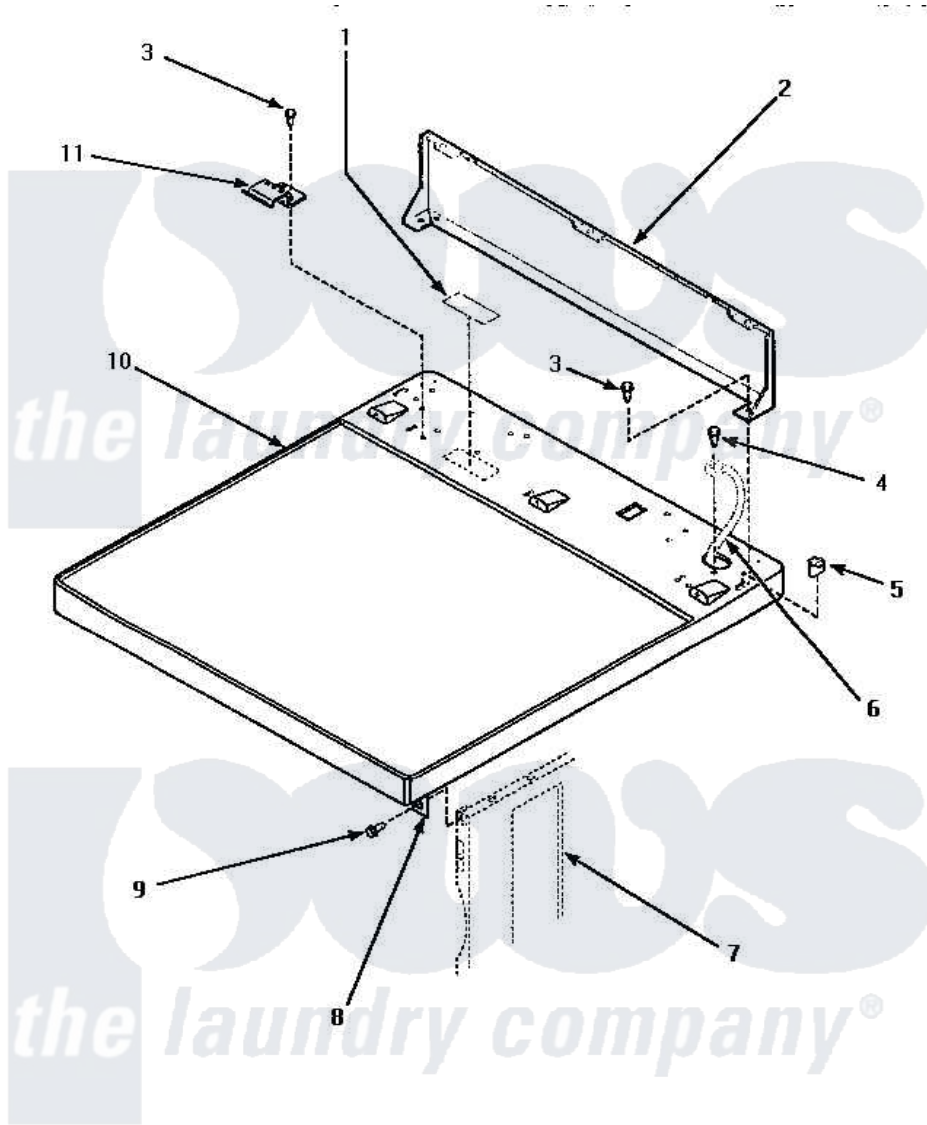

Amana LE4607L (BOM: P1163615W L) 02 - CABINET TOP & CONTROL HOOD REAR PANEL

CABINET TOP AND CONTROL HOOD REAR PANEL

Amana [Residential Amana LE4607L \(BOM: P1163615W L\) Dryer Parts](#) Parts Diagram 02 - CABINET TOP & CONTROL HOOD REAR PANEL

[Click on the part number to view part](#)

Item	Original Part Number	Replaced By	Status	Part Description
1	24903		Not Available	STICKER,DISCONNECT POW
2	500343		Not Available	PANEL,BACK(HOME HOOD)
3	501086	90767		Screw, 8A X 3/8 HeX Washer Head Tapping
4	20530			Screw, 10-24 x 3/8 Hex
5	501242		Not Available	CLIP,TUBULAR INSERT
6	Y00000000		Not Available	SEE NOTE GROUND WIRE FROM REAR BULKHEAD, GREEN
7	Y00000000		Not Available	SEE NOTE CABINET
8	500084	40130801		Bracket, Top Mount
9	33562	27001200		Screw
10	500085WP	37001027		Panel, Top
"	500085LP	510029LP		Kit Top Panel W/Hdw domestic
11	501241	Y503876		Clip, Hold Down