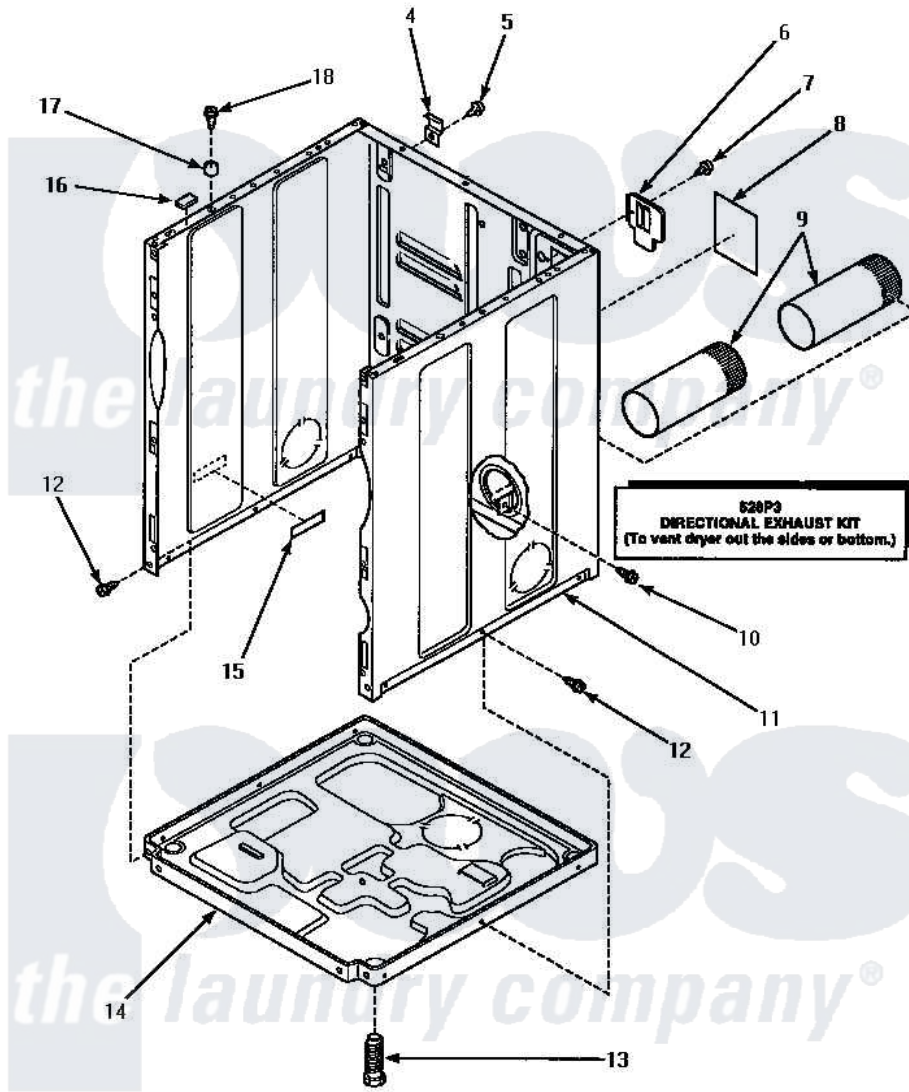

Amana LE4607L (BOM: P1163615W L) 03 - CABINET, EXHAUST DUCT & BASE

CABINET, EXHAUST DUCT AND BASE

Amana Residential Amana LE4607L (BOM: P1163615W L) Dryer Parts Parts Diagram 03 - CABINET, EXHAUST DUCT & BASE

Click on the part number to view part

Item	Original Part Number	Replaced By	Status	Part Description
4	500003			Hinge, Top
5	33562	27001200		Screw
6	500114	510903		Plate Access Panel
7	33562	27001200		Screw
8	501289		Not Available	(ELECTRIC MODELS)
9	500064	505518		Duct, Exhaust
10	501668	503688		Screw, 10B-16 X .34 I
11	500001HP		Not Available	ASSY, CABINET
"	500001LP	727P3L		Kit Dryer Panels
"	500001WP	37001284		Cabinet As Pack
12	33562	27001200		Screw
13	Y500101			Leg, Leveling
14	500070			Base, Dryer
15	61294		Not Available	(ELECTRIC MODELS)
16	Y56128			Pad, Bumper

17	56079	505187	Locator, Panel
18	32671	Y014874	Screw, Idler Arm And Sleeve
NI	528P3		Directional Exhaust Kit