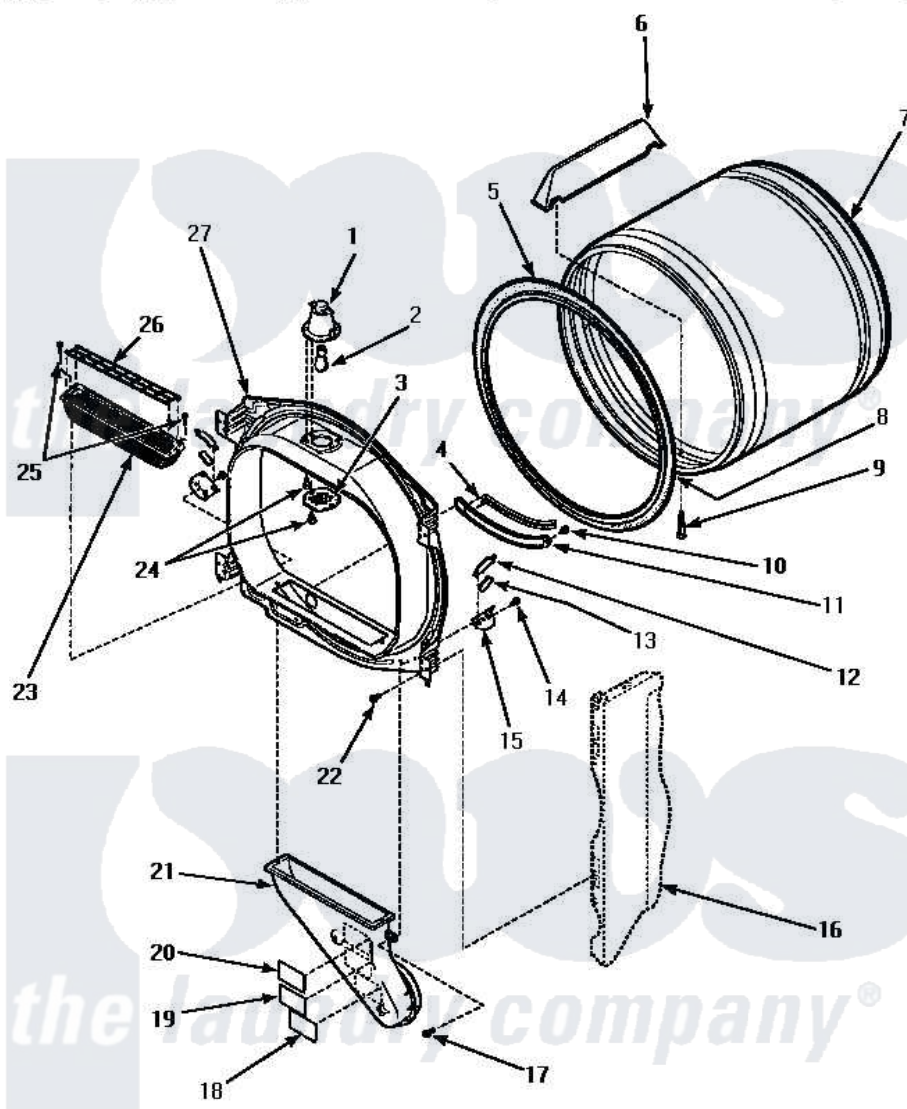

Amana LE4607L (BOM: P1163615W L) 04 - FR BLKHD, AIR DUCT, FELT SEAL & CYLINDER

FRONT BULKHEAD, AIR DUCT, FELT SEAL AND CYLINDER

Amana Residential Amana LE4607L (BOM: P1163615W L) Dryer Parts Parts Diagram 04 - FR BLKHD, AIR DUCT, FELT SEAL & CYLINDER

[Click on the part number to view part](#)

Item	Original Part Number	Replaced By	Status	Part Description
1	500153		Not Available	CYLINDER LIGHT HOUSING
2	Y60954	67001316		Bulb, Light
3	500094		Not Available	LENS,DRUM LIGHT
4	501247			Sensor, Moisture
5	501801	37001132		Seal, Cylinder
6	500022	510102		Baffle- SH
7	500735P		Not Available	ASSY,CYLINDER-HOME
8	22506P	511637P		Adh Dow 737 Clr 3 Oz Tube
9	Y62588			Screw, 10BT-12 X 1 Tap
10	501668	503688		Screw, 10B-16 X .34 I
11	501246		Not Available	MOUNTING,MOISTURE SENSOR
12	501553	37001298		Glide- Dry
13	500121	510189		Pad Felt
14	501668	503688		Screw, 10B-16 X .34 I