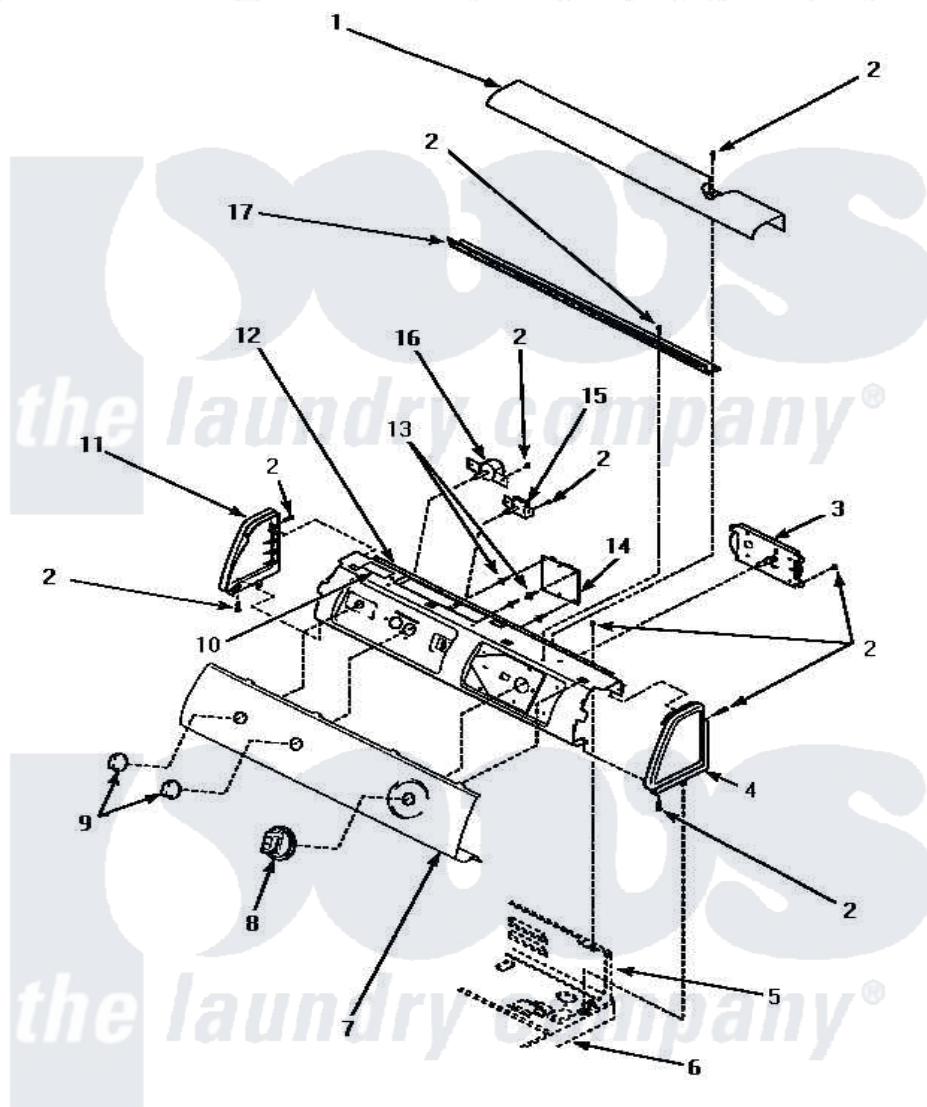

Amana LE4607L (BOM: P1163615W L) 05 - GRAPHIC PANEL, CONTROL HOOD & CONTROLS

GRAPHIC PANEL, CONTROL HOOD AND CONTROLS

Amana [Residential Amana LE4607L \(BOM: P1163615W L\) Dryer Parts](#) Parts Diagram 05 - GRAPHIC PANEL, CONTROL HOOD & CONTROLS
 Click on the part number to view part

Item	Original Part Number	Replaced By	Status	Part Description
"	NOTE:		Not Available	IF DRYER IS INSTALLED IN A MANUFACTURED (MOBILE) HOME, OR IF LOCAL CODES DO NOT PERMIT GROUNDING THROUGH THE NEUTRAL, THIS WIRE WILL NOT BE CONNECTED TO THE DR
1	500302		Not Available	COVER, TOP
2	501086	90767		Screw, 8A X 3/8 HeX Washer Head Tapping
3	501259	502968P		Timer 5 Cycle Package
4	34815		Not Available	PANEL, END R.H. (BLK)
5	Y00000000		Not Available	SEE NOTE CONTROL HOOD REAR PANEL
6	Y00000000		Not Available	SEE NOTE CABINET TOP
7	501261		Not Available	PANEL, GRAPHIC
8	500311	502220W		Knob, Timer

9	34847		Assembly, Knob-Rotary
10	24903	Not Available	STICKER,DISCONNECT POW
11	34816		Panel, End
12	500300	Not Available	BRACKET,CONTROL SUPPORT-MECH
13	501523		Support, Circuit Board
14	501266	Not Available	ASSY, ELECT
15	500823		Signal, Rotary
16	62173		Switch, Temperature Select
17	500305	Not Available	DIFFUSER W/OUT HOLE