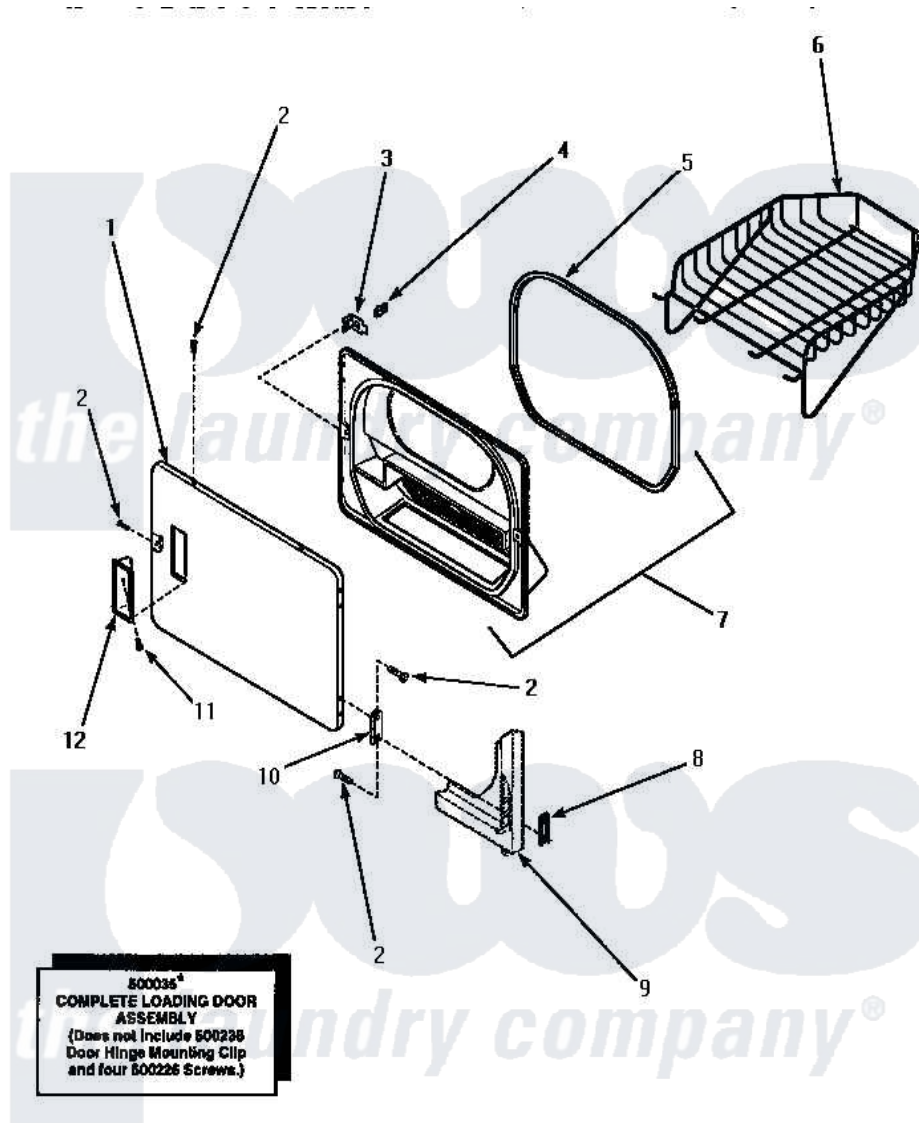

Amana LE4607L (BOM: P1163615W L) 08 - LOADING DOOR WITH DRYING RACK

LOADING DOOR WITH DRYING RACK

Amana Residential Amana LE4607L (BOM: P1163615W L) [Dryer Parts](#) Parts Diagram 08 - LOADING DOOR WITH DRYING RACK

[Click on the part number to view part](#)

Item	Original Part Number	Replaced By	Status	Part Description
1	500040L			Assembly, Door-Home
"	500040W			Assembly, Door-Home
2	500226			Screw, 8b-16 x 5/8 Tap
3	500223	40116201		Bracket, Door Strike
4	500039	510181		Strike Doormetal
5	500200		Not Available	SEAL,DOOR
6	501295P		Not Available	RACK, DRYING
7	500199		Not Available	ASSY,LINER & SEAL
8	500236			Clip, Door Hinge Mount
9	Y00000000		Not Available	SEE NOTE FRONT PANEL
10	500041	Y503676		Hinge, Door And Top
11	500297	8281236		Screw
12	500042L		Not Available	PULL,DOOR
"	500042W		Not Available	PULL,DOOR
NI	500035W		Not Available	ASSY,DOOR-HOME