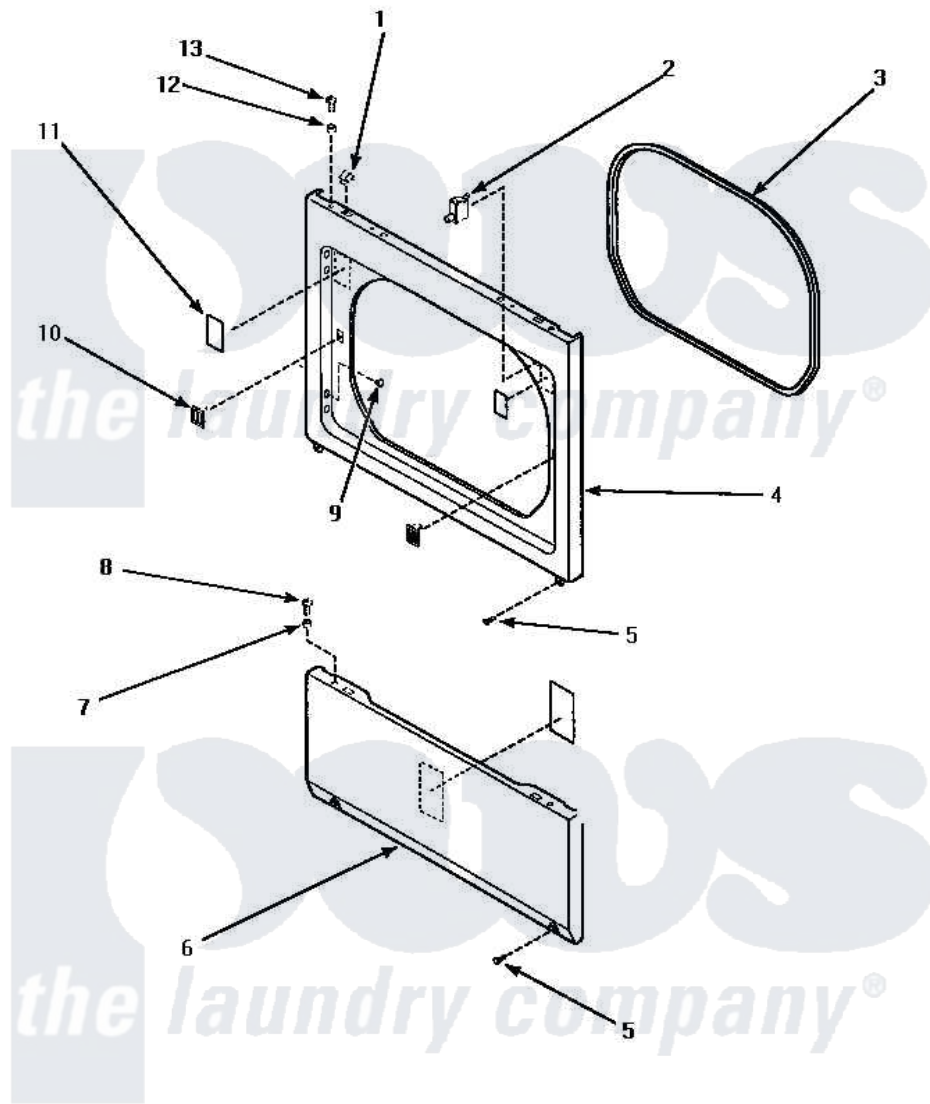

Amana LE4607L (BOM: P1163615W L) 09 - LOWER ACCESS PANEL, FRONT PANEL & SEAL

LOWER ACCESS PANEL, FRONT PANEL AND SEAL

Amana [Residential Amana LE4607L \(BOM: P1163615W L\) Dryer Parts](#) Parts Diagram 09 - LOWER ACCESS PANEL, FRONT PANEL & SEAL

[Click on the part number to view part](#)

Item	Original Part Number	Replaced By	Status	Part Description
1	28835	22001650		Fastener, Spring
2	Y62872	W10169313		Switch-Dor
3	500034			Seal, Front Panel
4	500033W		Not Available	PANEL, FRONT
"	500033H		Not Available	PANEL,FRONT
"	500033L			Panel, Front
5	33562	27001200		Screw
6	500044H		Not Available	PANEL,ACCESS
"	500044L		Not Available	PANEL, ACCESS (ALMOND)
"	500044W	40045301WP		Panel, Access
7	56079	505187		Locator, Panel
8	32671	Y014874		Screw, Idler Arm And Sleeve
9	500227	505295		Screw, No.8ab-16 x 3/4 PH
10	54660	LA-1003		Door Catch Kit
11	500281		Not Available	STICKER