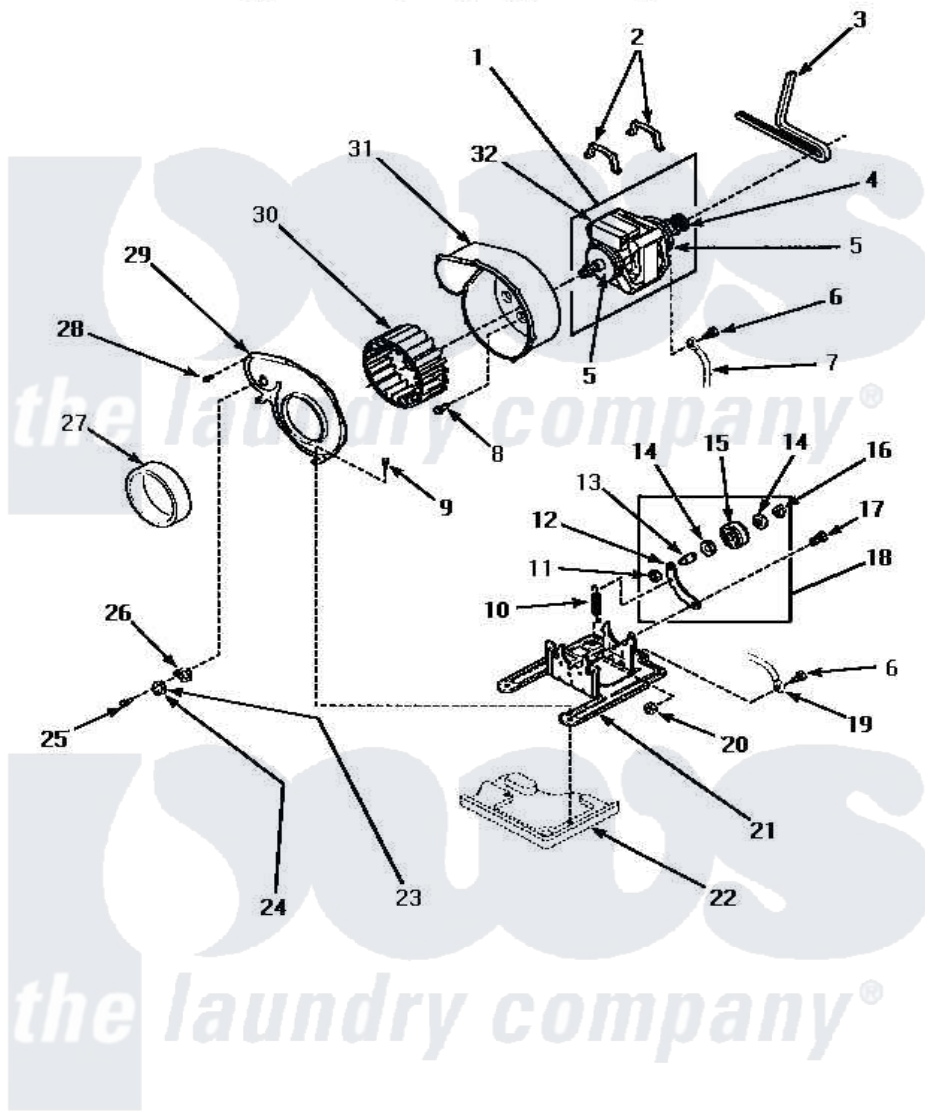

Amana LE4607L (BOM: P1163615W L) 10 - MOTOR, EXHAUST FAN & BELT

MOTOR, EXHAUST FAN AND BELT

Amana [Residential Amana LE4607L \(BOM: P1163615W L\) Dryer Parts](#) Parts Diagram 10 - MOTOR, EXHAUST FAN & BELT

[Click on the part number to view part](#)

Item	Original Part Number	Replaced By	Status	Part Description
1	501211	2200376		Motor
2	Y58047	660658		Clamp, Motor Mounting 343481 685441
3	59174	40111201		Belt, Cylinder
4	500011			Pulley, Motor
5	58044A		Not Available	MOUNT,MOTOR-LOCKING
6	20530			Screw, 10-24 x 3/8 Hex
7	Y00000000		Not Available	SEE NOTE GROUND WIRE FROM MOTOR TO MOUNTING BRACKET, GREEN
8	Y31645	27001200		Screw
9	33562	27001200		Screw
10	56076			Spring, Idler
11	56156	358160		Nut
12	500910	37001144		Assembly- Idler

13	56461		Shaft
14	52549		Washer, 501 ID X3/4 Odx
15	Y54414		Assembly, Wheel And Bearing
16	23748		Ring, Retaining
17	500824		Screw, 1/4-20 Unc Hex
18	500269	37001287	Assembly, Idler Lever/Shaft/Pulley
19	Y00000000	Not Available	SEE NOTE GROUND WIRE FROM MOTOR TO MOUNTING BRACKET, GREEN
20	52566	27001225	Nut, Jam Mid Lock 1/4-20
21	500822	503613	Mount, Motor
22	Y00000000	Not Available	SEE NOTE BASE
23	59500		Assembly, Thermistor
25	23222	3177991	Screw
27	500313		Seal, Blower Housing
28	31260		Screw, No.8 X 3/8 Ind H
29	500078	511969P	Kit Blower Housing And Cover
30	56000	510139P	Assembly Blower Fan Package
31	56020		Housing, Blower
32	501218	Not Available	MOTOR SWITCH (DOES NOT INCLUDE THERMAL PROT