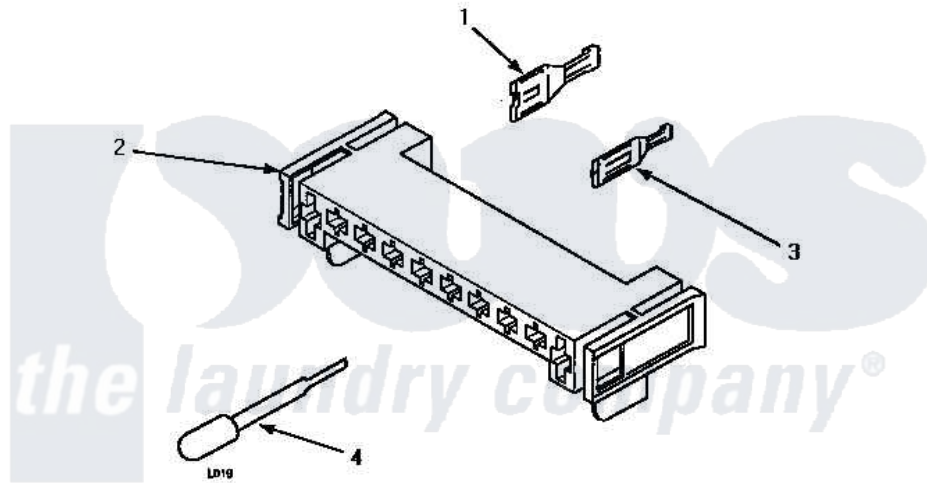

Amana LE4607L (BOM: P1163615W L) 11 - MTR CONN BLOCK/TERM & EXTRACTOR TOOL

MOTOR CONNECTION BLOCK, TERMINALS AND TERMINAL EXTRACTOR TOOLS

Amana [Residential Amana LE4607L \(BOM: P1163615W L\) Dryer Parts](#) Parts Diagram 11 - MTR CONN BLOCK/TERM & EXTRACTOR TOOL

[Click on the part number to view part](#)

Item	Original Part Number	Replaced By	Status	Part Description
1	00255		Not Available	(1/4 INCH-FOR (1) 12 GAUGE WIR
"	Y00256			Spade Terminal Or
2	500338			Housing-10 Position
3	Y00188			Molex Terminal
4	283P4			Terminal Extractor Tool
5	190P4			Terminal Extractor Tool