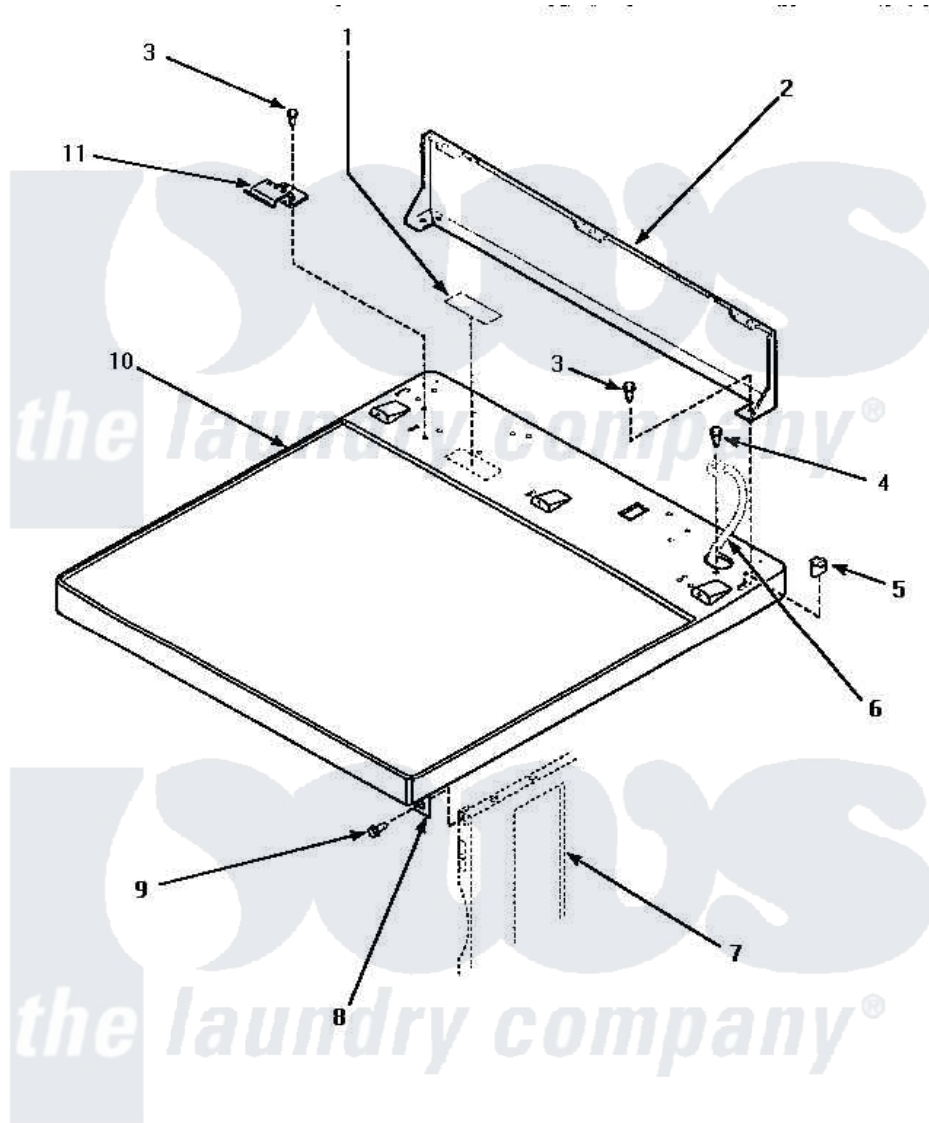

Amana LE4607W (BOM: P1163614W W) 02 - CABINET TOP & CONTROL HOOD REAR PANEL

CABINET TOP AND CONTROL HOOD REAR PANEL

Amana [Residential Amana LE4607W \(BOM: P1163614W W\) Dryer Parts](#) Parts Diagram 02 - CABINET TOP & CONTROL HOOD REAR PANEL
 Click on the part number to view part

Item	Original Part Number	Replaced By	Status	Part Description
1	24903		Not Available	STICKER,DISCONNECT POW
2	500343		Not Available	PANEL,BACK(HOME HOOD)
3	501086	90767		Screw, 8A X 3/8 HeX Washer Head Tapping
4	20530			Screw, 10-24 x 3/8 Hex
5	501242		Not Available	CLIP,TUBULAR INSERT
6	Y00000000		Not Available	SEE NOTE GROUND WIRE FROM REAR BULKHEAD, GREEN
7	Y00000000		Not Available	SEE NOTE CABINET
8	500084	40130801		Bracket, Top Mount
9	33562	27001200		Screw
10	500085WP	37001027		Panel, Top
"	500085LP	510029LP		Kit Top Panel W/Hdw domestic
11	501241	Y503876		Clip, Hold Down