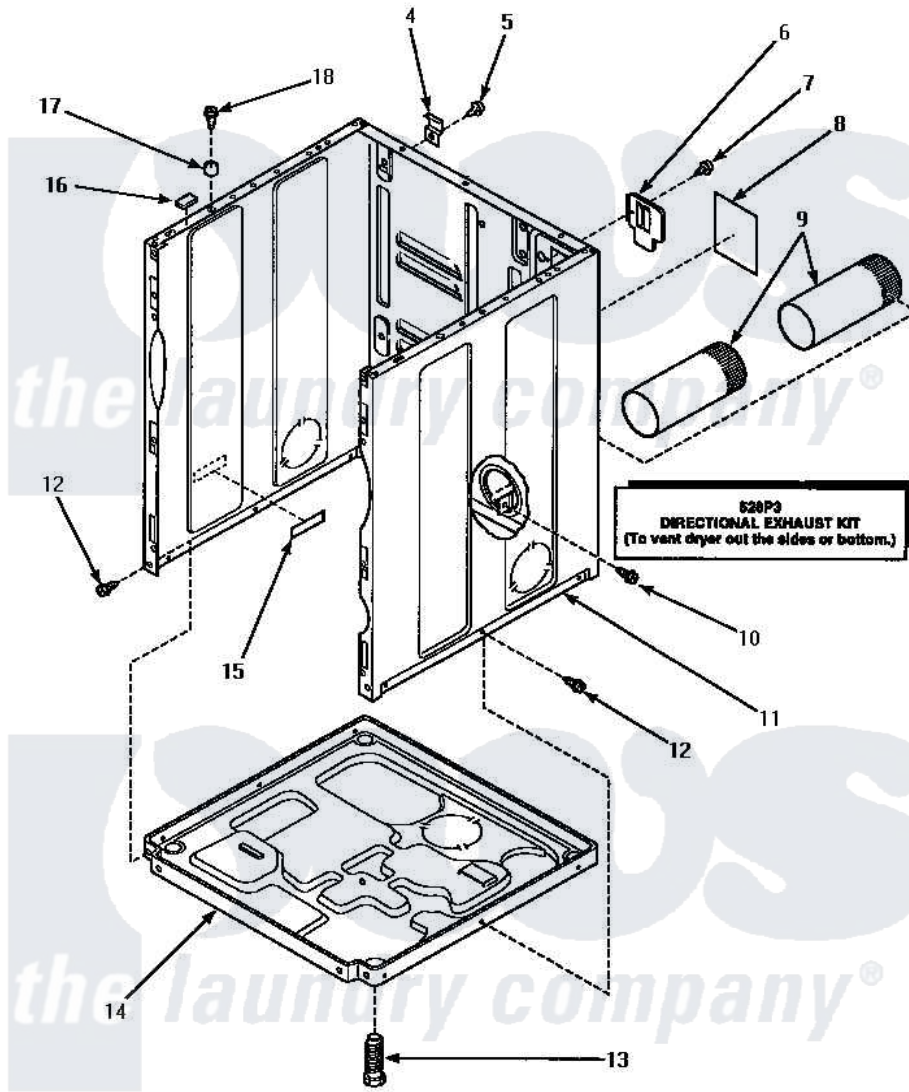

Amana LE4607W (BOM: P1163614W W) 03 - CABINET, EXHAUST DUCT & BASE

CABINET, EXHAUST DUCT AND BASE

Amana [Residential Amana LE4607W \(BOM: P1163614W W\) Dryer Parts](#) Parts Diagram 03 - CABINET, EXHAUST DUCT & BASE

[Click on the part number to view part](#)

Item	Original Part Number	Replaced By	Status	Part Description
4	500003			Hinge, Top
5	33562	27001200		Screw
6	500114	510903		Plate Access Panel
7	33562	27001200		Screw
8	501289		Not Available	(ELECTRIC MODELS)
9	500064	505518		Duct, Exhaust
10	501668	503688		Screw, 10B-16 X .34 I
11	500001HP		Not Available	ASSY, CABINET
"	500001LP	727P3L		Kit Dryer Panels
"	500001WP	37001284		Cabinet As Pack
12	33562	27001200		Screw
13	Y500101			Leg, Leveling
14	500070			Base, Dryer
15	61294		Not Available	(ELECTRIC MODELS)
16	Y56128			Pad, Bumper

17	56079	505187	Locator, Panel
18	32671	Y014874	Screw, Idler Arm And Sleeve
NI	528P3		Directional Exhaust Kit