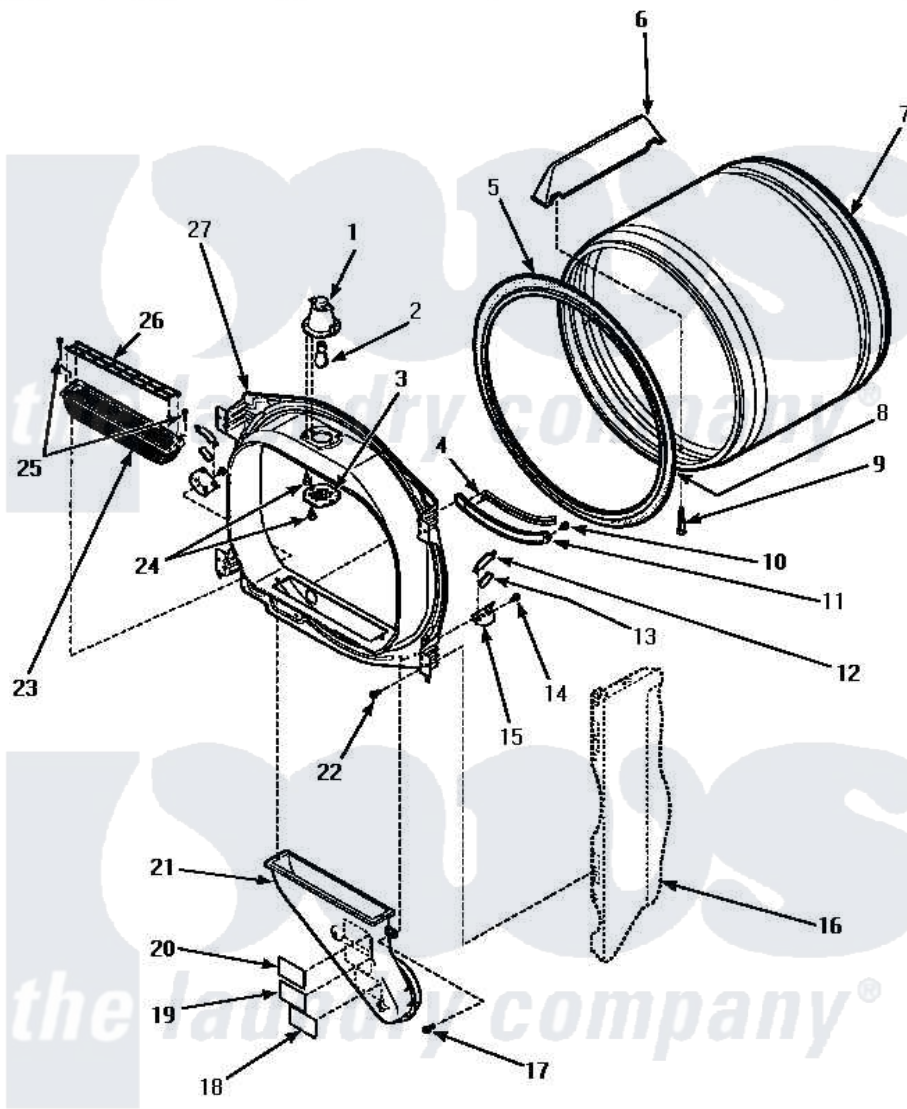

Amana LE4607W (BOM: P1163614W W) 04 - FR BLKHD, AIR DUCT, FELT SEAL & CYLINDER

FRONT BULKHEAD, AIR DUCT, FELT SEAL AND CYLINDER

Amana Residential Amana LE4607W (BOM: P1163614W W) Dryer Parts Parts Diagram 04 - FR BLKHD, AIR DUCT, FELT SEAL & CYLINDER

[Click on the part number to view part](#)

Item	Original Part Number	Replaced By	Status	Part Description
1	500153		Not Available	CYLINDER LIGHT HOUSING
2	Y60954	67001316		Bulb, Light
3	500094		Not Available	LENS,DRUM LIGHT
4	501247			Sensor, Moisture
5	501801	37001132		Seal, Cylinder
6	500022	510102		Baffle- SH
7	500735P		Not Available	ASSY,CYLINDER-HOME
8	22506P	511637P		Adh Dow 737 Clr 3 Oz Tube
9	Y62588			Screw, 10BT-12 X 1 Tap
10	501668	503688		Screw, 10B-16 X .34 I
11	501246		Not Available	MOUNTING,MOISTURE SENSOR
12	501553	37001298		Glide- Dry
13	500121	510189		Pad Felt
14	501668	503688		Screw, 10B-16 X .34 I