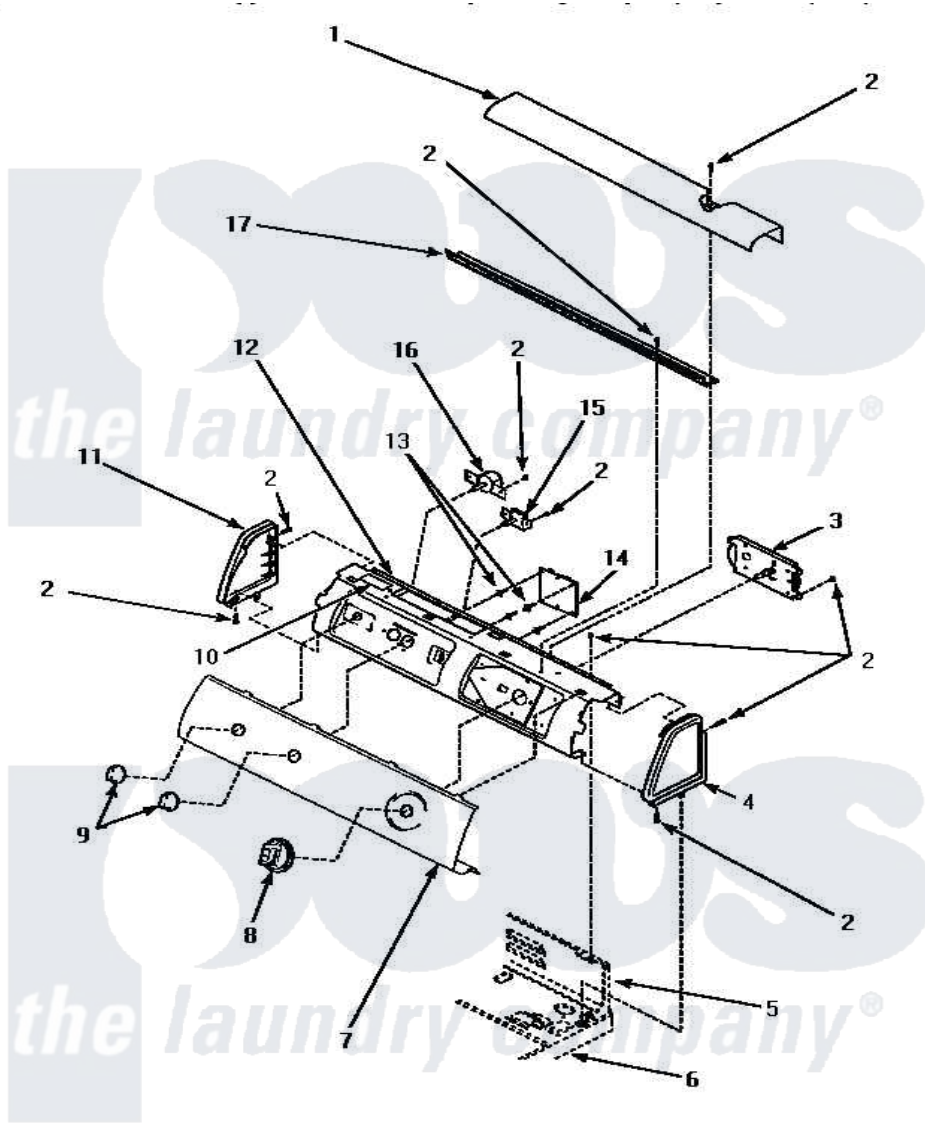

Amana LE4607W (BOM: P1163614W W) 05 - GRAPHIC PANEL, CONTROL HOOD & CONTROLS

GRAPHIC PANEL, CONTROL HOOD AND CONTROLS

Amana [Residential Amana LE4607W \(BOM: P1163614W W\) Dryer Parts](#) Parts Diagram 05 - GRAPHIC PANEL, CONTROL HOOD & CONTROLS
 Click on the part number to view part

Item	Original Part Number	Replaced By	Status	Part Description
"	NOTE:		Not Available	IF DRYER IS INSTALLED IN A MANUFACTURED (MOBILE) HOME, OR IF LOCAL CODES DO NOT PERMIT GROUNDING THROUGH THE NEUTRAL, THIS WIRE WILL NOT BE CONNECTED TO THE DR
1	500302		Not Available	COVER, TOP
2	501086	90767		Screw, 8A X 3/8 HeX Washer Head Tapping
3	501259	502968P		Timer 5 Cycle Package
4	34815		Not Available	PANEL, END R.H. (BLK)
5	Y00000000		Not Available	SEE NOTE CONTROL HOOD REAR PANEL
6	Y00000000		Not Available	SEE NOTE CABINET TOP
7	501261		Not Available	PANEL, GRAPHIC
8	500311	502220W		Knob, Timer

9	34847		Assembly, Knob-Rotary
10	24903	Not Available	STICKER,DISCONNECT POW
11	34816		Panel, End
12	500300	Not Available	BRACKET,CONTROL SUPPORT-MECH
13	501523		Support, Circuit Board
14	501266	Not Available	ASSY, ELECT
15	500823		Signal, Rotary
16	62173		Switch, Temperature Select
17	500305	Not Available	DIFFUSER W/OUT HOLE