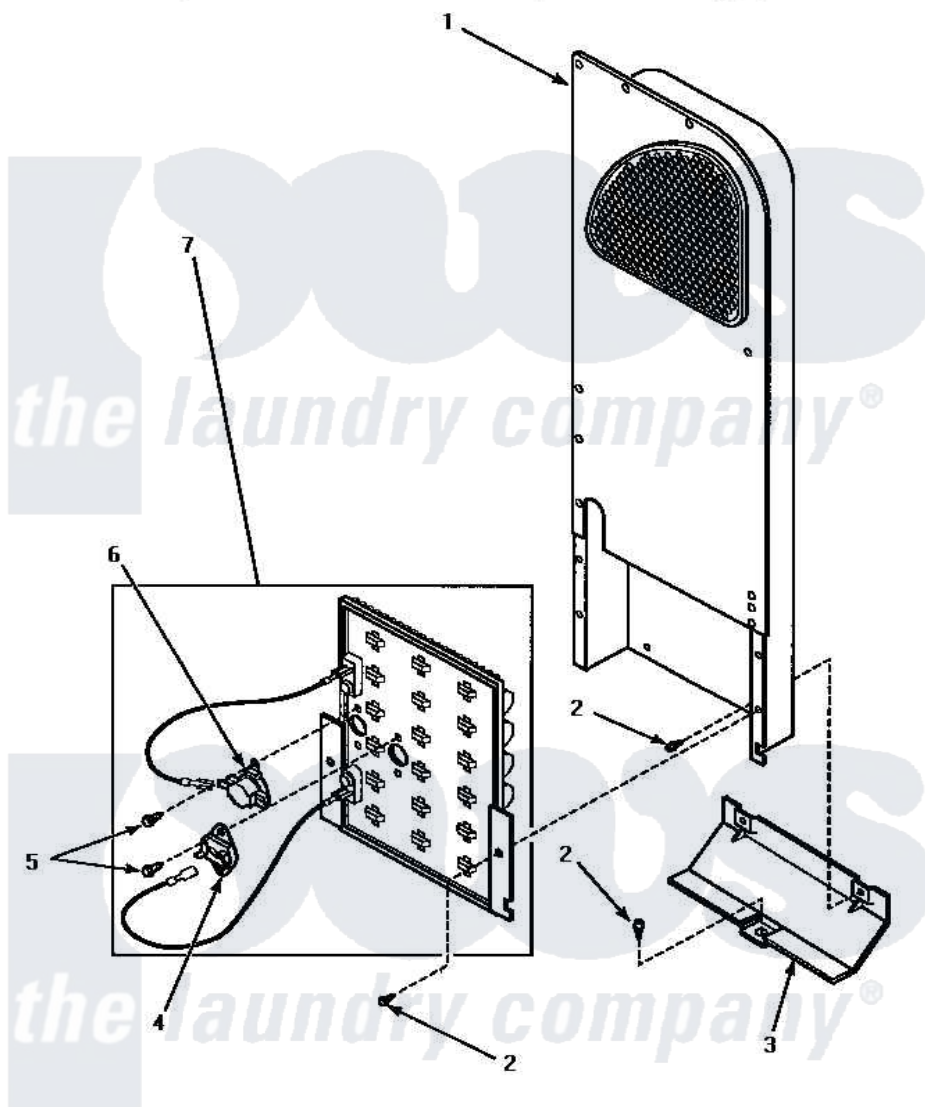

**Amana LE4607W (BOM: P1163614W W) 06 - HEATER BOX ASSY  
(ORIGINAL)**

**HEATER BOX ASSEMBLY ORIGINALLY ON DRYER  
(Electric Model Dryers)**

Amana Residential Amana LE4607W (BOM: P1163614W W) Dryer Parts Parts Diagram 06 - HEATER BOX ASSY  
(ORIGINAL)

[Click on the part number to view part](#)

Item	Original Part Number	Replaced By	Status	Part Description
1	Y00000000		Not Available	SEE NOTE HEATER BOX ASSEMBLY
2	501668	<a href="#">503688</a>		Screw, 10B-16 X .34 I
3	60952		Not Available	SHIELD,HEAT DUCT
4	62600	<a href="#">40113801</a>		Fuse, Thermal
5	23222	<a href="#">3177991</a>		Screw
6	Y62641	<a href="#">W10116735</a>		Thermistor-Fix
7	<a href="#">61928</a>			Heater Assembly 208V
"	<a href="#">61927</a>			Heater Assembly