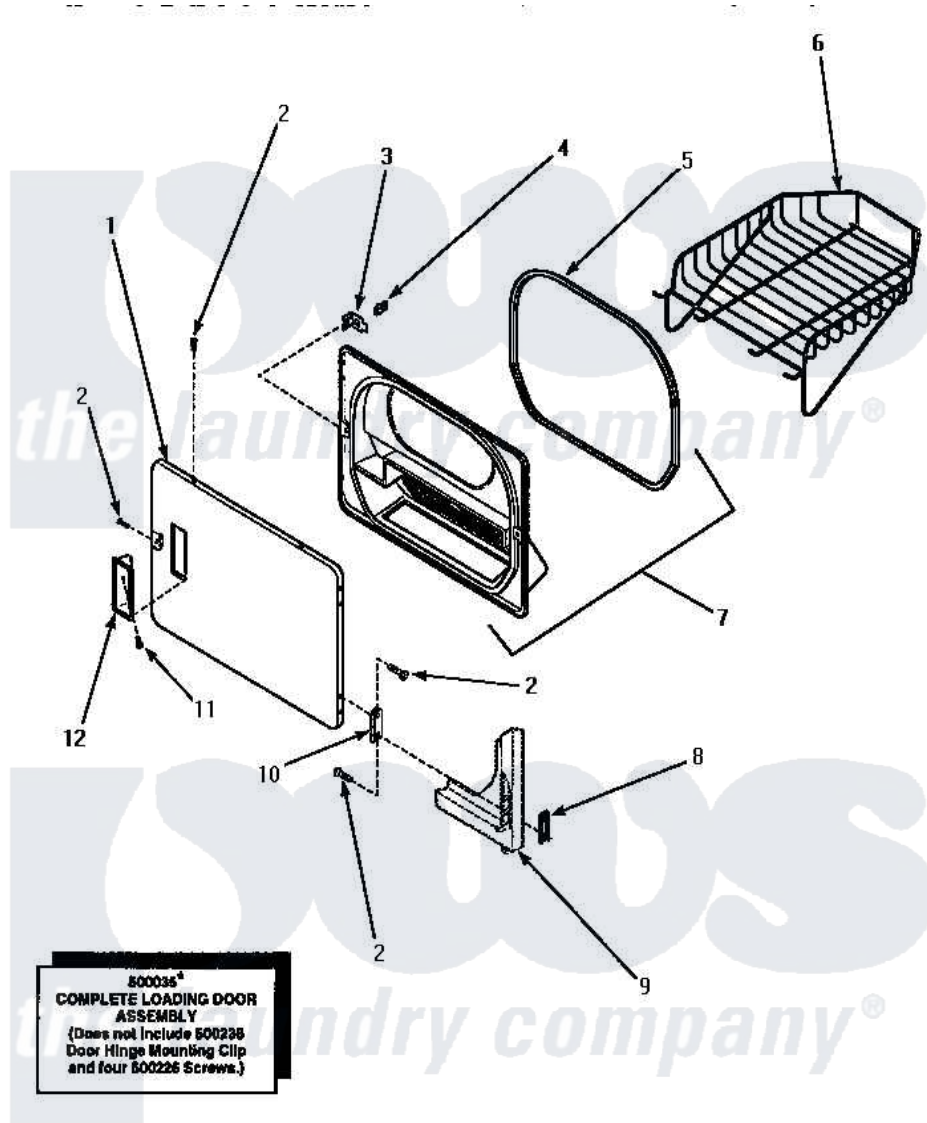

Amana LE4607W (BOM: P1163614W W) 08 - LOADING DOOR WITH DRYING RACK

LOADING DOOR WITH DRYING RACK

Amana [Residential Amana LE4607W \(BOM: P1163614W W\) Dryer Parts](#) Parts Diagram 08 - LOADING DOOR WITH DRYING RACK

[Click on the part number to view part](#)

Item	Original Part Number	Replaced By	Status	Part Description
1	500040L			Assembly, Door-Home
"	500040W			Assembly, Door-Home
2	500226			Screw, 8b-16 x 5/8 Tap
3	500223	40116201		Bracket, Door Strike
4	500039	510181		Strike Doormetal
5	500200		Not Available	SEAL,DOOR
6	501295P		Not Available	RACK, DRYING
7	500199		Not Available	ASSY,LINER & SEAL
8	500236			Clip, Door Hinge Mount
9	Y00000000		Not Available	SEE NOTE FRONT PANEL
10	500041	Y503676		Hinge, Door And Top
11	500297	8281236		Screw
12	500042L		Not Available	PULL,DOOR
"	500042W		Not Available	PULL,DOOR
NI	500035W		Not Available	ASSY,DOOR-HOME