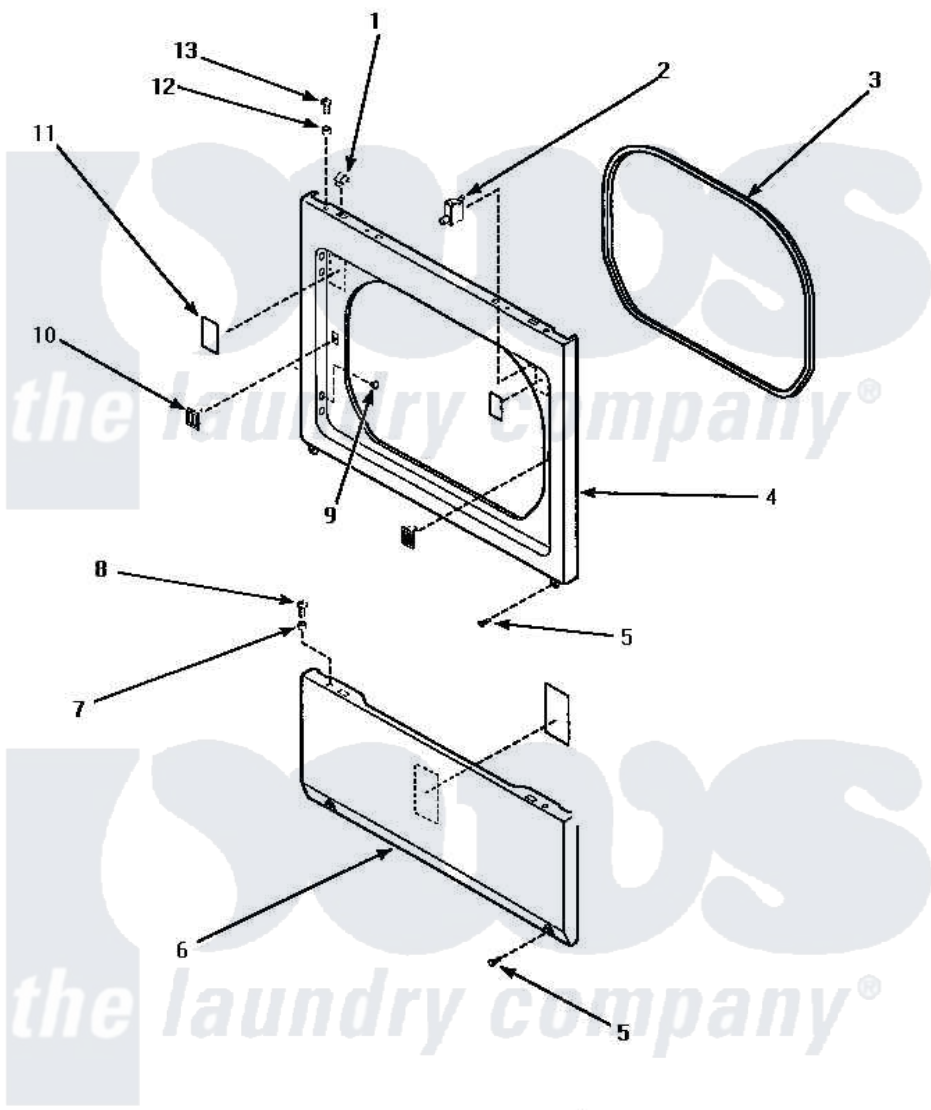

Amana LE4607W (BOM: P1163614W W) 09 - LOWER ACCESS PANEL, FRONT PANEL & SEAL

LOWER ACCESS PANEL, FRONT PANEL AND SEAL

Amana [Residential Amana LE4607W \(BOM: P1163614W W\) Dryer Parts](#) Parts Diagram 09 - LOWER ACCESS PANEL, FRONT PANEL & SEAL
 Click on the part number to view part

Item	Original Part Number	Replaced By	Status	Part Description
1	28835	22001650		Fastener, Spring
2	Y62872	W10169313		Switch-Dor
3	500034			Seal, Front Panel
4	500033W		Not Available	PANEL, FRONT
"	500033H		Not Available	PANEL,FRONT
"	500033L			Panel, Front
5	33562	27001200		Screw
6	500044H		Not Available	PANEL,ACCESS
"	500044L		Not Available	PANEL, ACCESS (ALMOND)
"	500044W	40045301WP		Panel, Access
7	56079	505187		Locator, Panel
8	32671	Y014874		Screw, Idler Arm And Sleeve
9	500227	505295		Screw, No.8ab-16 x 3/4 PH
10	54660	LA-1003		Door Catch Kit
11	500281		Not Available	STICKER