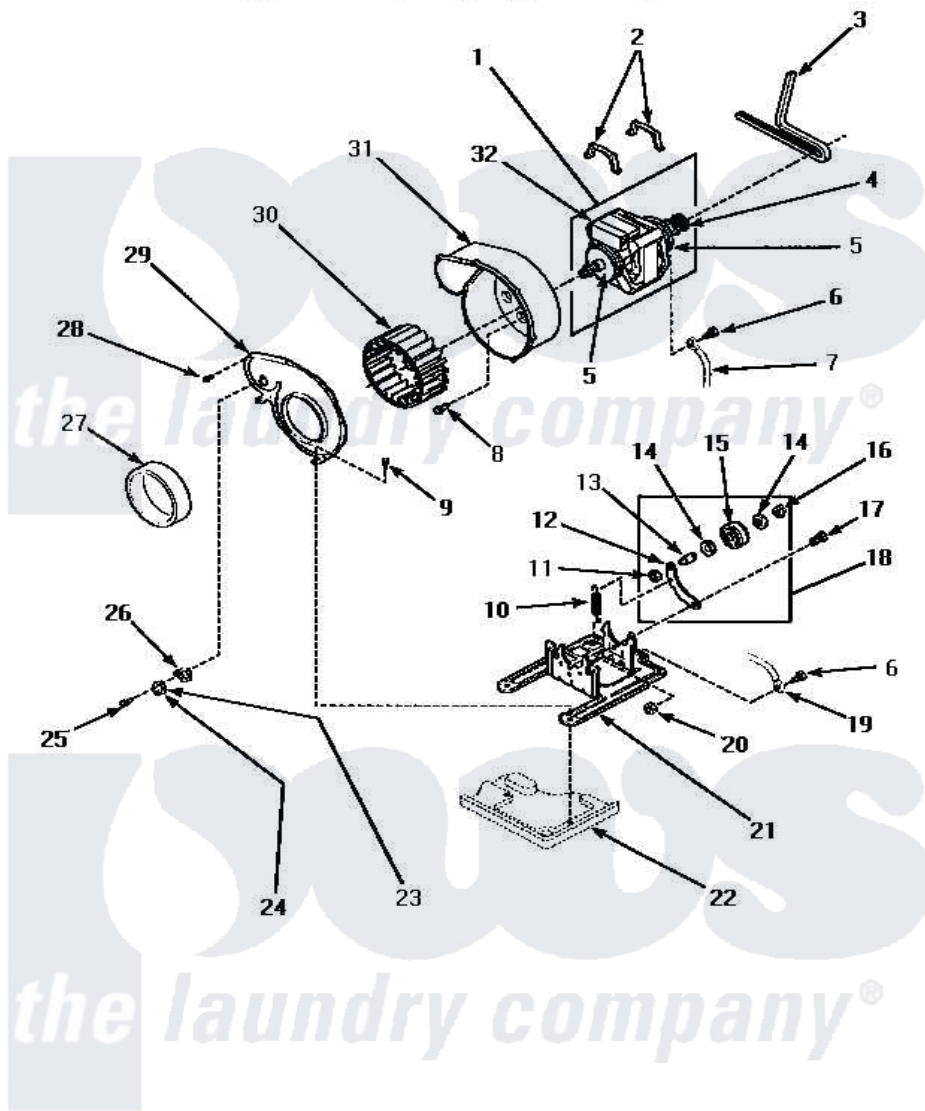

Amana LE4607W (BOM: P1163614W W) 10 - MOTOR, EXHAUST FAN & BELT

MOTOR, EXHAUST FAN AND BELT

Amana [Residential Amana LE4607W \(BOM: P1163614W W\) Dryer Parts](#) Parts Diagram 10 - MOTOR, EXHAUST FAN & BELT

[Click on the part number to view part](#)

Item	Original Part Number	Replaced By	Status	Part Description
1	501211	2200376		Motor
2	Y58047	660658		Clamp, Motor Mounting 343481 685441
3	59174	40111201		Belt, Cylinder
4	500011			Pulley, Motor
5	58044A		Not Available	MOUNT,MOTOR-LOCKING
6	20530			Screw, 10-24 x 3/8 Hex
7	Y00000000		Not Available	SEE NOTE GROUND WIRE FROM MOTOR TO MOUNTING BRACKET, GREEN
8	Y31645	27001200		Screw
9	33562	27001200		Screw
10	56076			Spring, Idler
11	56156	358160		Nut
12	500910	37001144		Assembly- Idler

13	56461		Shaft
14	52549		Washer, 501 ID X3/4 Odx
15	Y54414		Assembly, Wheel And Bearing
16	23748		Ring, Retaining
17	500824		Screw, 1/4-20 Unc Hex
18	500269	37001287	Assembly, Idler Lever/Shaft/Pulley
19	Y00000000	Not Available	SEE NOTE GROUND WIRE FROM MOTOR TO MOUNTING BRACKET, GREEN
20	52566	27001225	Nut, Jam Mid Lock 1/4-20
21	500822	503613	Mount, Motor
22	Y00000000	Not Available	SEE NOTE BASE
23	59500		Assembly, Thermistor
25	23222	3177991	Screw
27	500313		Seal, Blower Housing
28	31260		Screw, No.8 X 3/8 Ind H
29	500078	511969P	Kit Blower Housing And Cover
30	56000	510139P	Assembly Blower Fan Package
31	56020		Housing, Blower
32	501218	Not Available	MOTOR SWITCH (DOES NOT INCLUDE THERMAL PROT