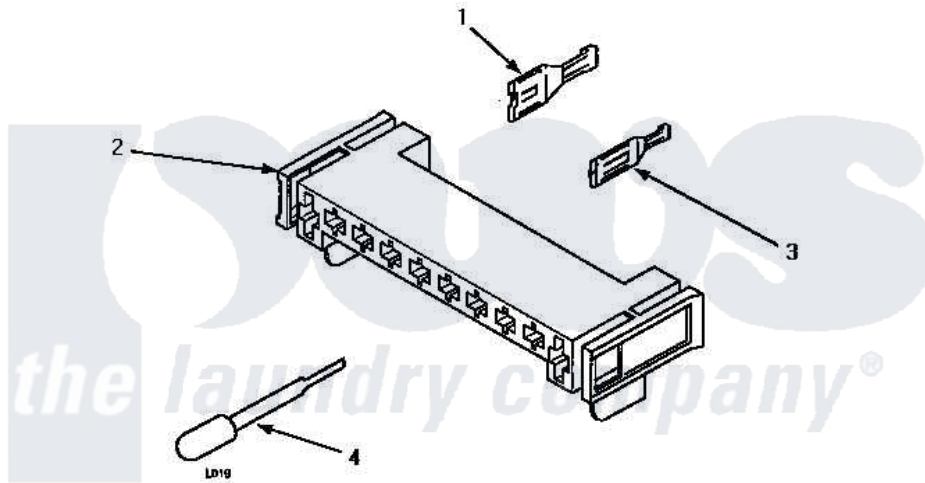

Amana LE4607W (BOM: P1163614W W) 11 - MTR CONN BLOCK/TERM & EXTRACTOR TOOL

MOTOR CONNECTION BLOCK, TERMINALS AND TERMINAL EXTRACTOR TOOLS

Amana Residential Amana LE4607W (BOM: P1163614W W) [Dryer Parts](#) Parts Diagram 11 - MTR CONN BLOCK/TERM & EXTRACTOR TOOL

[Click on the part number to view part](#)

Item	Original Part Number	Replaced By	Status	Part Description
1	00255		Not Available	(1/4 INCH-FOR (1) 12 GAUGE WIR
"	Y00256			Spade Terminal Or
2	500338			Housing-10 Position
3	Y00188			Molex Terminal
4	283P4			Terminal Extractor Tool
5	190P4			Terminal Extractor Tool