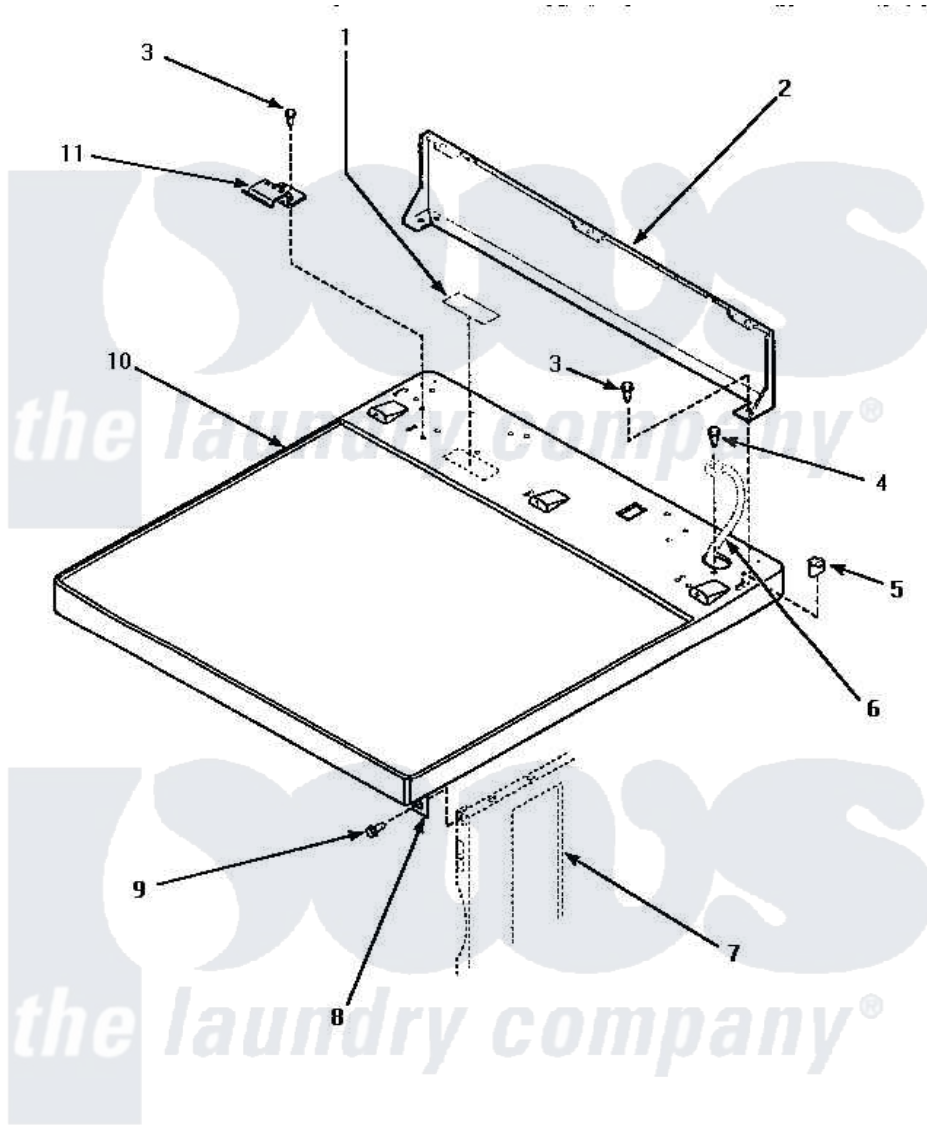

**Amana LE4807L (BOM: P1163706W L) 02 - CABINET TOP & CONTROL HOOD REAR PANEL**

**CABINET TOP AND CONTROL HOOD REAR PANEL**

Amana [Residential Amana LE4807L \(BOM: P1163706W L\) Dryer Parts](#) Parts Diagram 02 - CABINET TOP & CONTROL HOOD REAR PANEL

[Click on the part number to view part](#)

Item	Original Part Number	Replaced By	Status	Part Description
1	24903		Not Available	STICKER,DISCONNECT POW
2	500343		Not Available	PANEL,BACK(HOME HOOD)
3	501086	<a href="#">90767</a>		Screw, 8A X 3/8 HeX Washer Head Tapping
4	<a href="#">20530</a>			Screw, 10-24 x 3/8 Hex
5	501242		Not Available	CLIP,TUBULAR INSERT
6	Y00000000		Not Available	SEE NOTE GROUND WIRE FROM REAR BULKHEAD, GREEN
7	Y00000000		Not Available	SEE NOTE CABINET
8	500084	<a href="#">40130801</a>		Bracket, Top Mount
9	33562	<a href="#">27001200</a>		Screw
10	500085WP	<a href="#">37001027</a>		Panel, Top
"	500085LP	<a href="#">510029LP</a>		Kit Top Panel W/Hdw domestic
11	501241	<a href="#">Y503876</a>		Clip, Hold Down