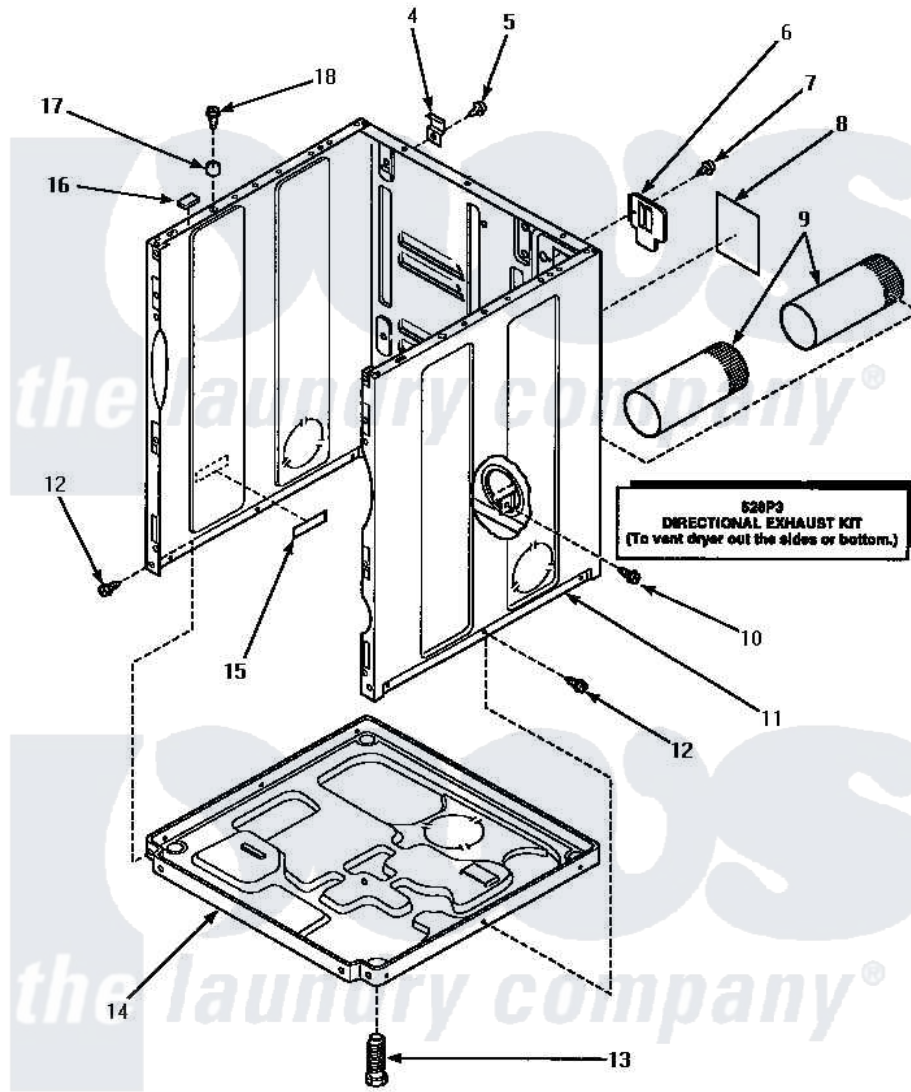

Amana LE4807L (BOM: P1163706W L) 03 - CABINET, EXHAUST DUCT & BASE

CABINET, EXHAUST DUCT AND BASE

Amana Residential Amana LE4807L (BOM: P1163706W L) Dryer Parts Parts Diagram 03 - CABINET, EXHAUST DUCT & BASE

Click on the part number to view part

Item	Original Part Number	Replaced By	Status	Part Description
4	500003			Hinge, Top
5	33562	27001200		Screw
6	500114	510903		Plate Access Panel
7	33562	27001200		Screw
8	501289		Not Available	(ELECTRIC MODELS)
9	500064	505518		Duct, Exhaust
10	501668	503688		Screw, 10B-16 X .34 I
11	500001HP		Not Available	ASSY, CABINET
"	500001LP	727P3L		Kit Dryer Panels
"	500001WP	37001284		Cabinet As Pack
12	33562	27001200		Screw
13	Y500101			Leg, Leveling
14	500070			Base, Dryer
15	61294		Not Available	(ELECTRIC MODELS)
16	Y56128			Pad, Bumper

17	56079	505187	Locator, Panel
18	32671	Y014874	Screw, Idler Arm And Sleeve
NI	528P3		Directional Exhaust Kit