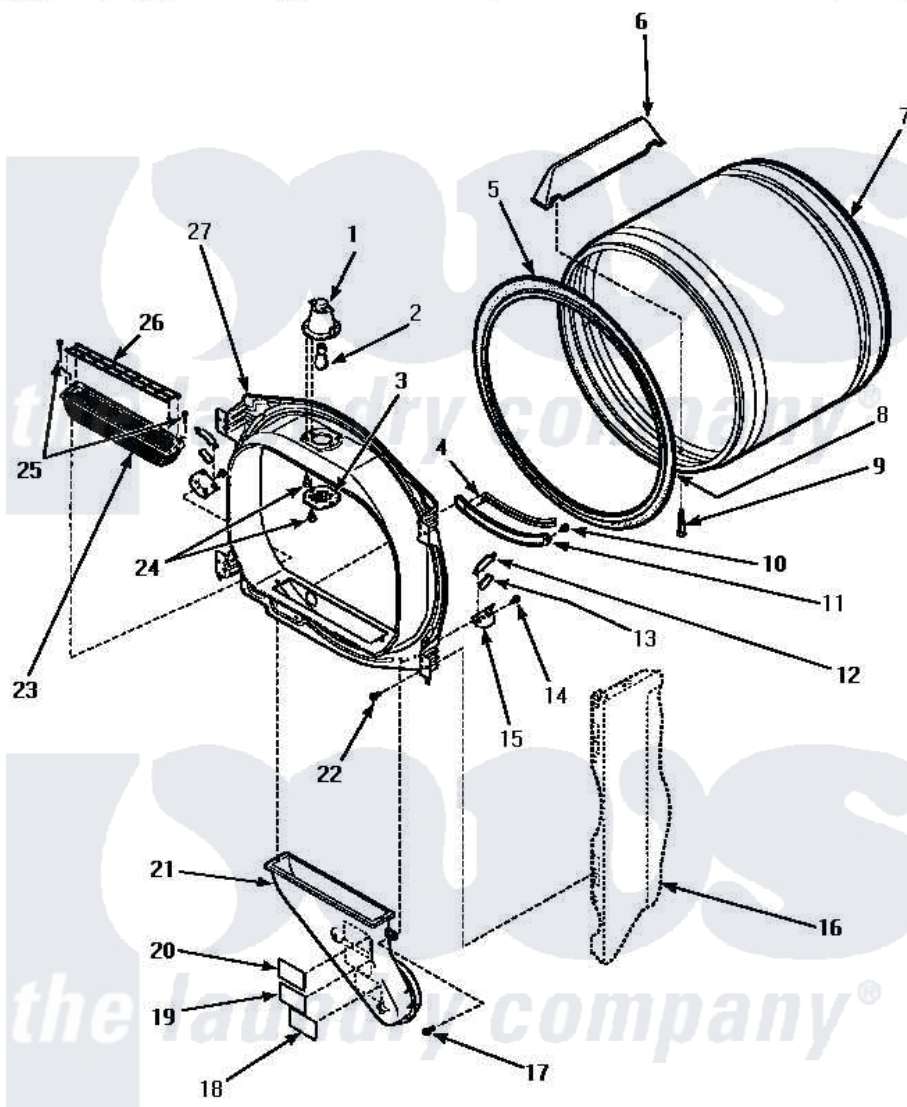

# Amana LE4807L (BOM: P1163706W L) 04 - FR BLKHD, AIR DUCT, FELT SEAL & CYLINDER

## FRONT BULKHEAD, AIR DUCT, FELT SEAL AND CYLINDER

Amana Residential Amana LE4807L (BOM: P1163706W L) Dryer Parts Parts Diagram 04 - FR BLKHD, AIR DUCT, FELT SEAL & CYLINDER

[Click on the part number to view part](#)

Item	Original Part Number	Replaced By	Status	Part Description
1	500153		Not Available	CYLINDER LIGHT HOUSING
2	Y60954	<a href="#">67001316</a>		Bulb, Light
3	500094		Not Available	LENS,DRUM LIGHT
4	<a href="#">501247</a>			Sensor, Moisture
5	501801	<a href="#">37001132</a>		Seal, Cylinder
6	500022	<a href="#">510102</a>		Baffle- SH
7	500013WP		Not Available	ASSY,CYLINDER-HOME-
8	22506P	<a href="#">511637P</a>		Adh Dow 737 Clr 3 Oz Tube
9	<a href="#">Y62588</a>			Screw, 10BT-12 X 1 Tap
10	501668	<a href="#">503688</a>		Screw, 10B-16 X .34 I
11	501246		Not Available	MOUNTING,MOISTURE SENSOR
12	Y501676	<a href="#">37001298</a>		Glide- Dry
13	500121	<a href="#">510189</a>		Pad Felt
14	501668	<a href="#">503688</a>		Screw, 10B-16 X .34 I