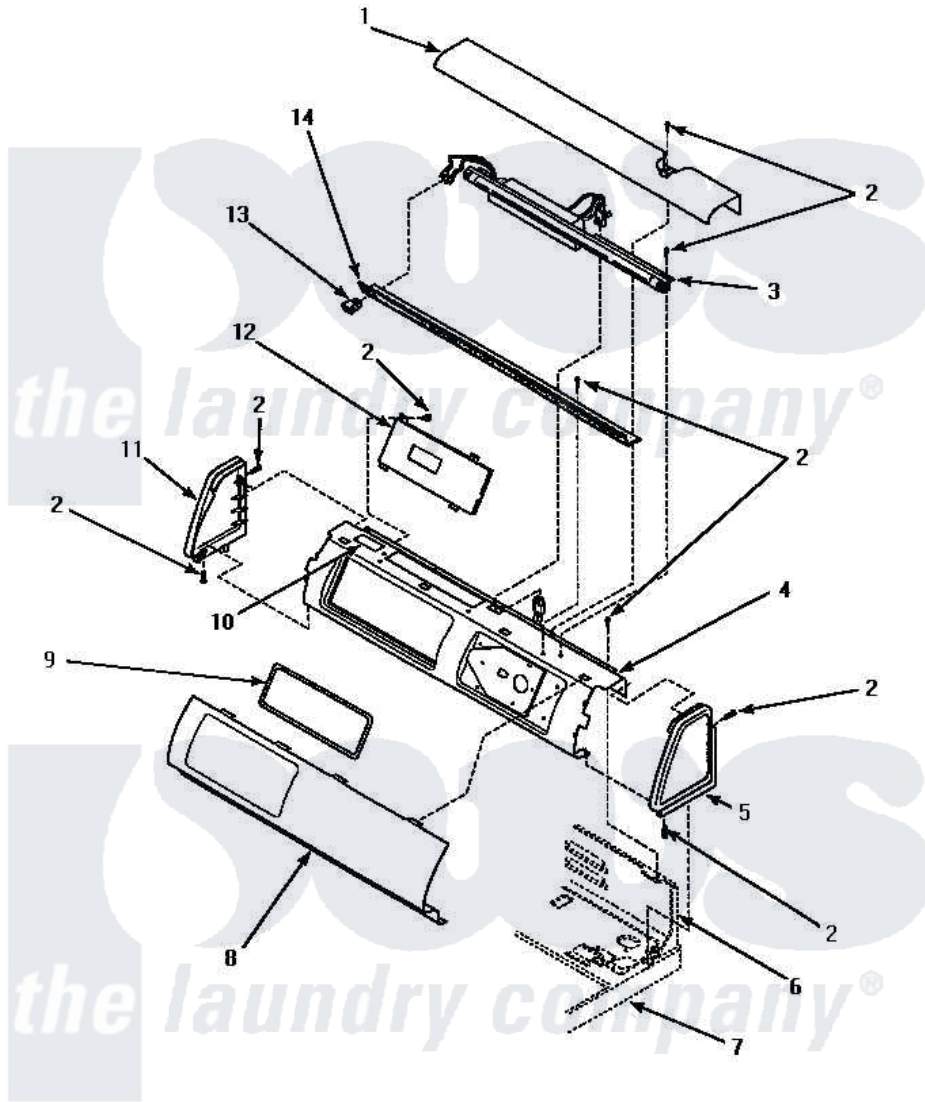

Amana LE4807L (BOM: P1163706W L) 05 - GRAPHIC PANEL, CONTROL HOOD & CONTROLS

GRAPHIC PANEL, CONTROL HOOD AND CONTROLS

Amana [Residential Amana LE4807L \(BOM: P1163706W L\) Dryer Parts](#) Parts Diagram 05 - GRAPHIC PANEL, CONTROL HOOD & CONTROLS
 Click on the part number to view part

Item	Original Part Number	Replaced By	Status	Part Description
"	NOTE:		Not Available	IF DRYER IS INSTALLED IN A MANUFACTURED (MOBILE) HOME, OR IF LOCAL CODES DO NOT PERMIT GROUNDING THROUGH THE NEUTRAL, THIS WIRE WILL NOT BE CONNECTED TO THE DR
1	500302		Not Available	COVER, TOP
2	501086	90767		Screw, 8A X 3/8 HeX Washer Head Tapping
3	34841		Not Available	STARTER, FLUORESCENT
"	34836			Assembly, Fluorescent Light
"	34837		Not Available	BULB, FLUORESCENT
4	500301			Bracket, Electronic Control
5	34815		Not Available	PANEL, END R.H. (BLK)
6	Y00000000		Not Available	SEE NOTE CONTROL HOOD REAR PANEL

7	Y0000000	Not Available	SEE NOTE CABINET TOP
8	500757	Not Available	PANEL, GRAPHIC
9	Y500528	Not Available	GASKET, ELECTRONIC CONTROL
10	24903	Not Available	STICKER, DISCONNECT POW
11	34816		Panel, End
12	501273	Not Available	TIMER
13	35037	74008718	Switch, Rocker
14	500308	Not Available	DIFFUSER W/HOLE