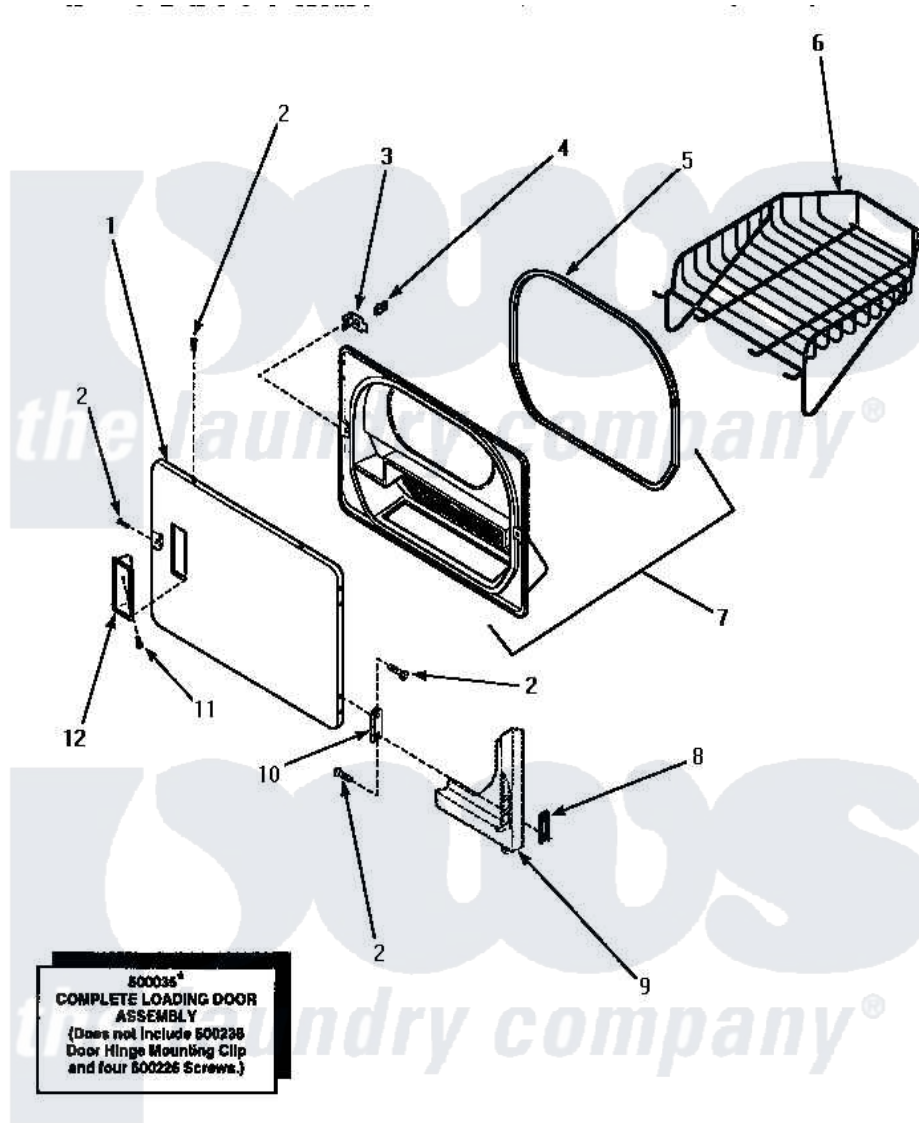

# Amana LE4807L (BOM: P1163706W L) 08 - LOADING DOOR WITH DRYING RACK

## LOADING DOOR WITH DRYING RACK

Amana Residential Amana LE4807L (BOM: P1163706W L) [Dryer Parts](#) Parts Diagram 08 - LOADING DOOR WITH DRYING RACK

[Click on the part number to view part](#)

Item	Original Part Number	Replaced By	Status	Part Description
1	<a href="#">500040L</a>			Assembly, Door-Home
"	<a href="#">500040W</a>			Assembly, Door-Home
2	<a href="#">500226</a>			Screw, 8b-16 x 5/8 Tap
3	500223	<a href="#">40116201</a>		Bracket, Door Strike
4	500039	<a href="#">510181</a>		Strike Doormetal
5	500200		Not Available	SEAL,DOOR
6	501295P		Not Available	RACK, DRYING
7	500199		Not Available	ASSY,LINER & SEAL
8	<a href="#">500236</a>			Clip, Door Hinge Mount
9	Y00000000		Not Available	SEE NOTE FRONT PANEL
10	500041	<a href="#">Y503676</a>		Hinge, Door And Top
11	500297	<a href="#">8281236</a>		Screw
12	500042L		Not Available	PULL,DOOR
"	500042W		Not Available	PULL,DOOR
NI	500035W		Not Available	ASSY,DOOR-HOME